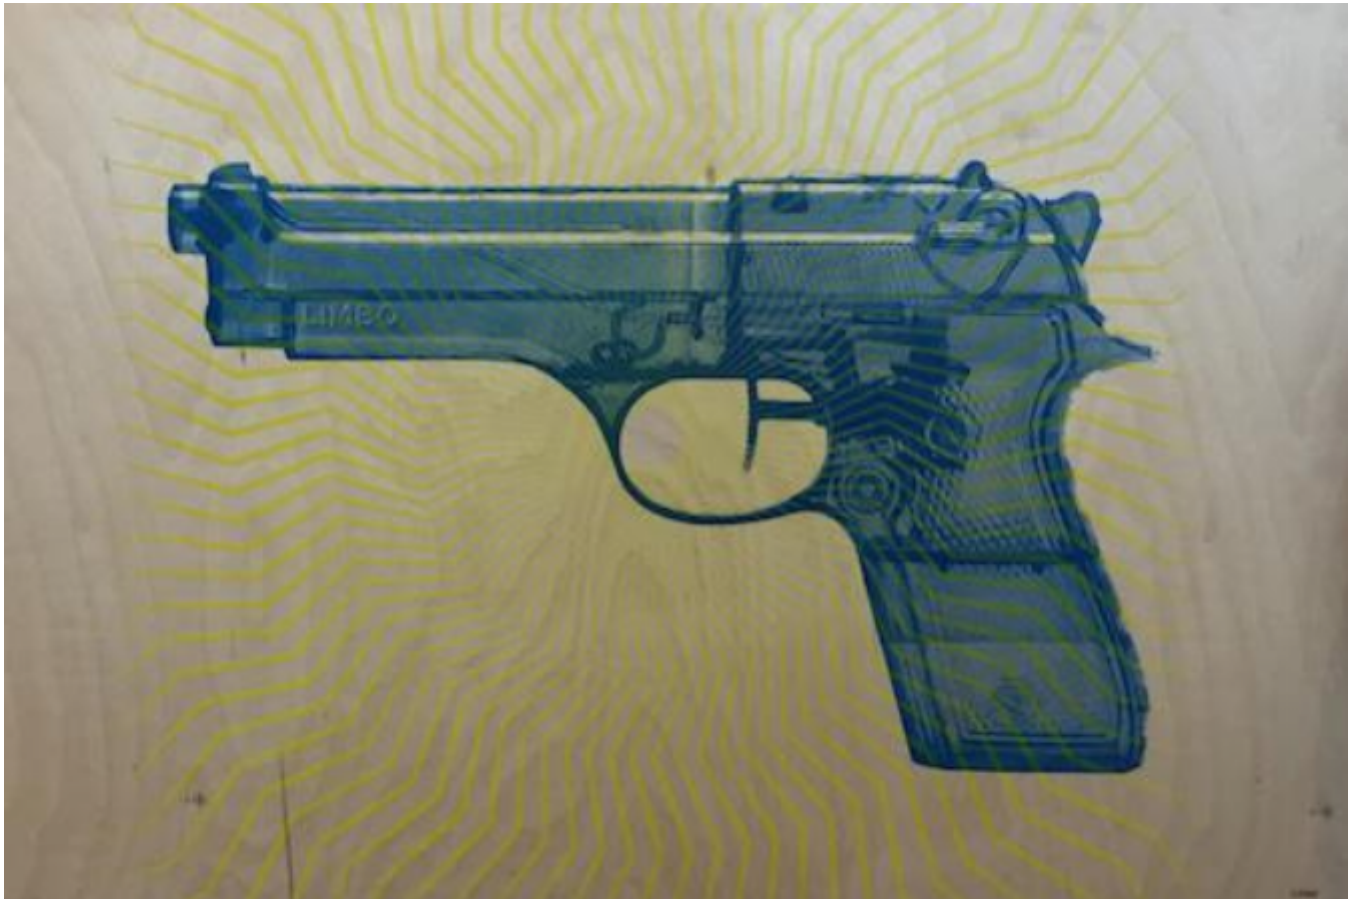

artéria

Blue gun on wood

Limbo

CA\$1,300 + TAX

REF: 11636

Height: 61 cm (24")

Width: 91.5 cm (36")