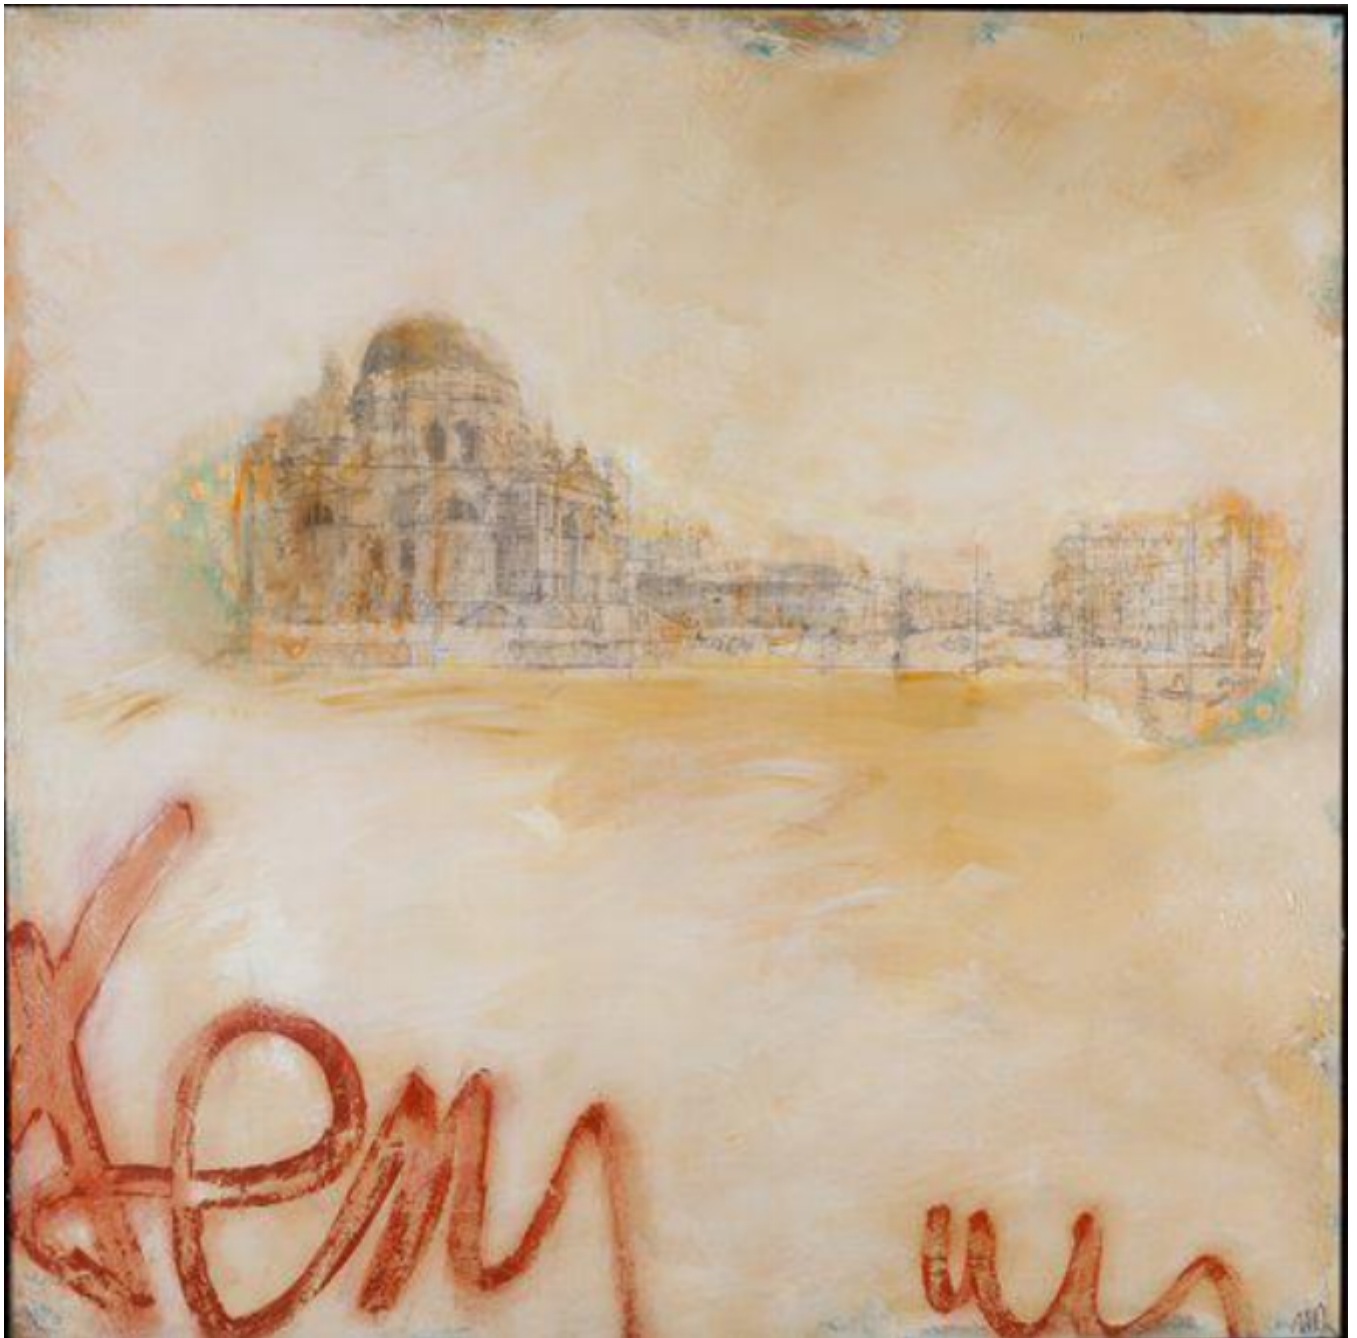

artéria

Venezia

Maryline Lemaitre

Sold

REF: 2924

DESCRIPTION

SOLD

Dimensions: 48x48 inches / 122x122 cm