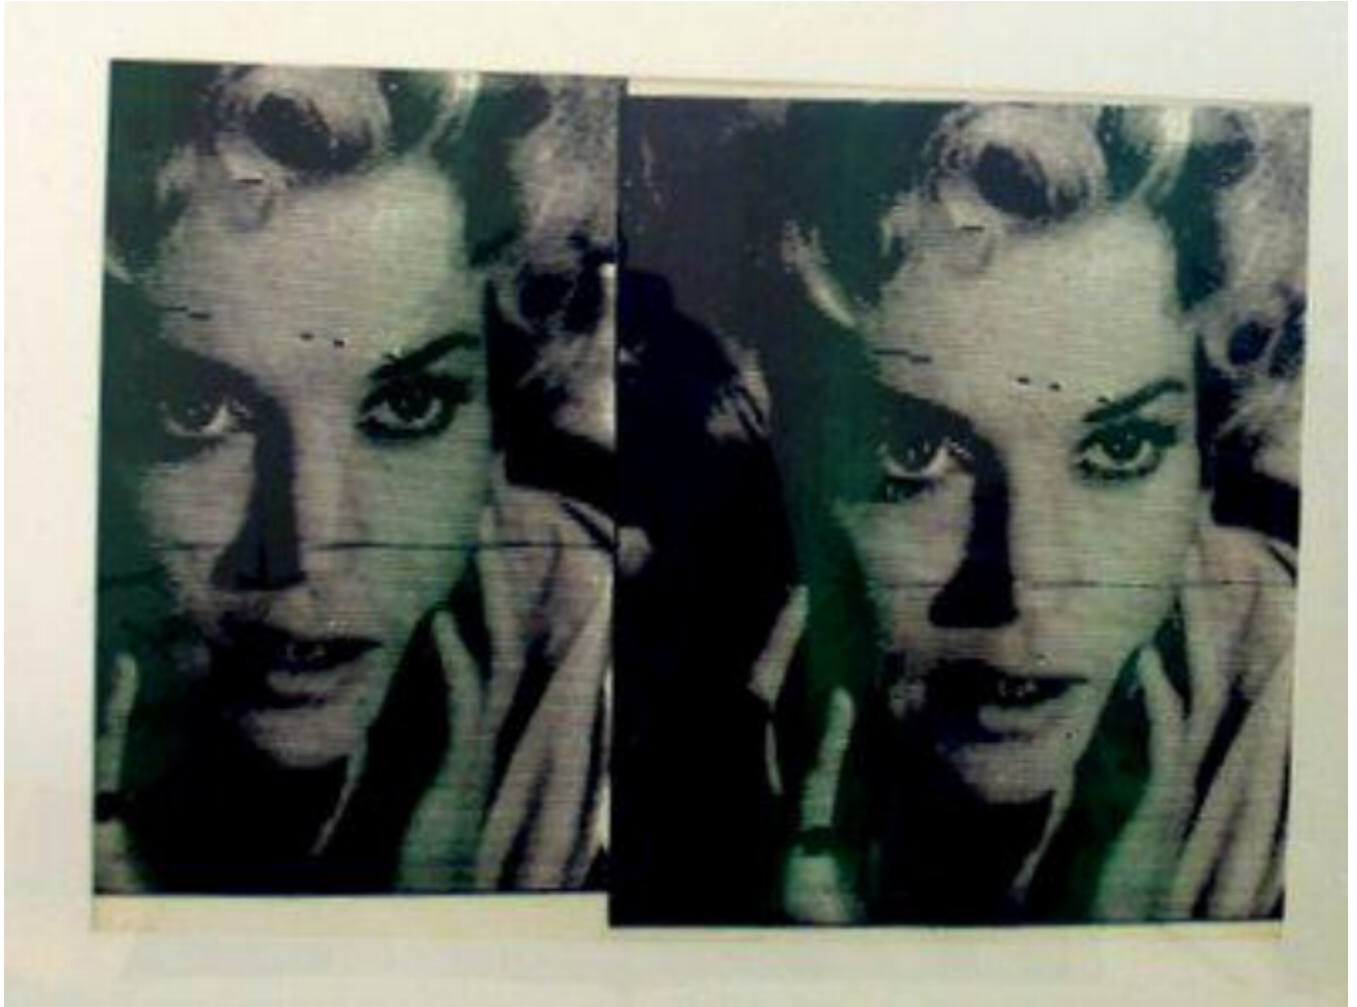

artéria

Twilight Zone

Christian Dorey

CA\$1,060 + TAX

REF: 3197

Height: 51 cm (20.1")

Width: 71.5 cm (28.1")