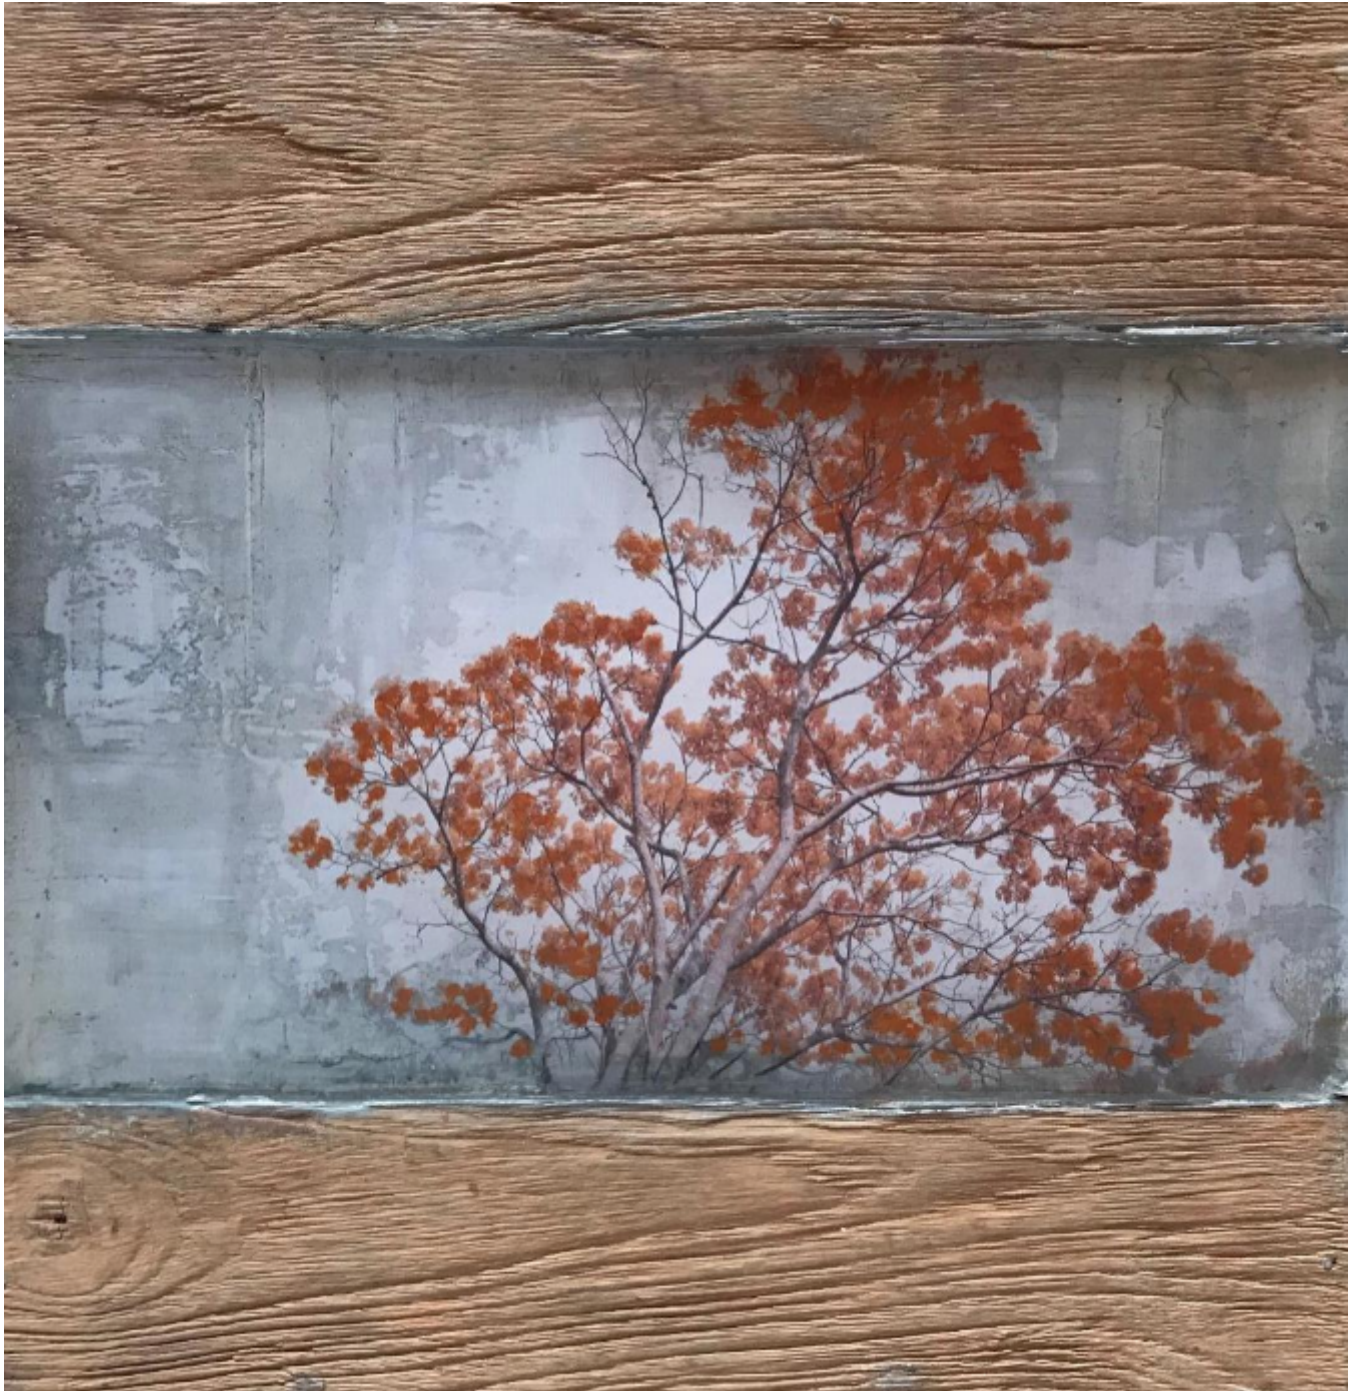

artéria

The elevation, Nayarit, Mexico

Amélie Desjardins

Sold

REF: 15367

Height: 25.5 cm (10")

Width: 25.5 cm (10")

DESCRIPTION

2018
Mixed on driftwood