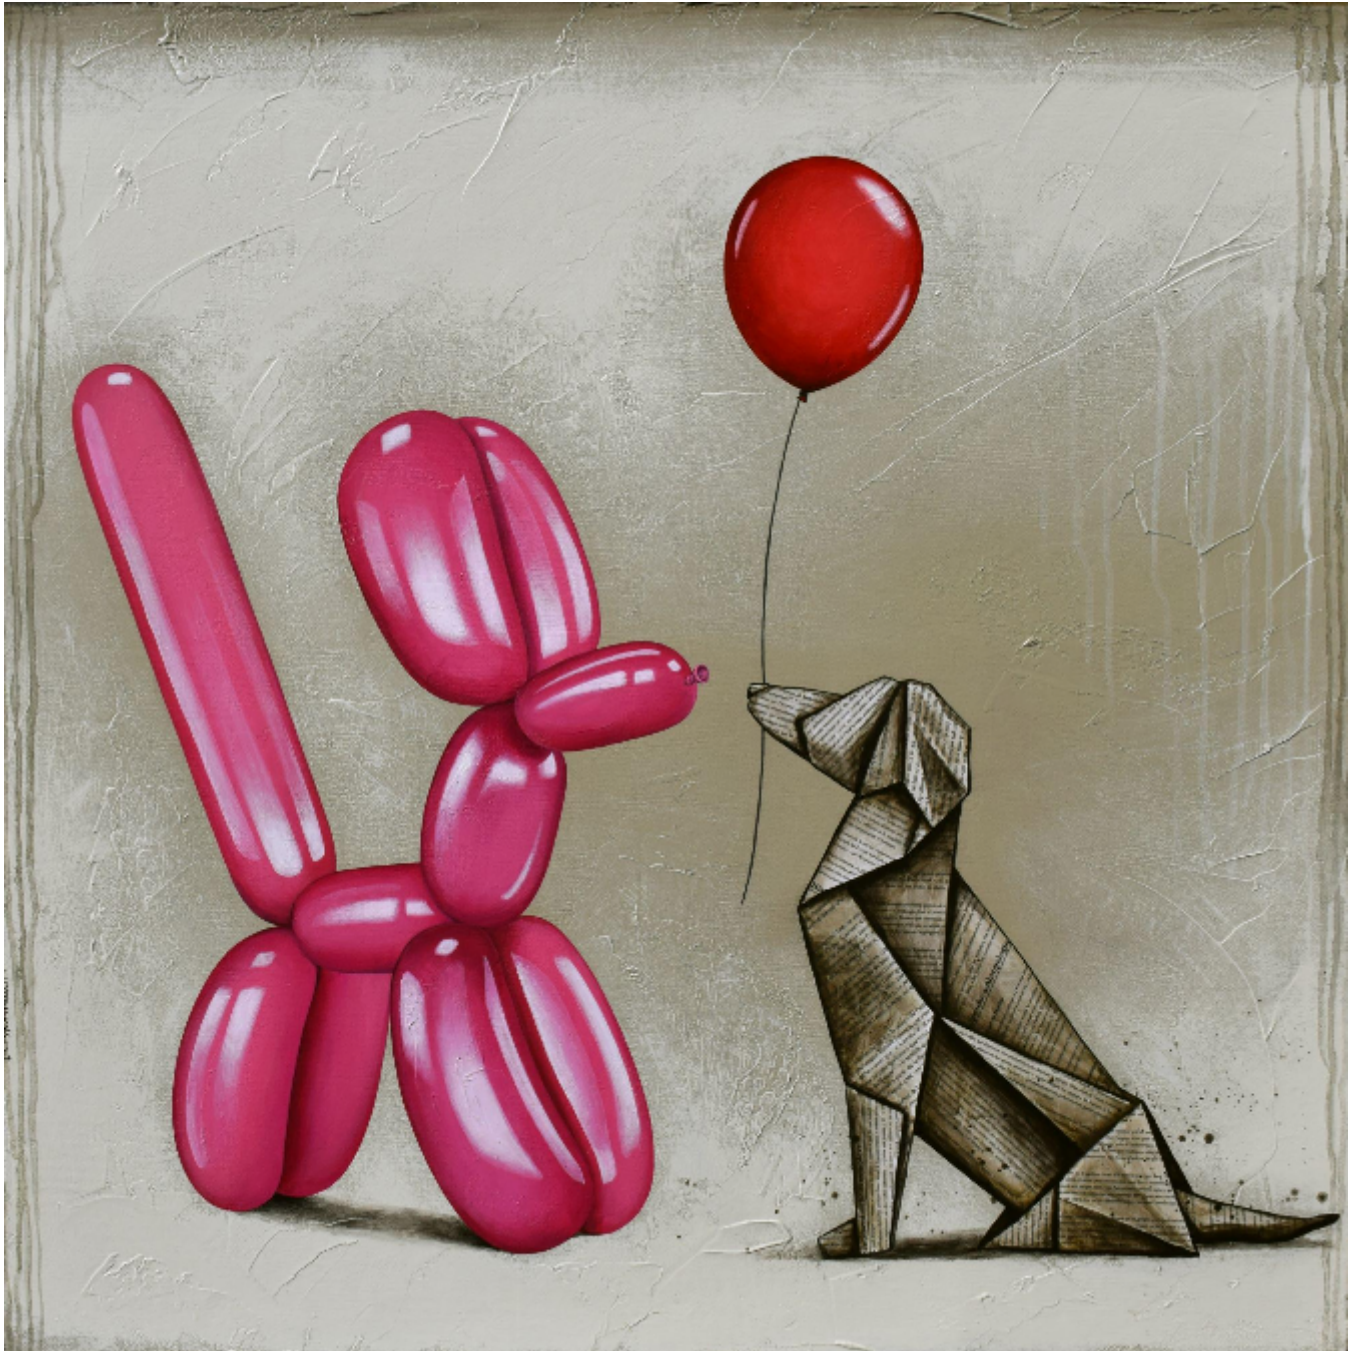

artéria

Strawberry blonde

Nathalie Boissonnault

Sold

REF: 14696

Height: 91.5 cm (36")

Width: 91.5 cm (36")

DESCRIPTION