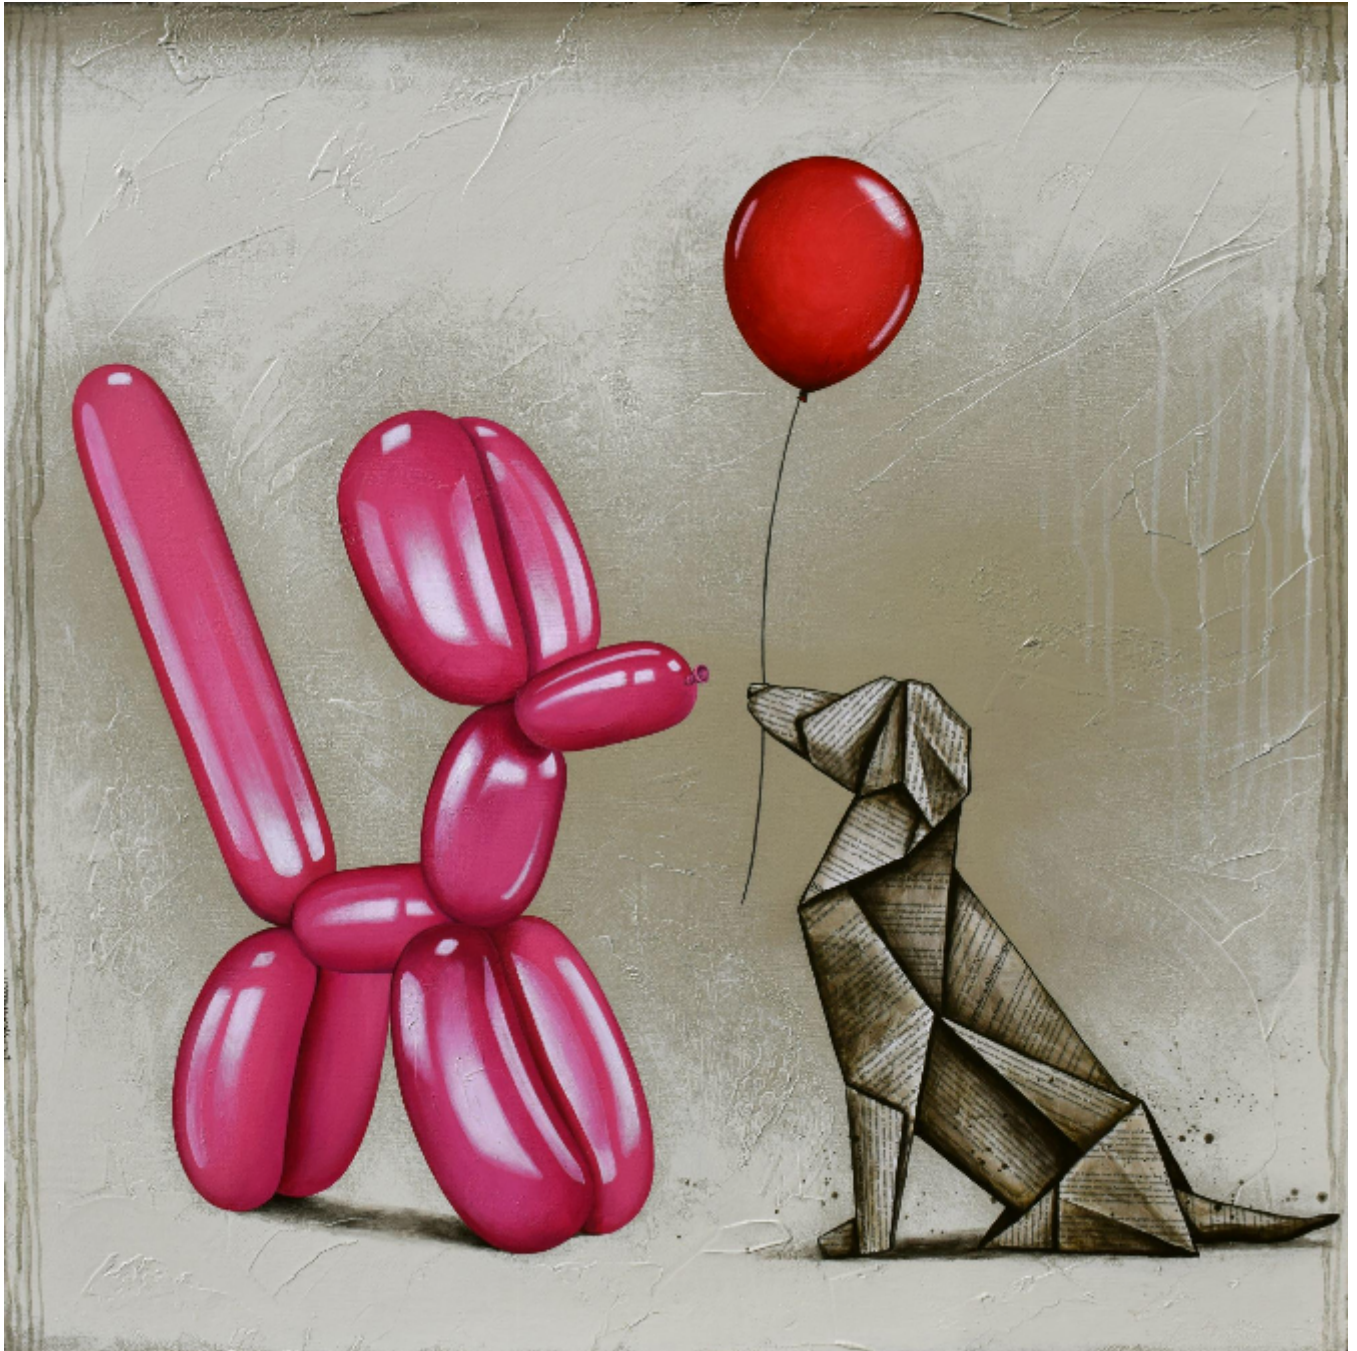

artéria

Strawberry blonde

Nathalie Boissonnault

Sold

REF: 14696

Height: 91.5 cm (36")

Width: 91.5 cm (36")