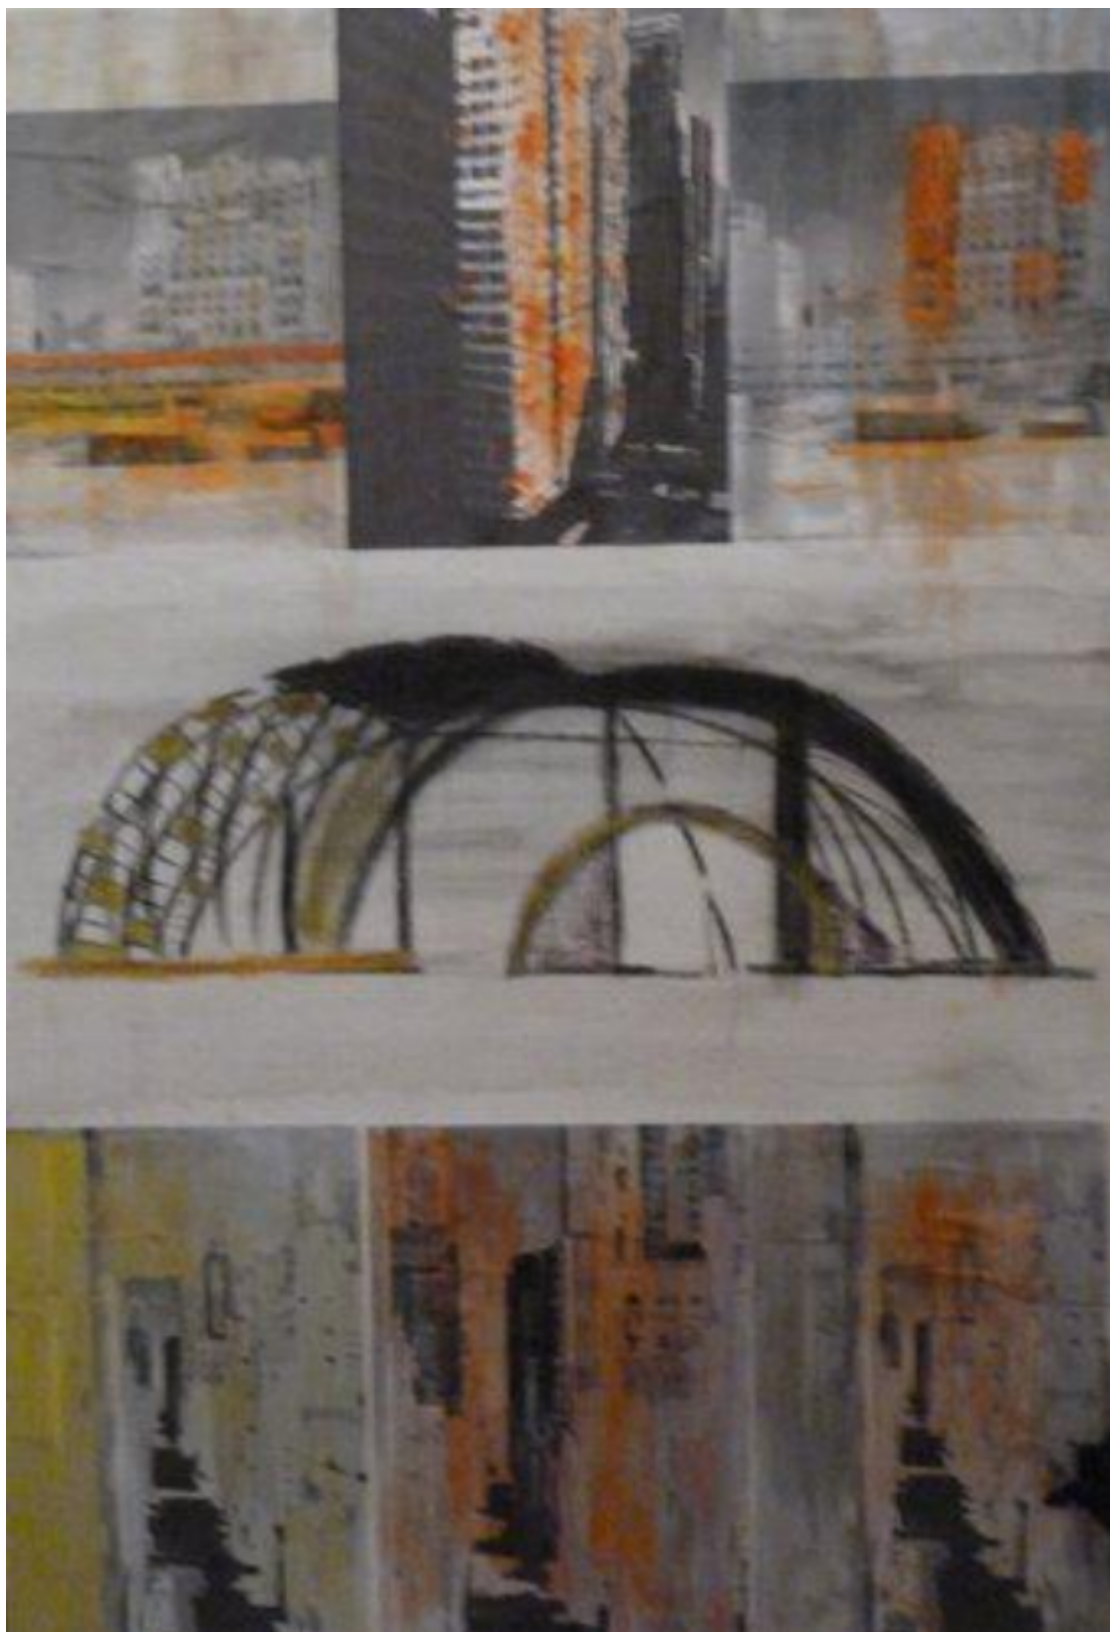

artéria

Shelter

Marie-Anne Baron

Sold

REF: 5466

DESCRIPTION

SOLD

Dimensions: 51x35 inches / 130x89 cm