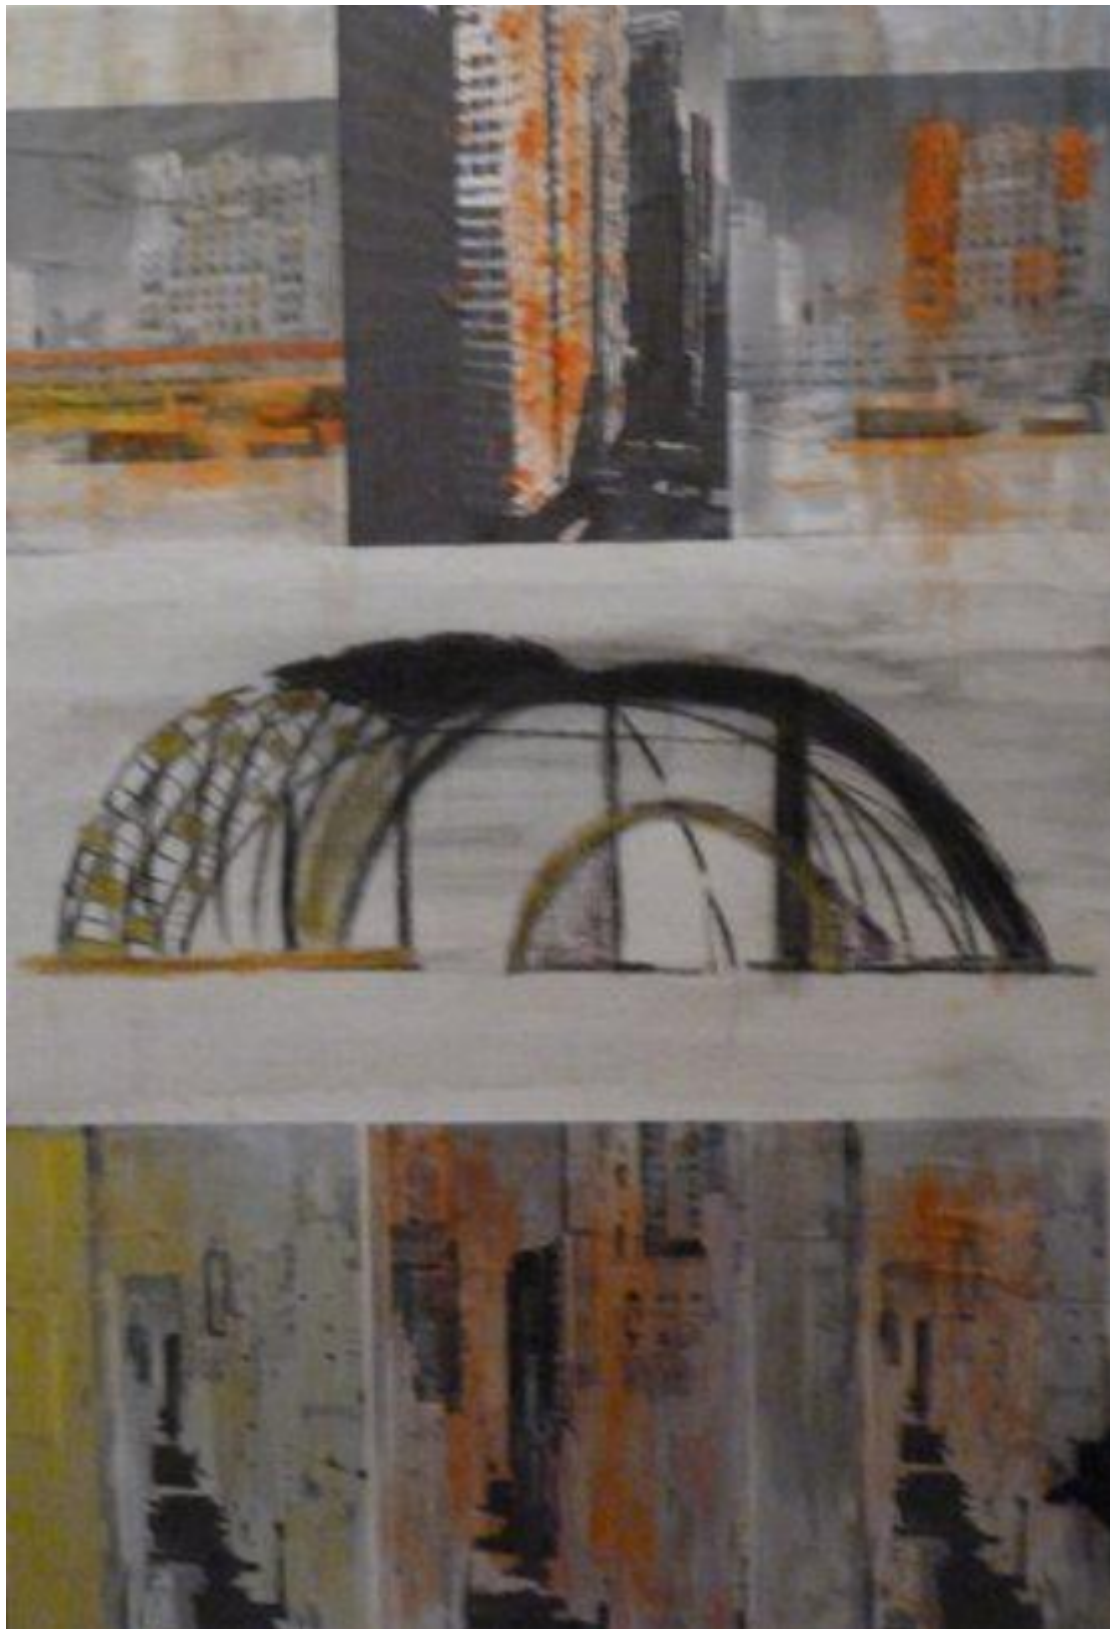

artéria

Shelter

Marie-Anne Baron

Sold

REF: 5466

## DESCRIPTION

---

SOLD

Dimensions: 51x35 inches / 130x89 cm