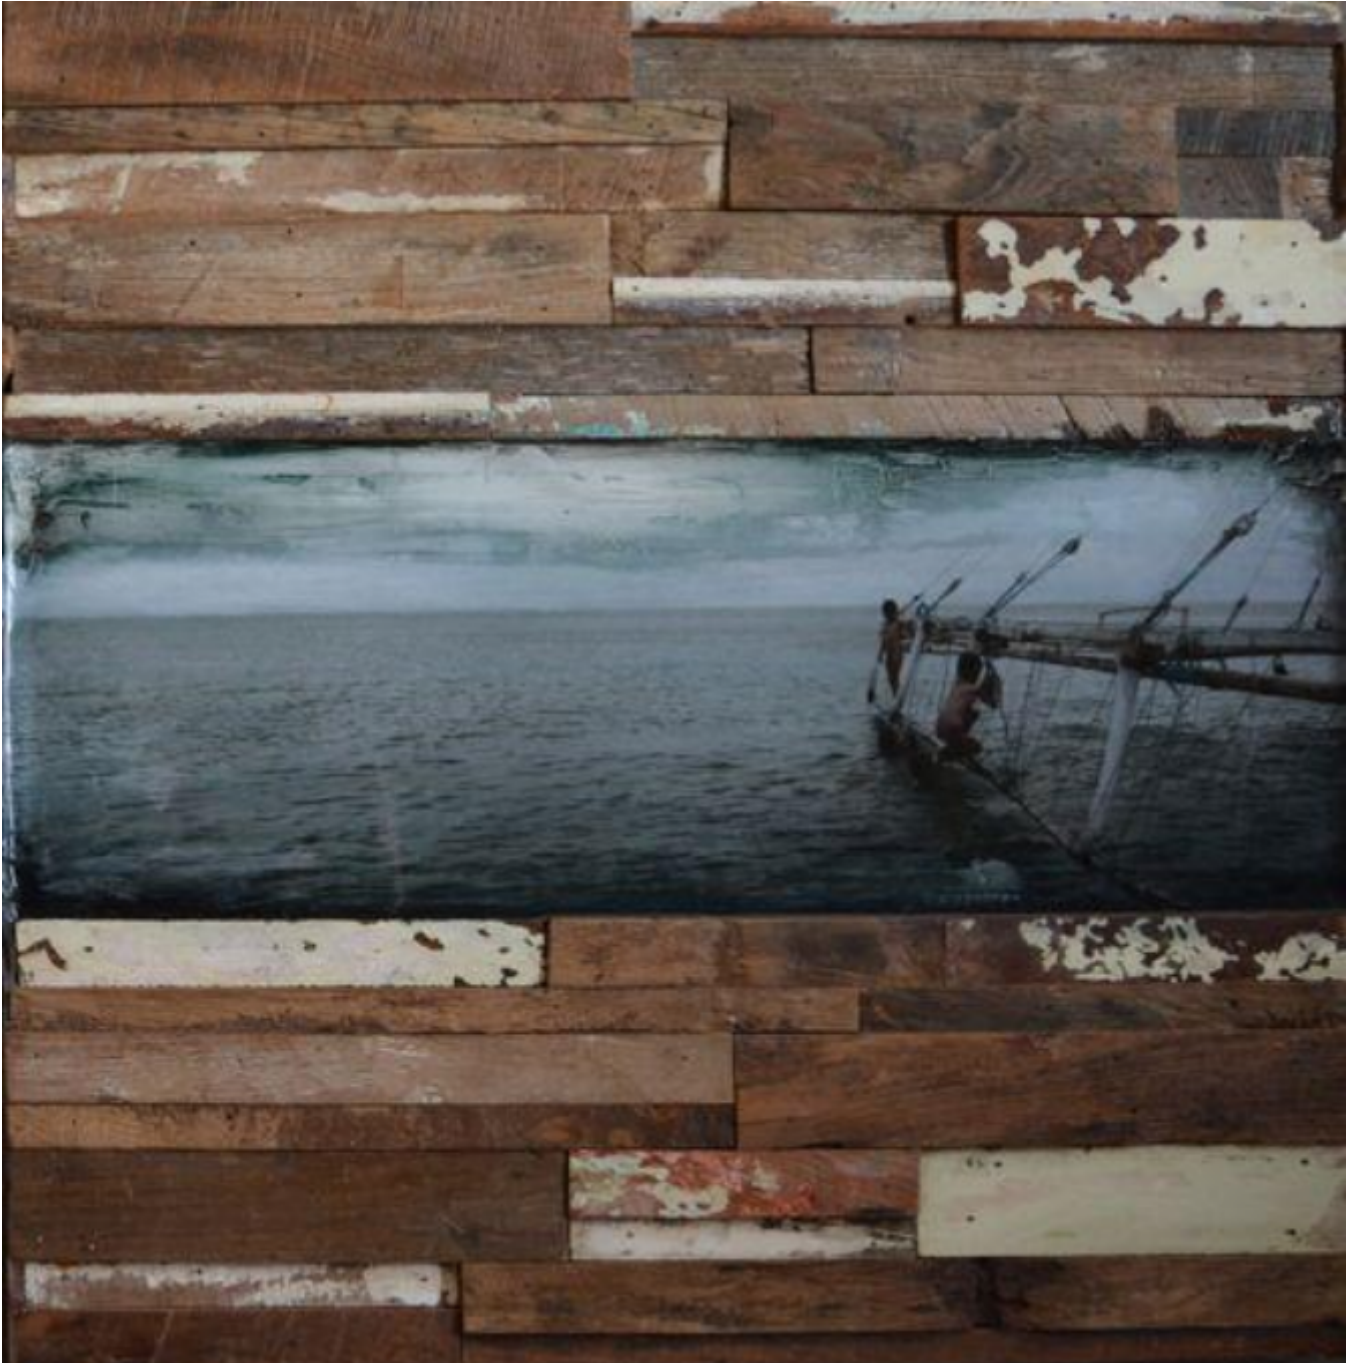

artéria

Sangean 2

Amélie Desjardins

Sold

REF: 8670

## DESCRIPTION

---

2015

SOLD

Dimensions: 24x24 inches / 61x61 cm