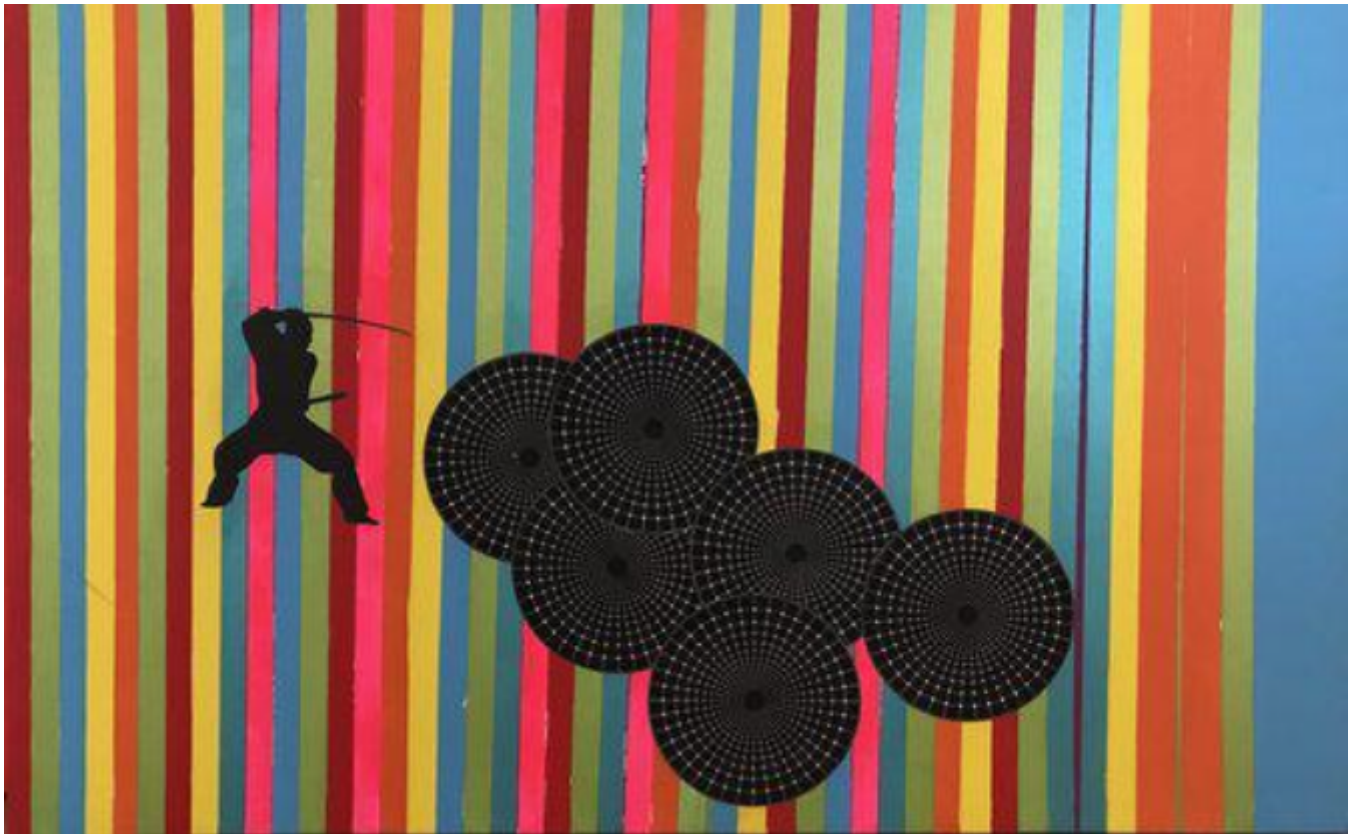

artéria

samourai

Christian Dorey

CA\$1,720 + TAX

REF: 16134

Height: 76.5 cm (30.1")

Width: 122 cm (48")

DESCRIPTION