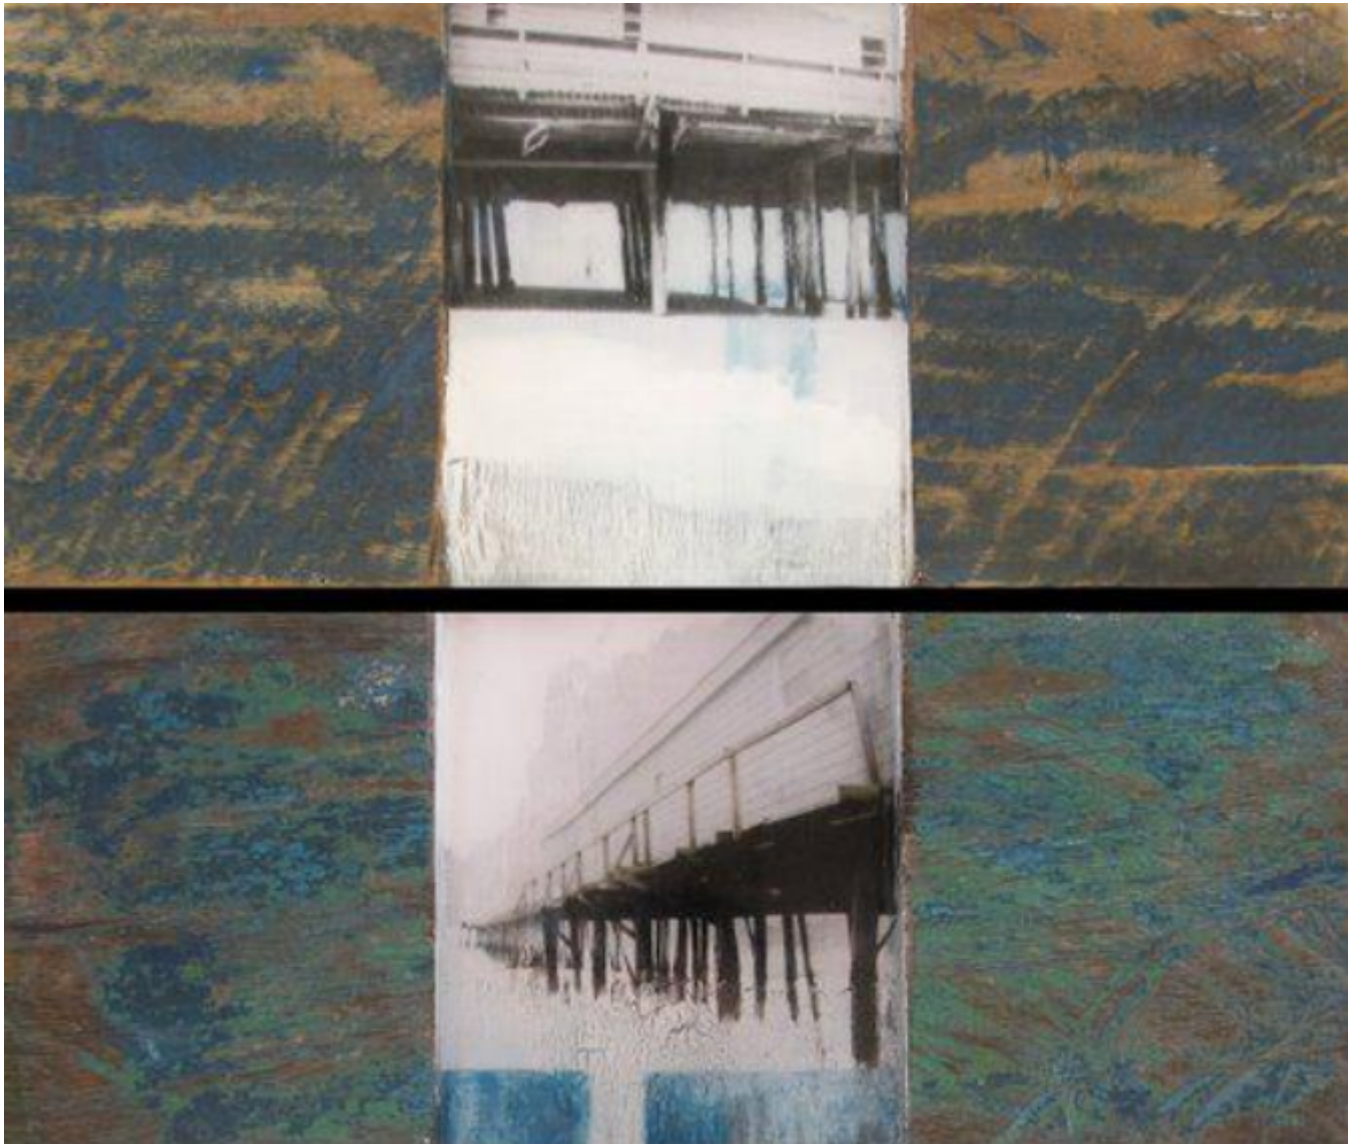

artéria

Run into the light 1&2

Amélie Desjardins

Sold

REF: 4579

Height: 23 cm (9.1")

Width: 30.5 cm (12")

DESCRIPTION