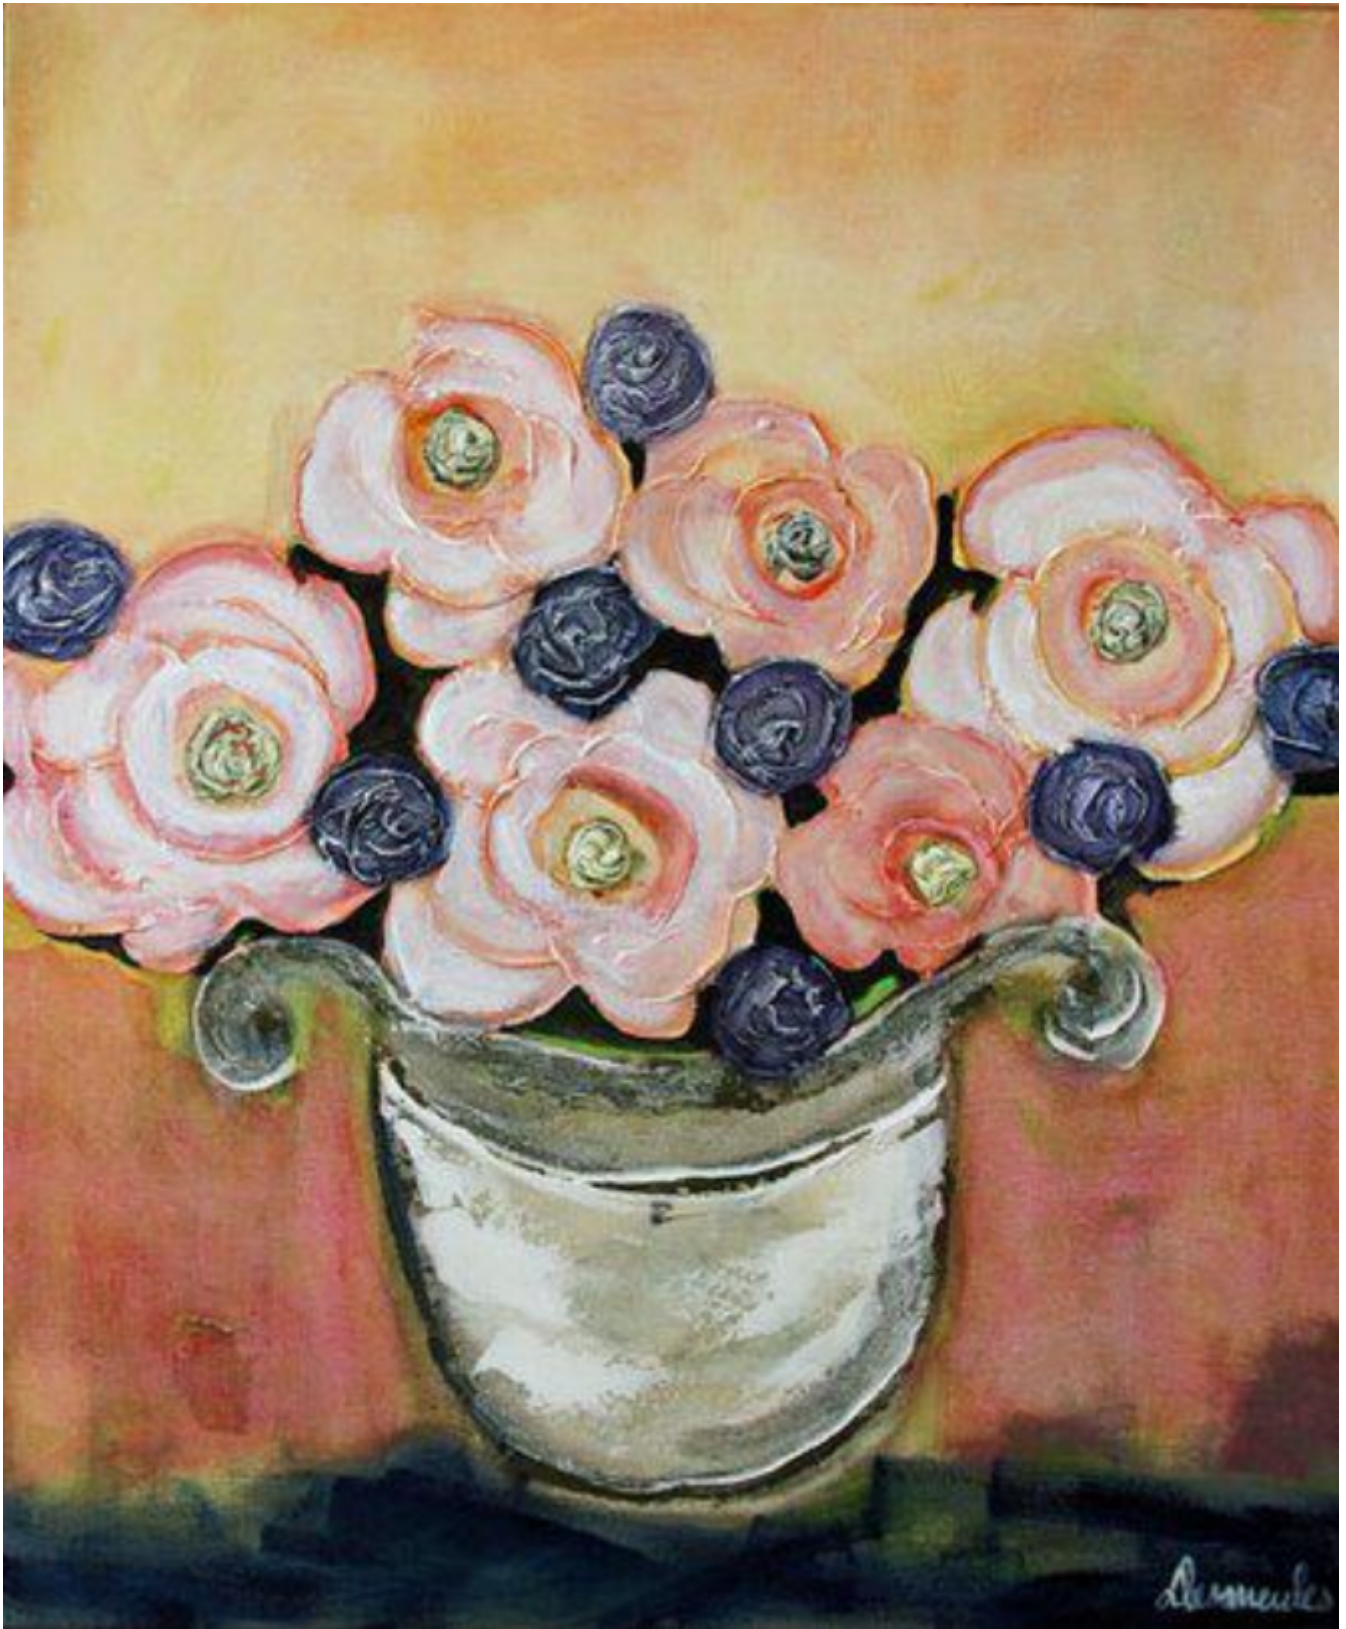

artéria

Romantica

Dominique Desmeules

Sold

REF: 6594

DESCRIPTION

2014

SOLD

Dimensions: 24x20 inches / 61x51 cm