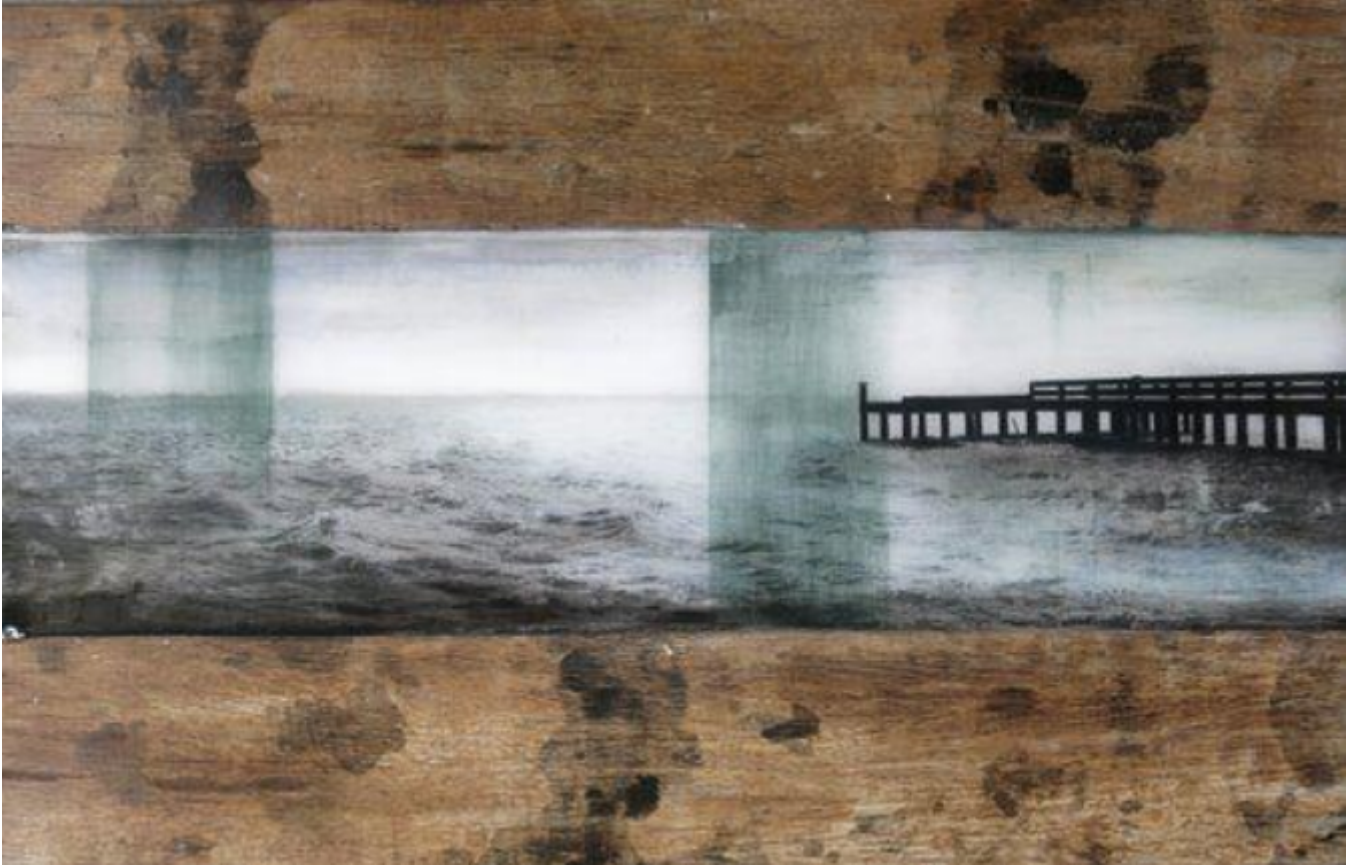

artéria

Reaching the tide

Amélie Desjardins

Sold

REF: 6160

## DESCRIPTION

---

2014

SOLD

Dimensions: 21x33 inches / 53x84 cm