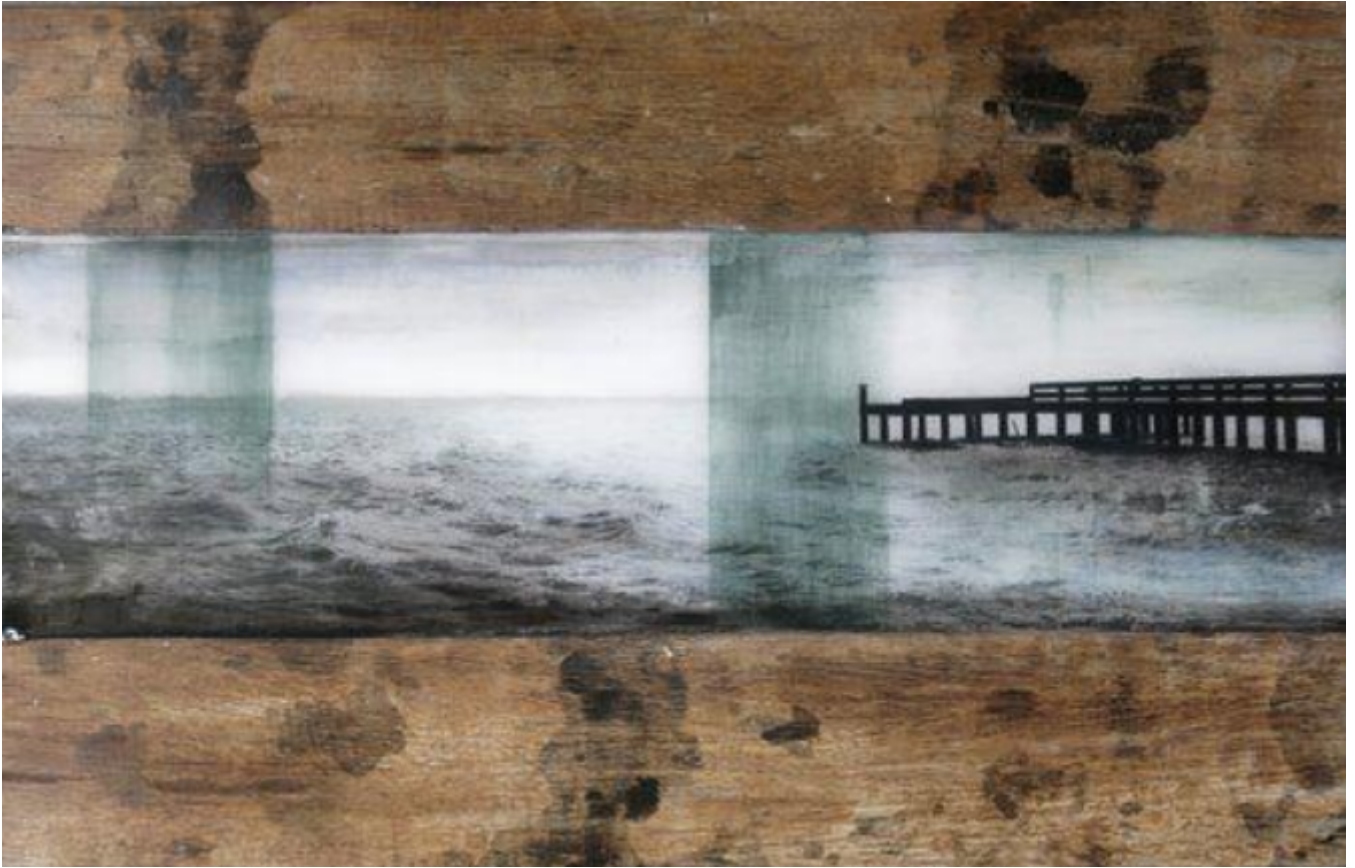

artéria

Reaching the tide

Amélie Desjardins

Sold

REF: 6160

## DESCRIPTION

---

2014

SOLD

Dimensions: 21x33 inches / 53x84 cm