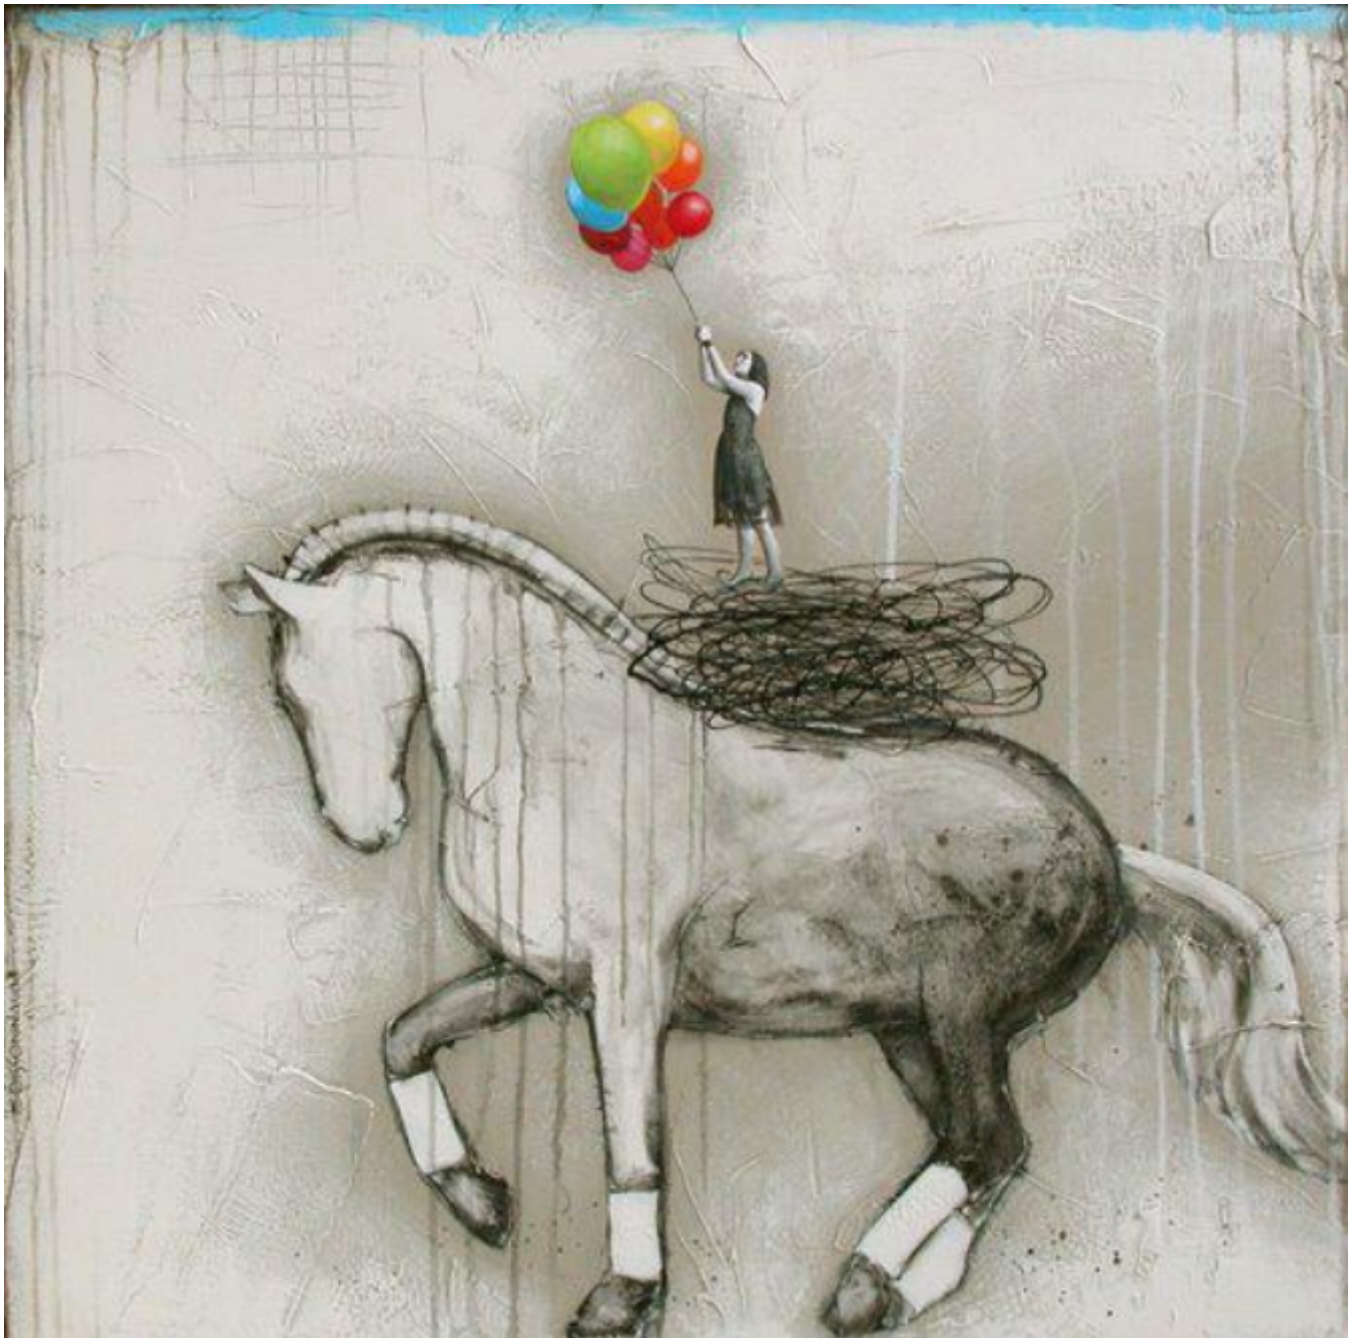

artéria

Plus haut, plus loin, plus fort

Nathalie Boissonnault

Sold

REF: 5451

DESCRIPTION

2013

SOLD

Dimensions: 36x36 inches / 91x91 cm