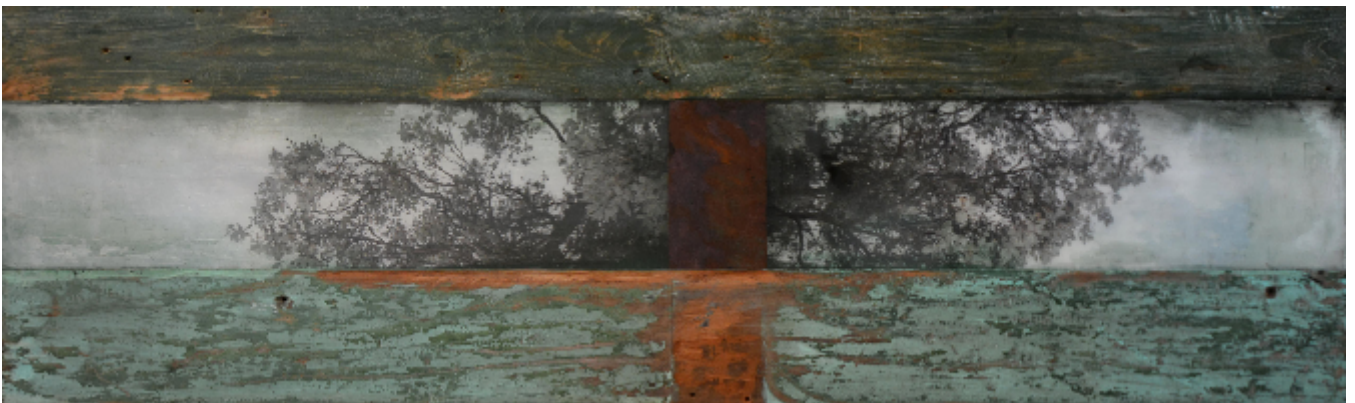

artéria

Patience is harmony

Amélie Desjardins

Sold

REF: 11602

DESCRIPTION

2016

SOLD

Dimensions: 69x21 inches / 175x53 cm