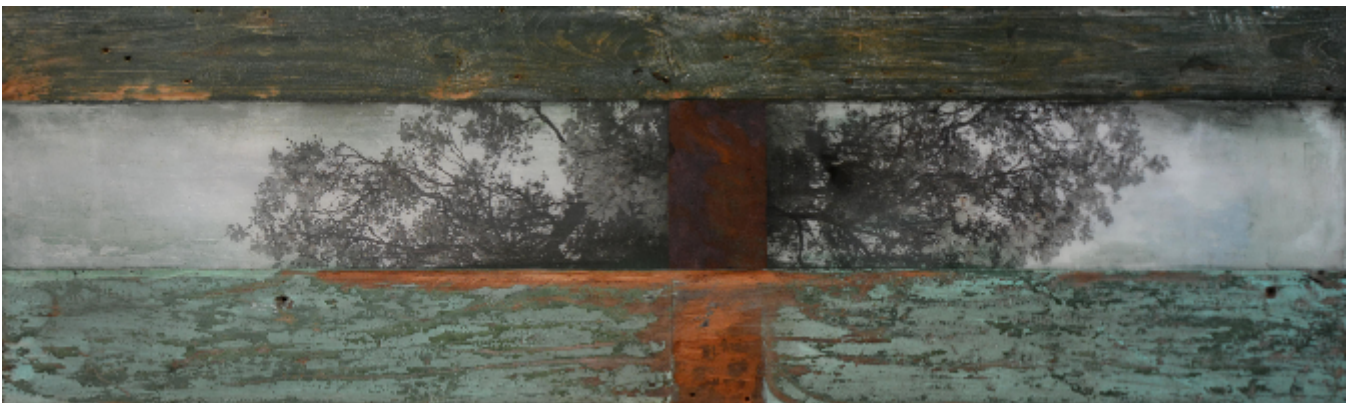

artéria

Patience is harmony

Amélie Desjardins

Sold

REF: 11602

DESCRIPTION

2016

SOLD

Dimensions: 69x21 inches / 175x53 cm