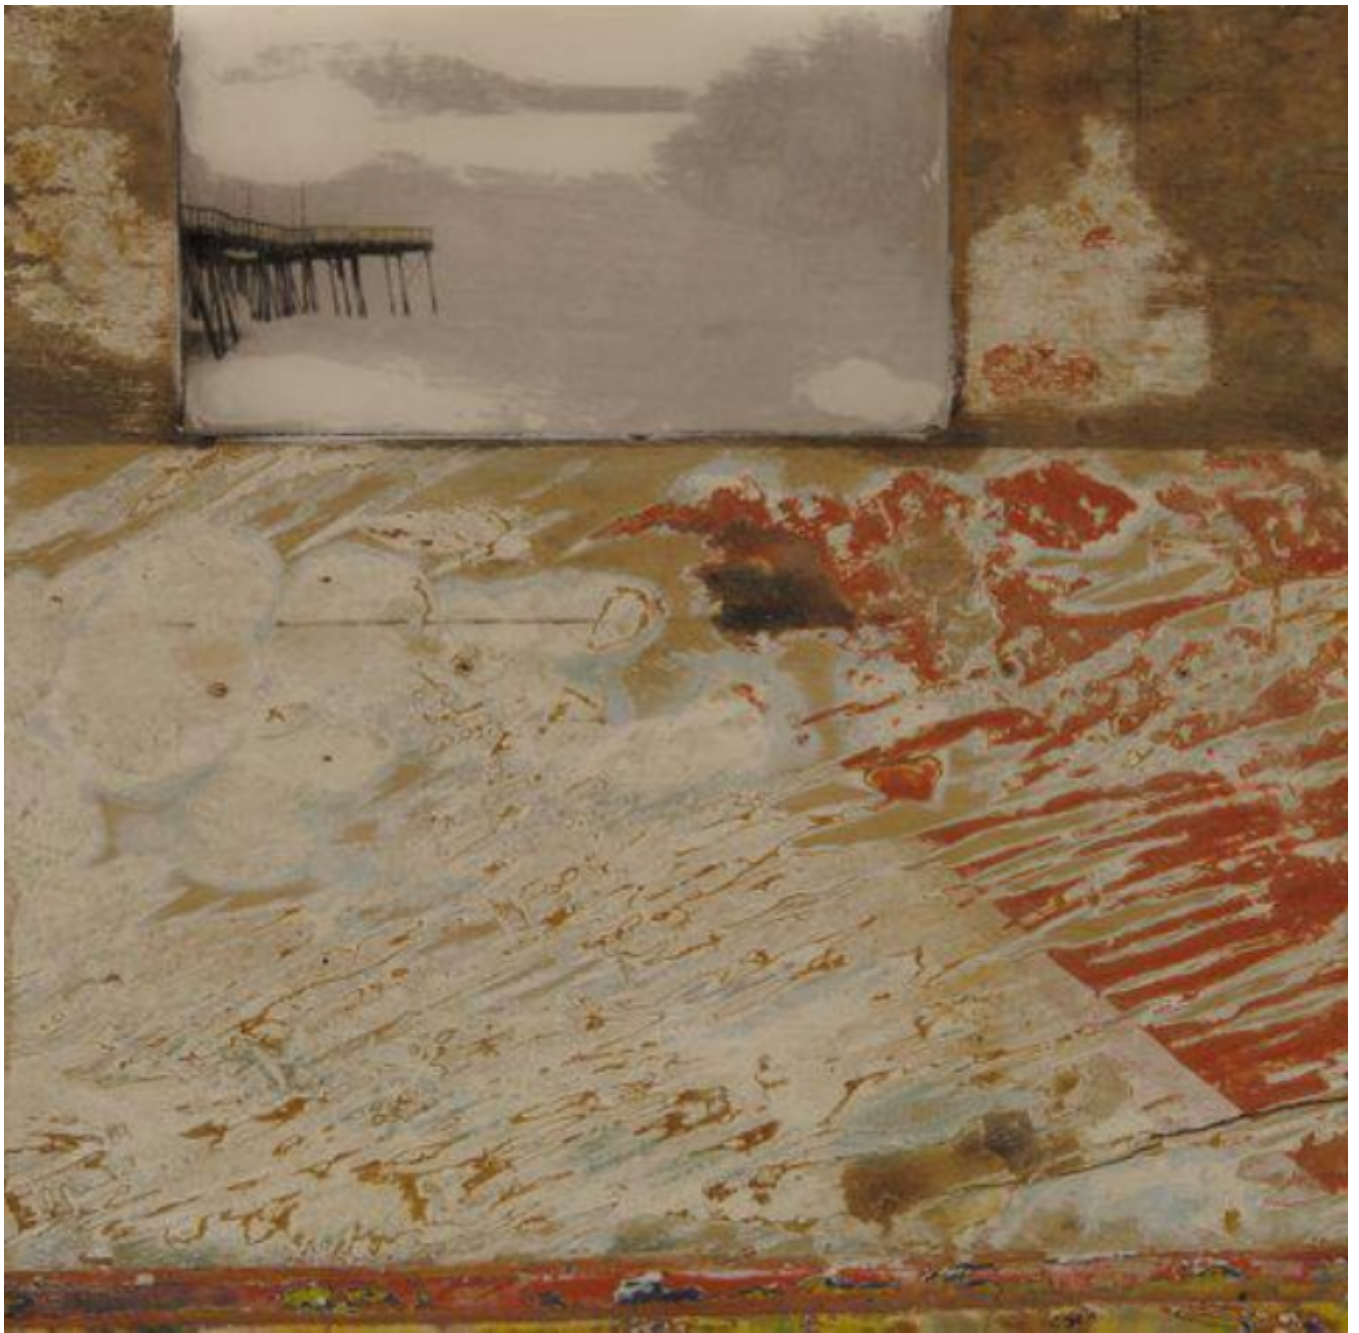

artéria

Ocean view

Amélie Desjardins

Sold

REF: 3628

## DESCRIPTION

---

SOLD

Dimensions: 12x12 inches / 30x30 cm