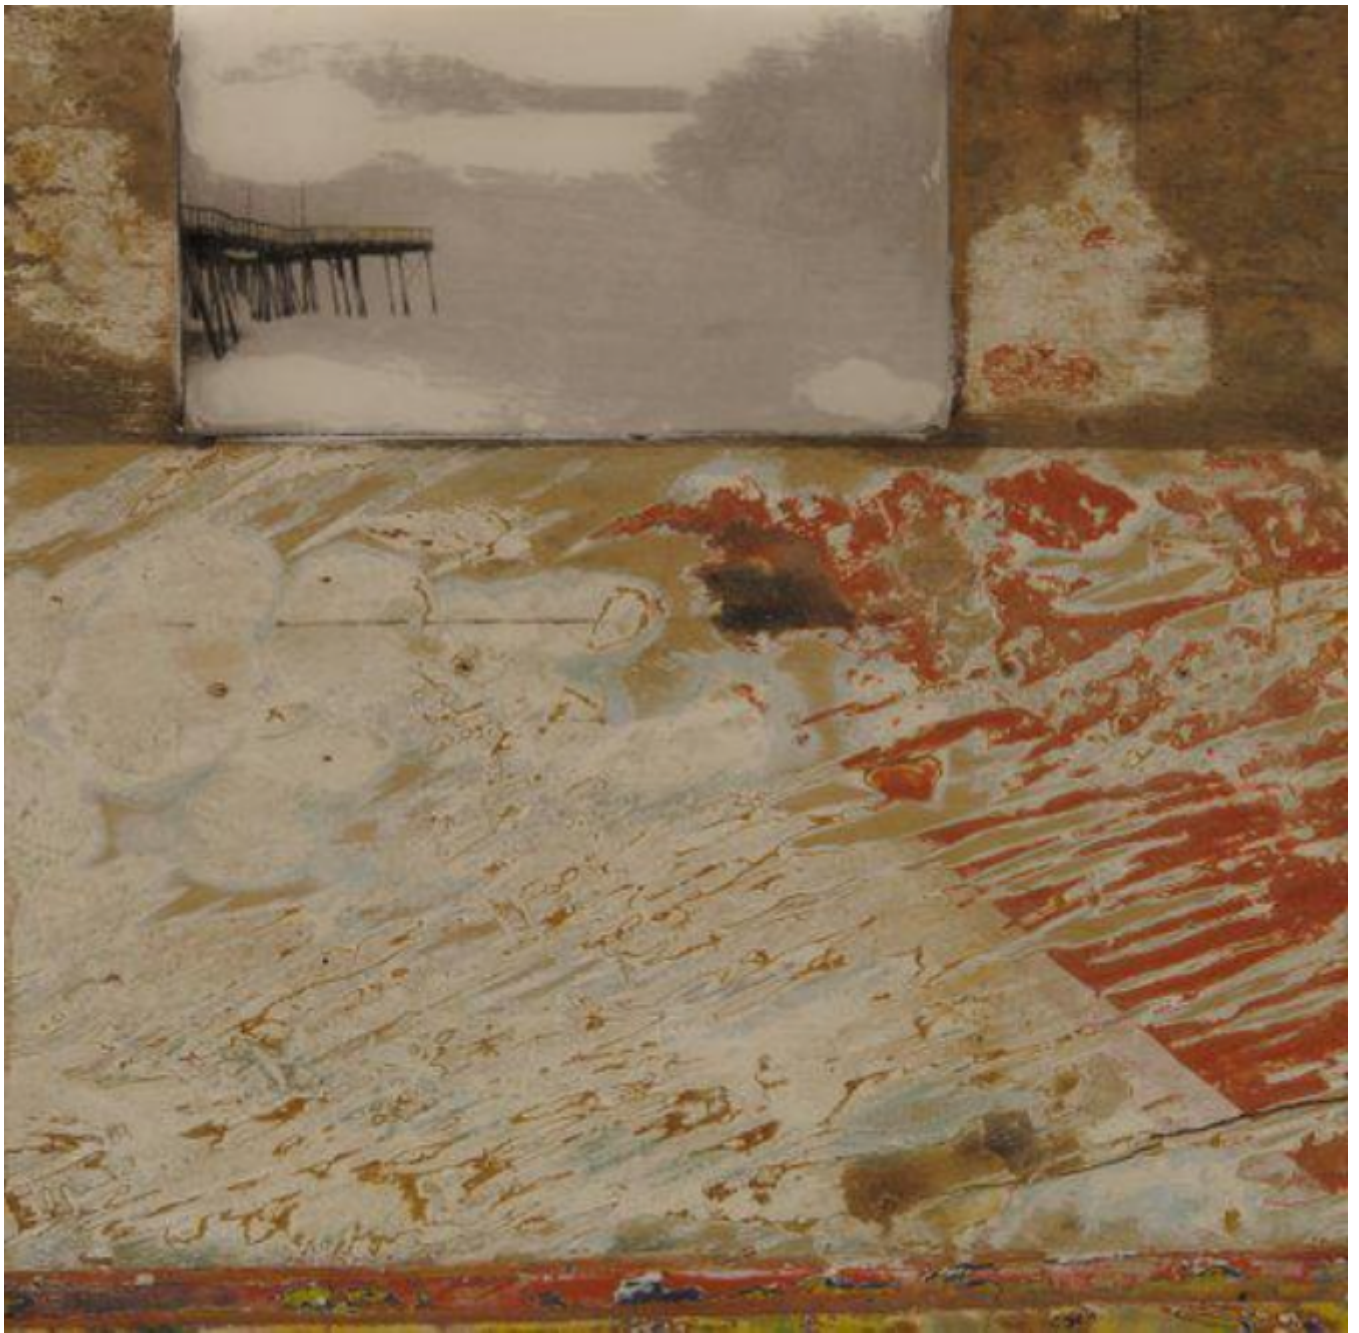

artéria

Ocean view

Amélie Desjardins

Sold

REF: 3628

DESCRIPTION

SOLD

Dimensions: 12x12 inches / 30x30 cm