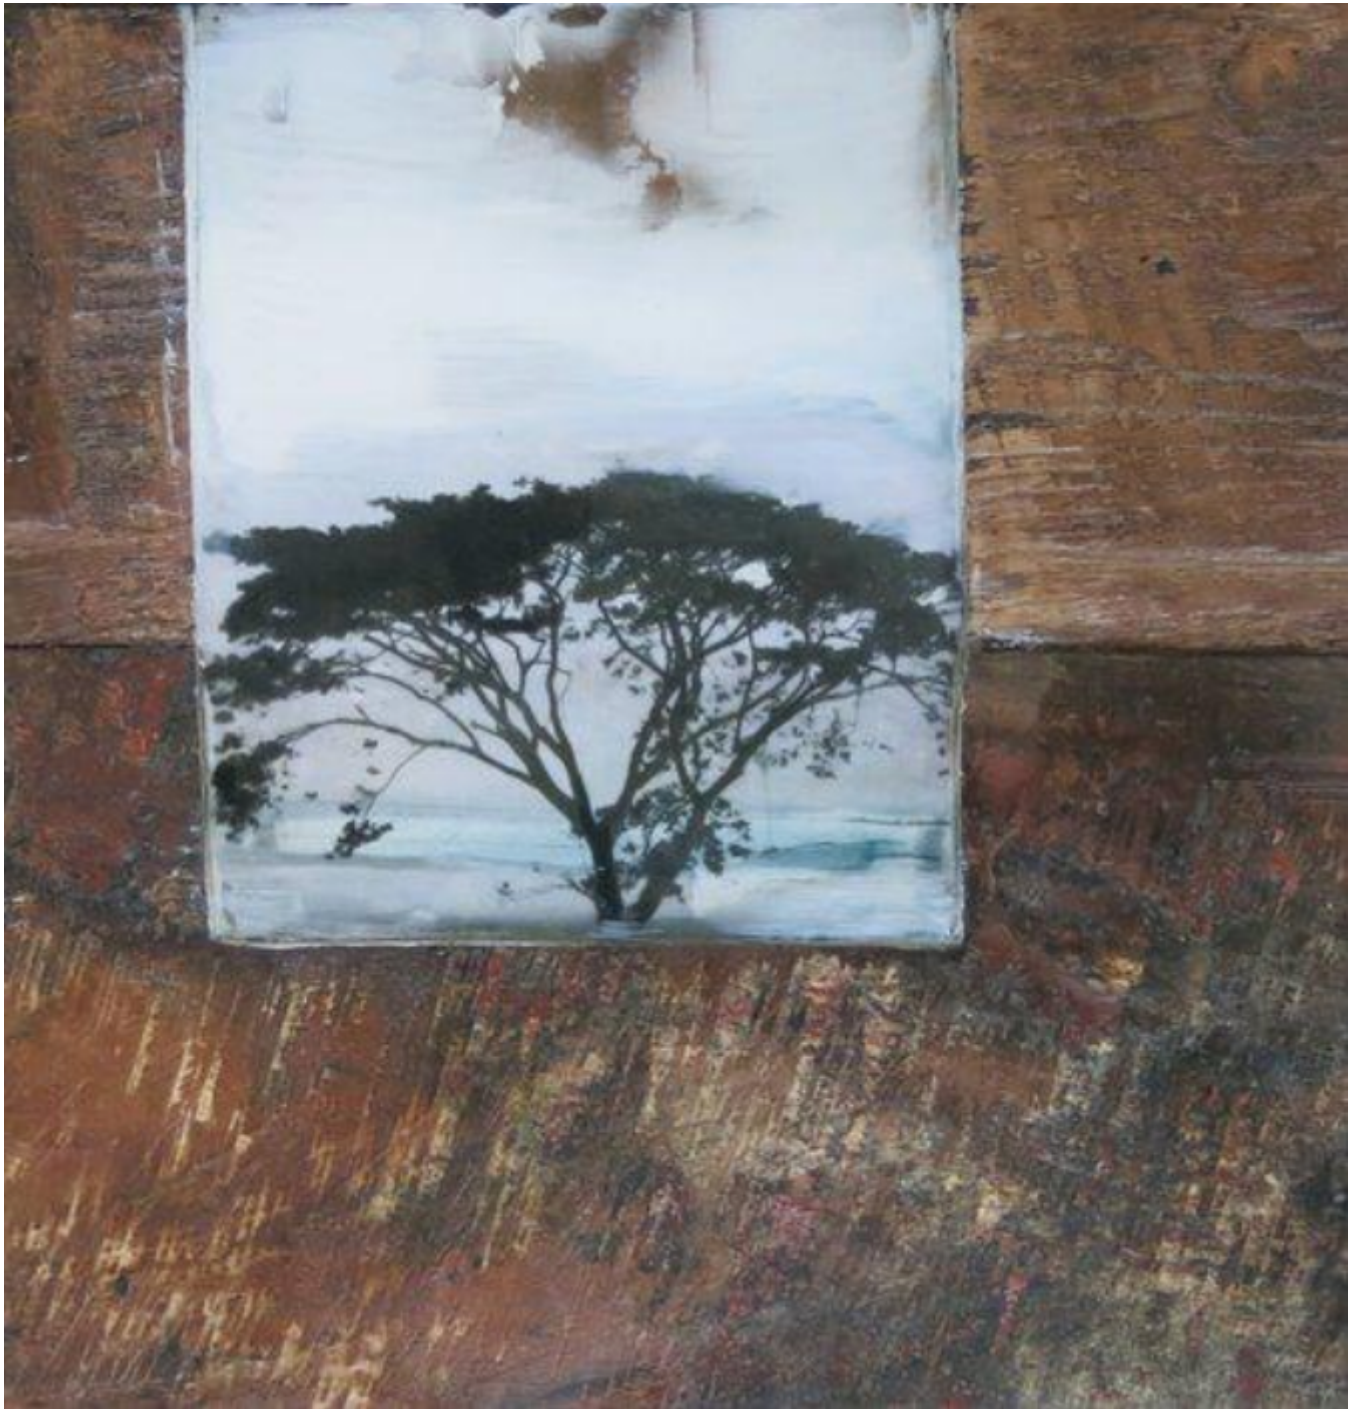

artéria

Native speaker alive

Amélie Desjardins

Sold

REF: 6068

DESCRIPTION

2014

SOLD

Dimensions: 10x10 inches / 25x25 cm