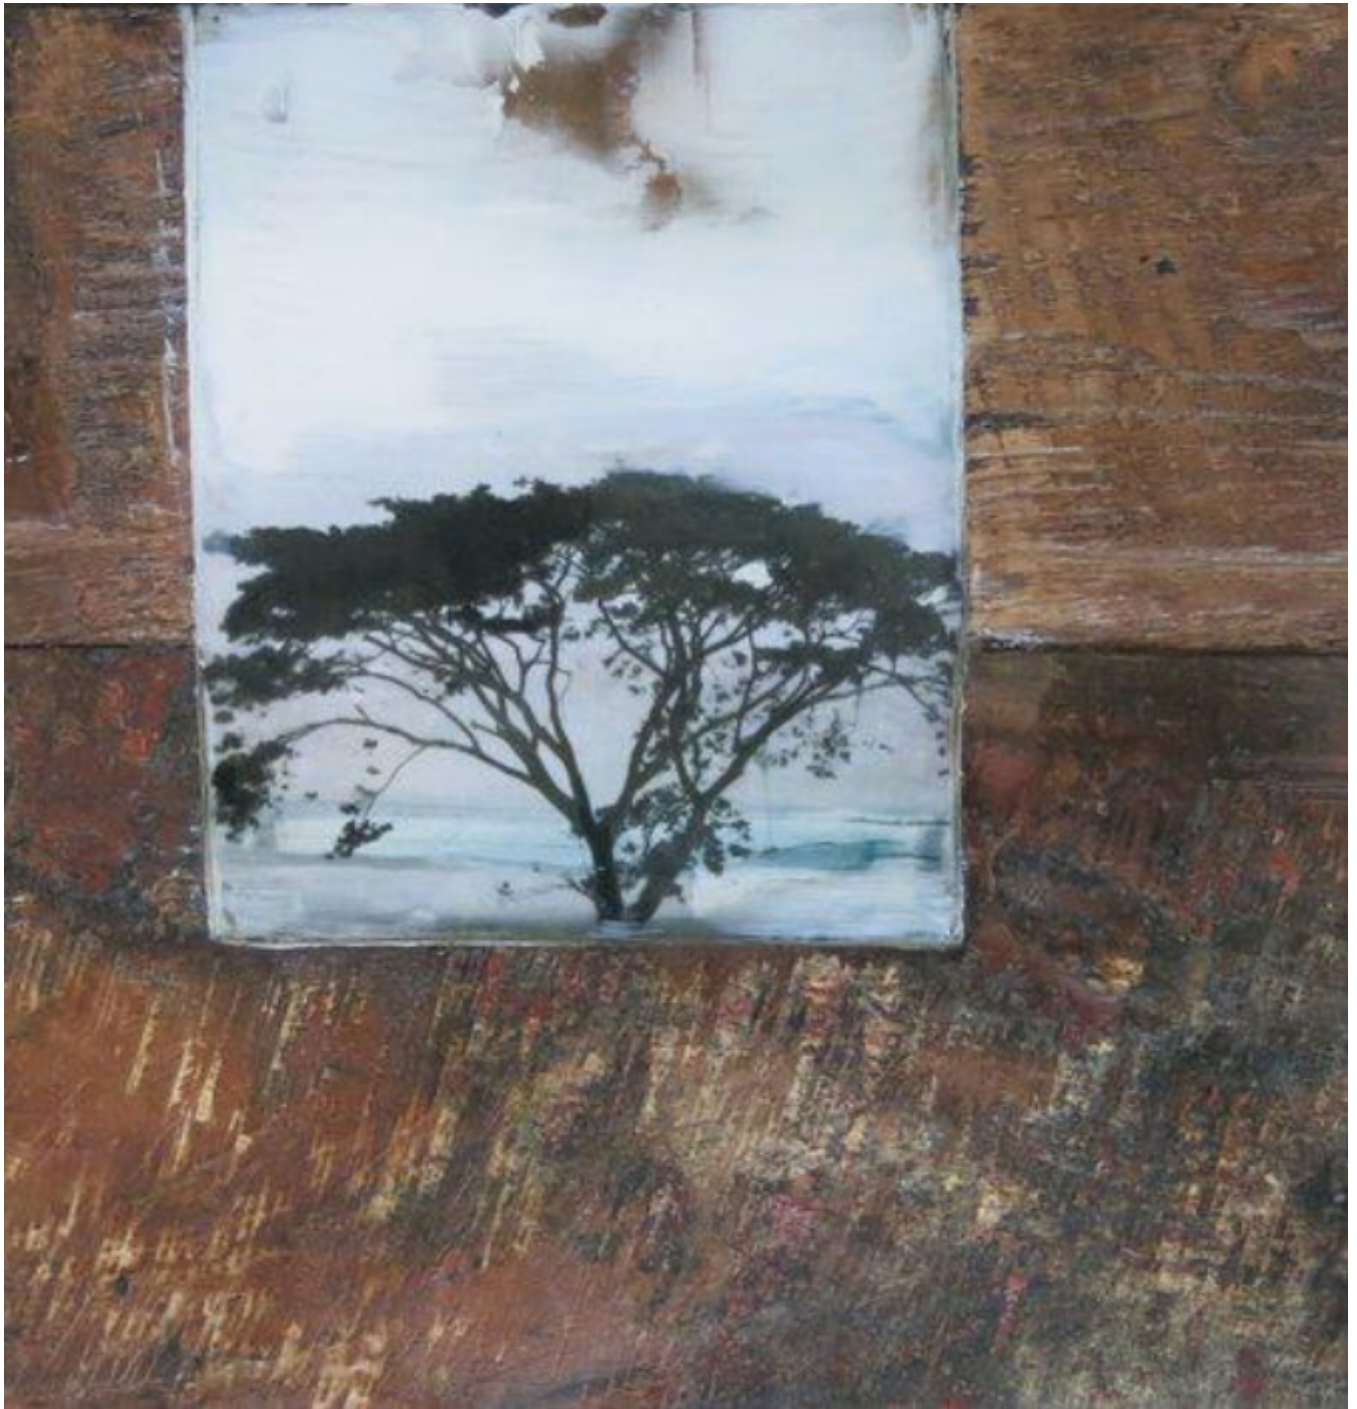

artéria

Native speaker alive

Amélie Desjardins

Sold

REF: 6068

## DESCRIPTION

---

2014

SOLD

Dimensions: 10x10 inches / 25x25 cm