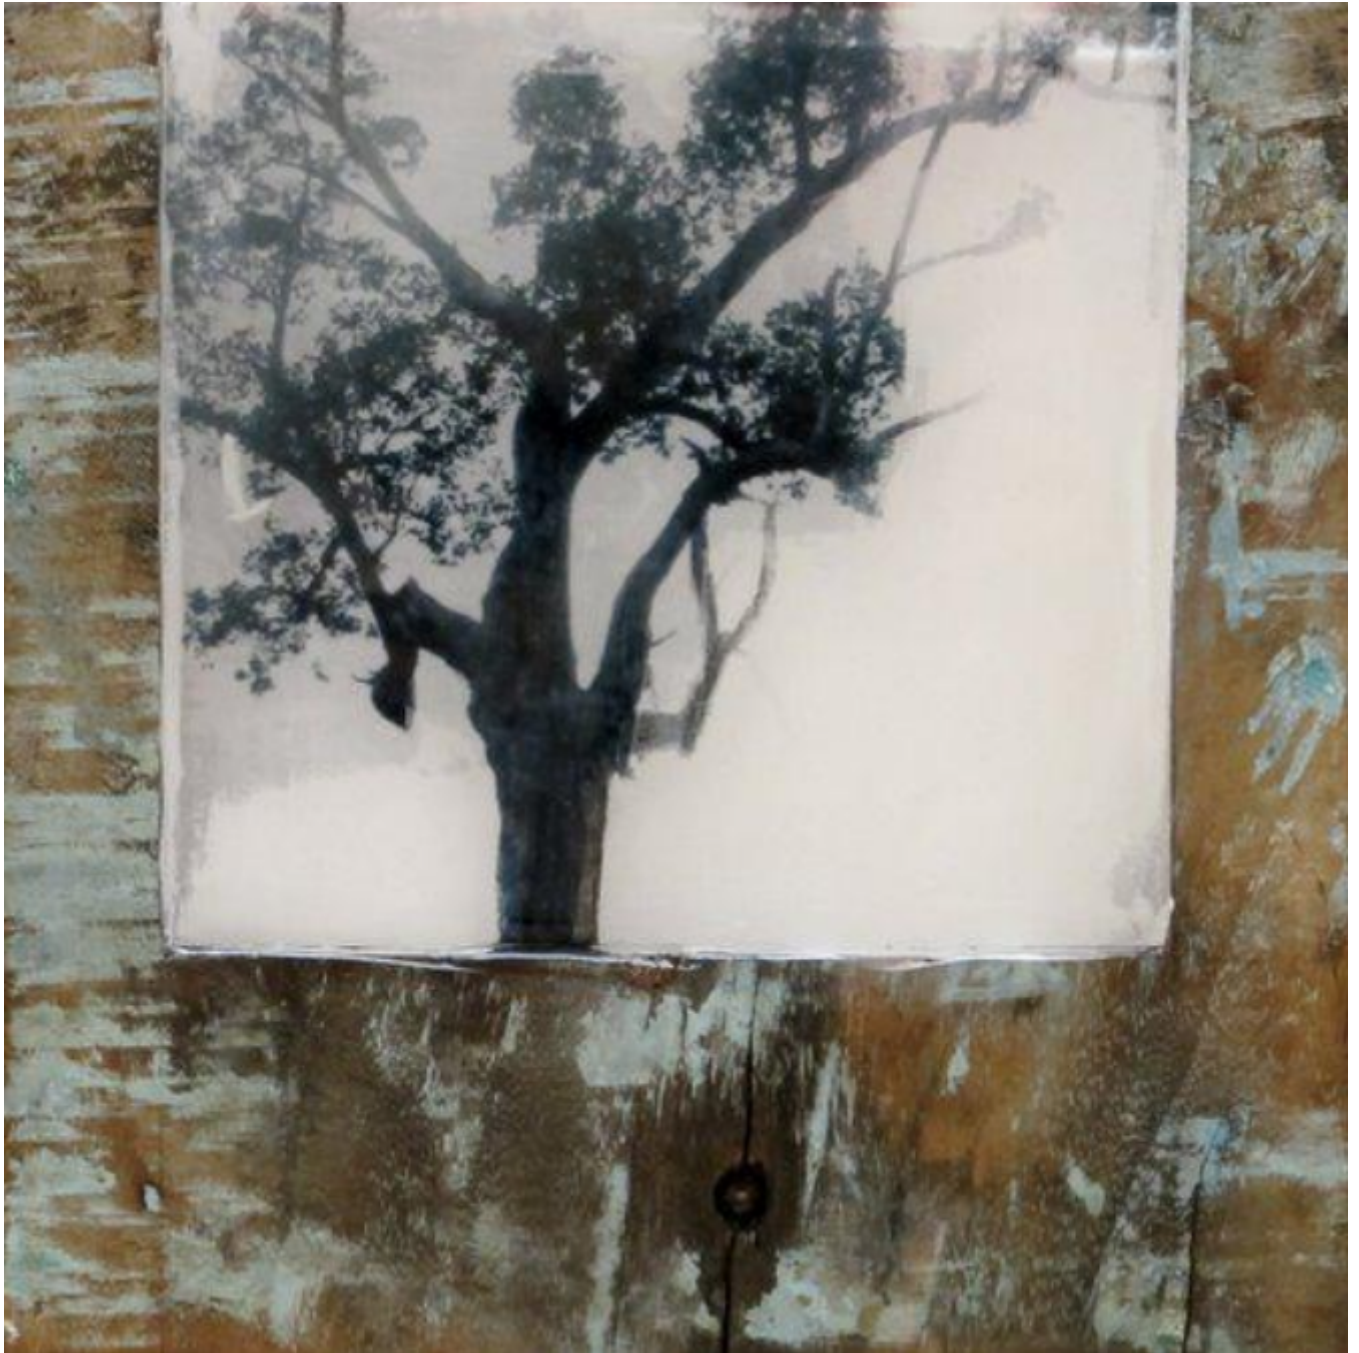

artéria

Ma muse

Amélie Desjardins

Sold

REF: 3926

## DESCRIPTION

---

SOLD

Dimensions: 8x8 inches / 20x20 cm