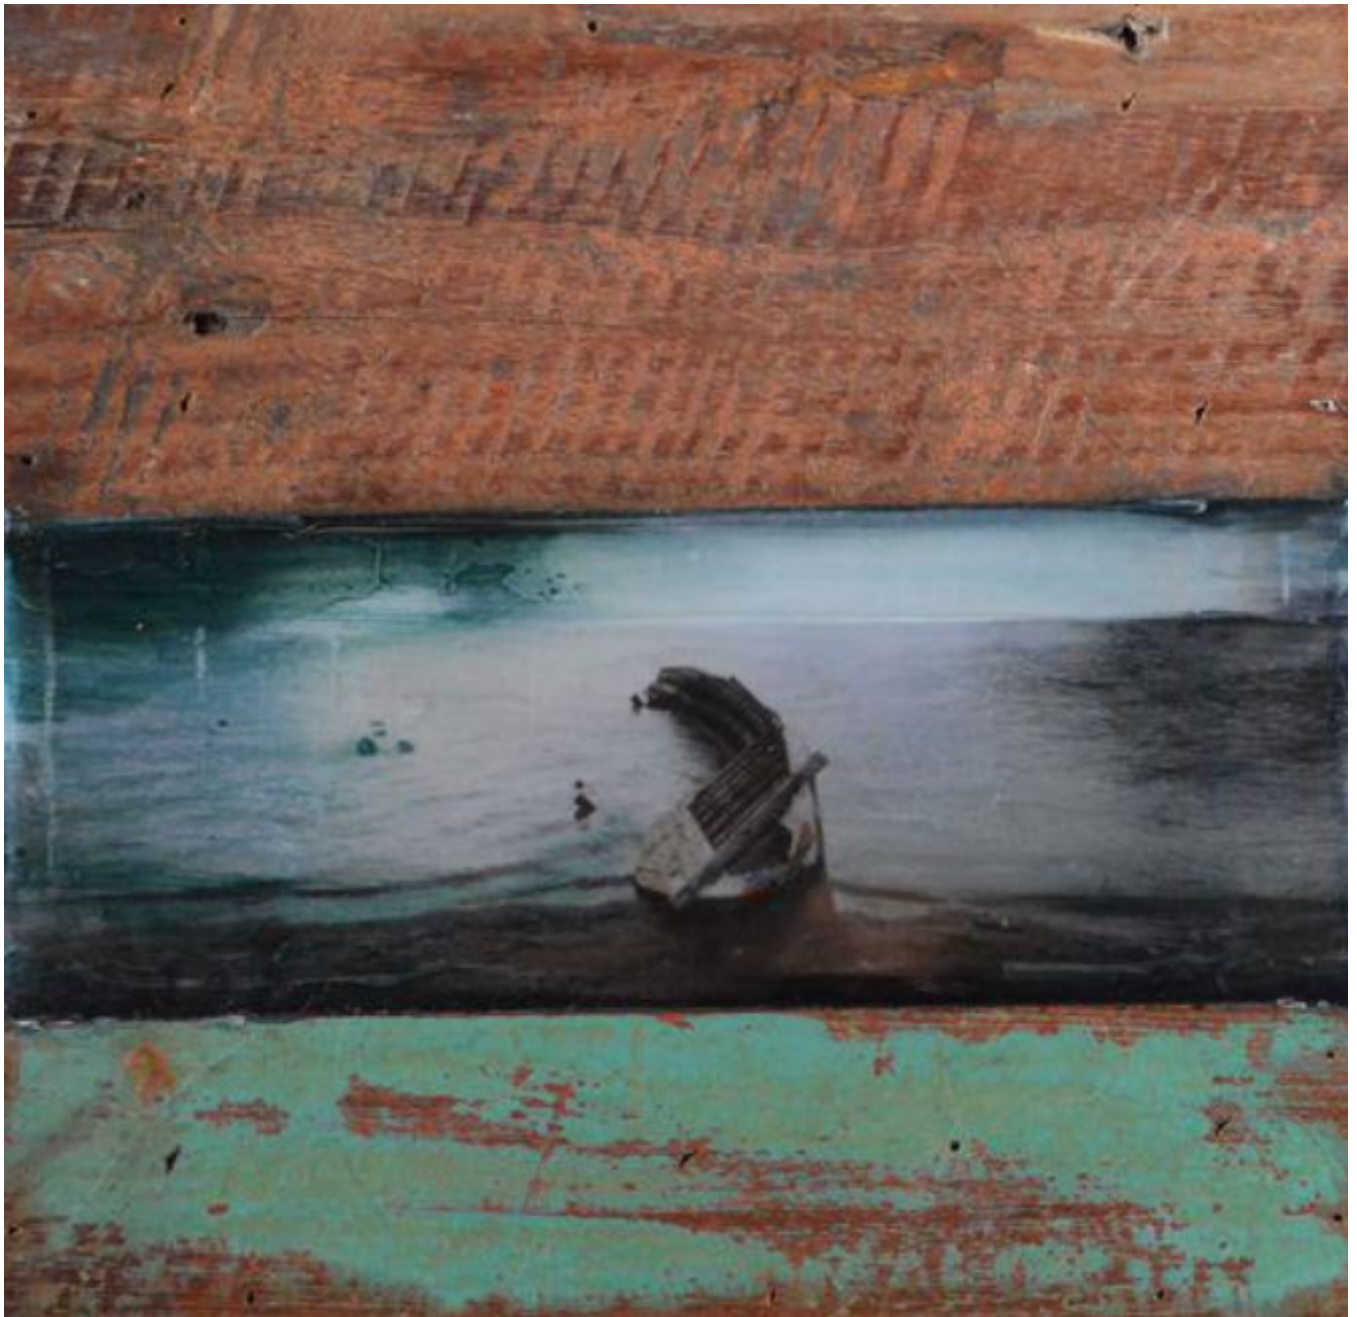

artéria

Le silence du reflet

Amélie Desjardins

Sold

REF: 8626

DESCRIPTION

2015

SOLD

Dimensions: 10x10 inches / 25x25 cm