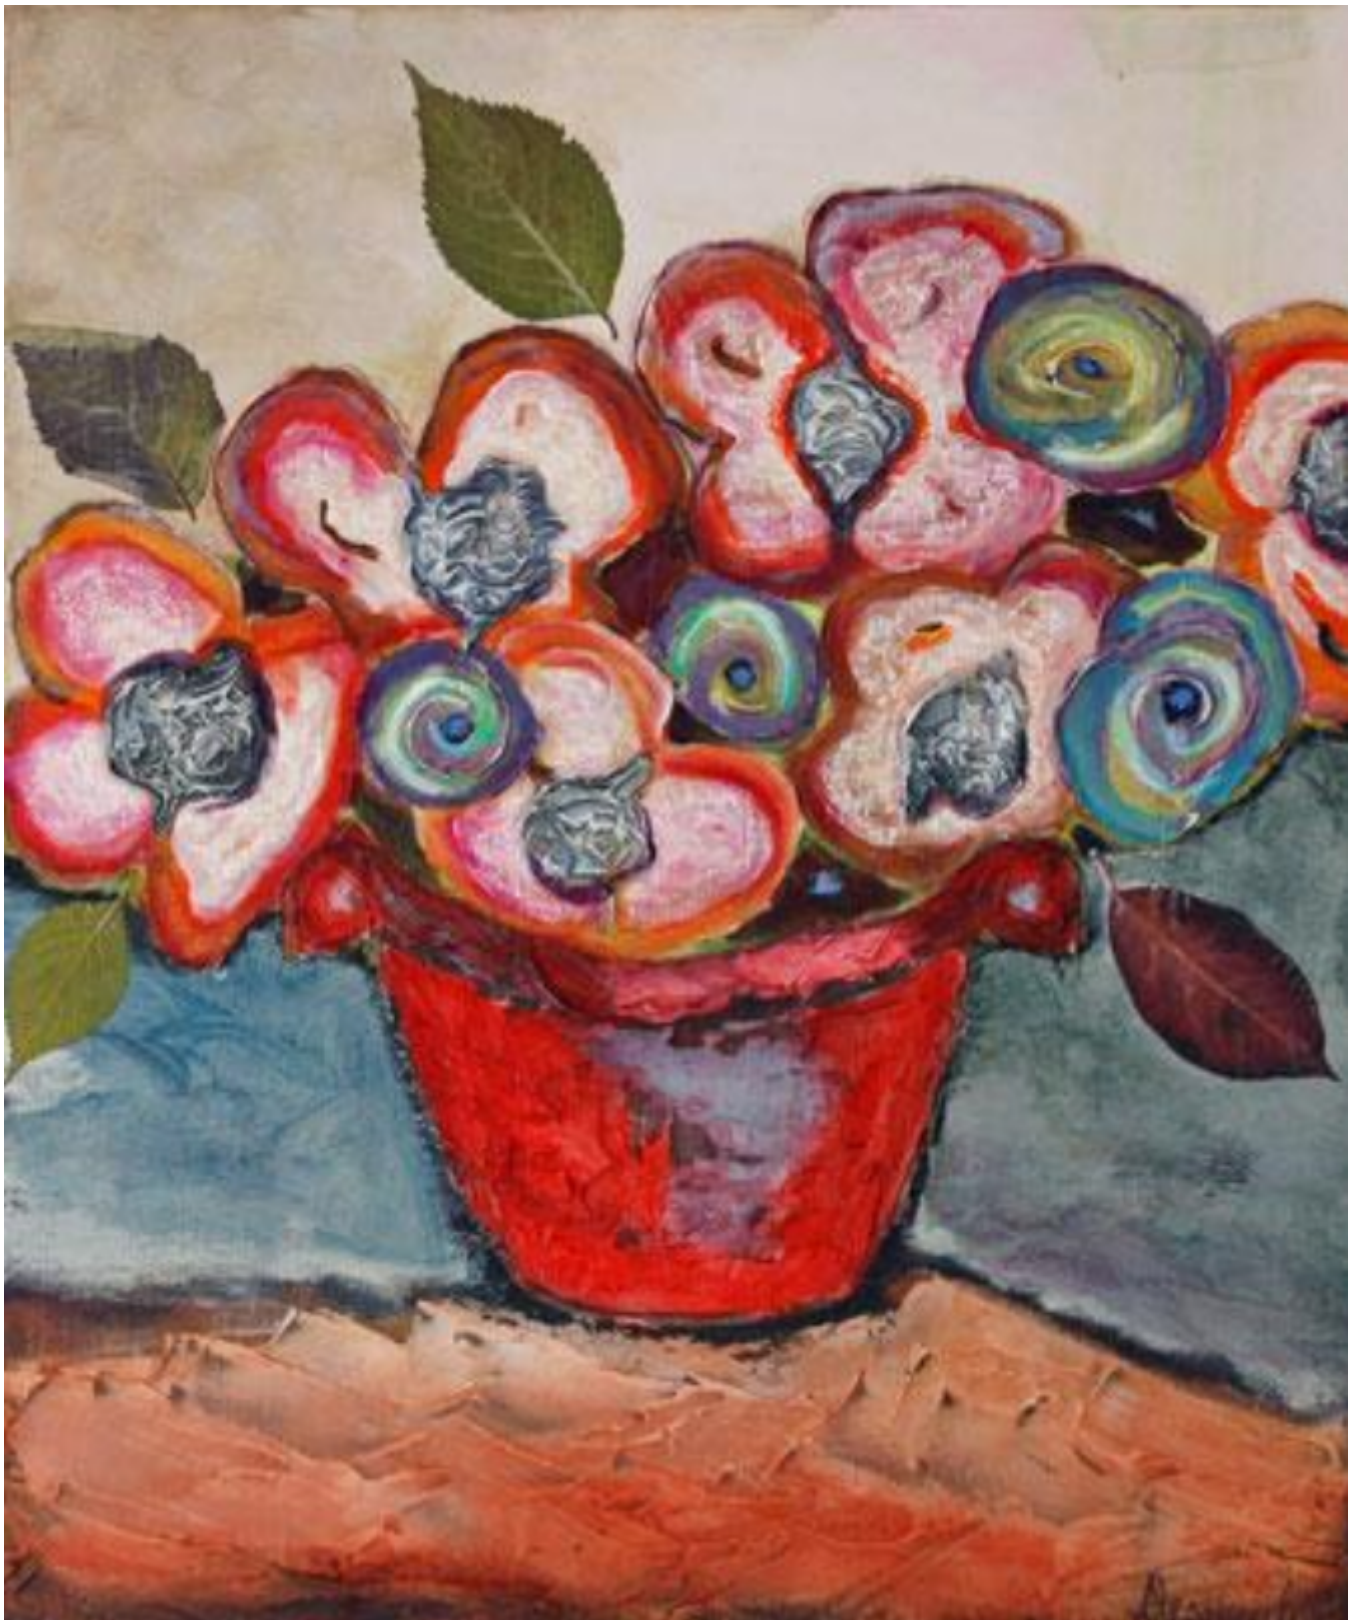

artéria

Le pot rouge

Dominique Desmeules

Sold

REF: 13243

Height: 61 cm (24")

Width: 46 cm (18.1")

DESCRIPTION