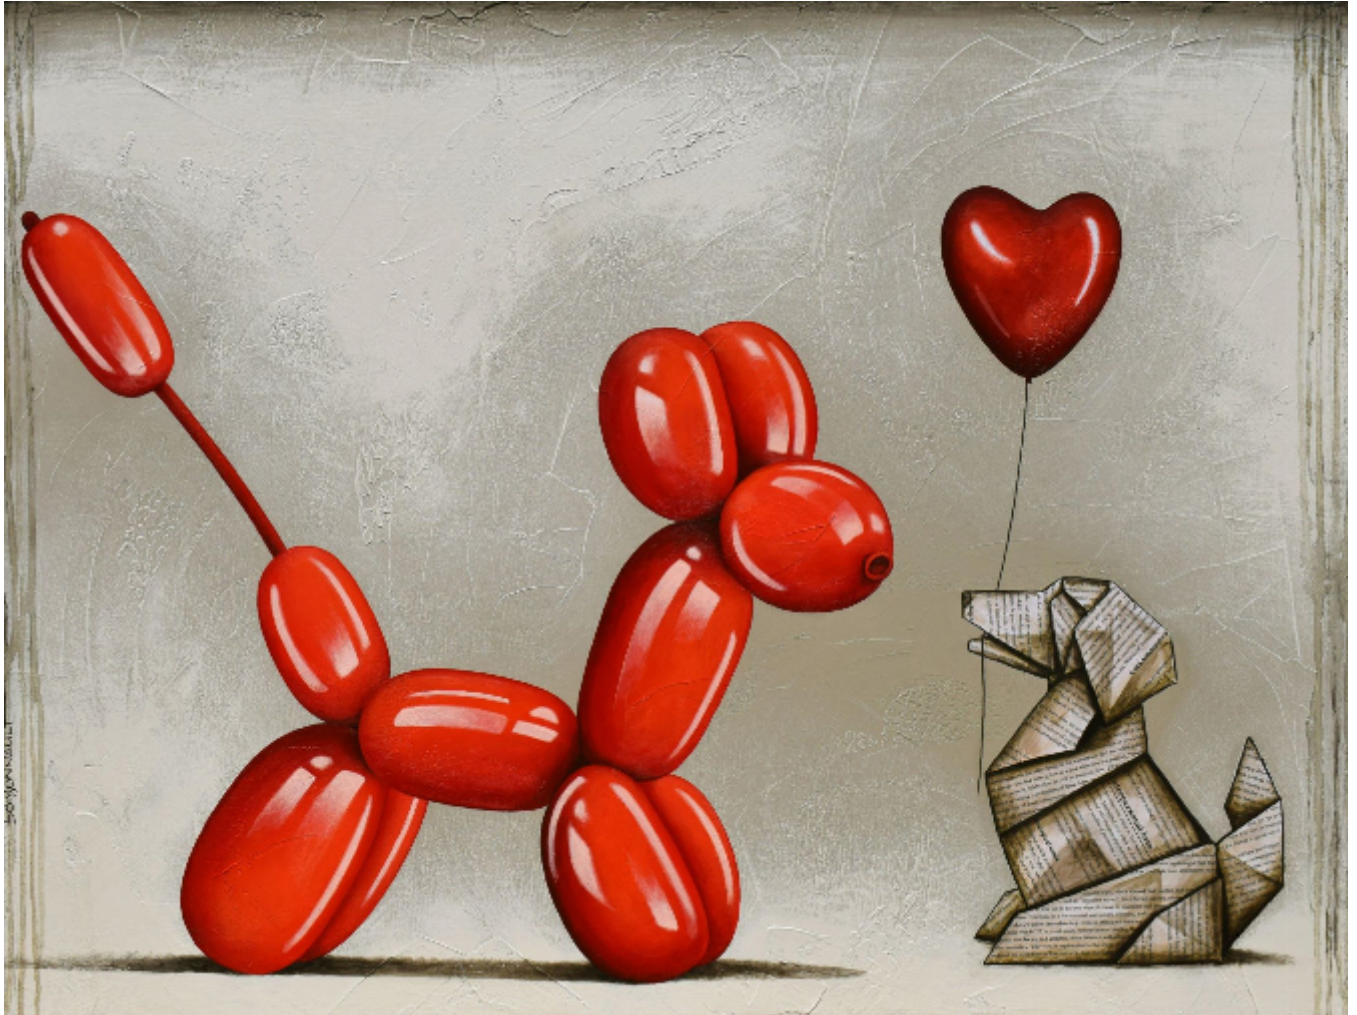

artéria

La grande demande

Nathalie Boissonnault

Sold

REF: 15494

Height: 76.5 cm (30.1")

Width: 102 cm (40.2")