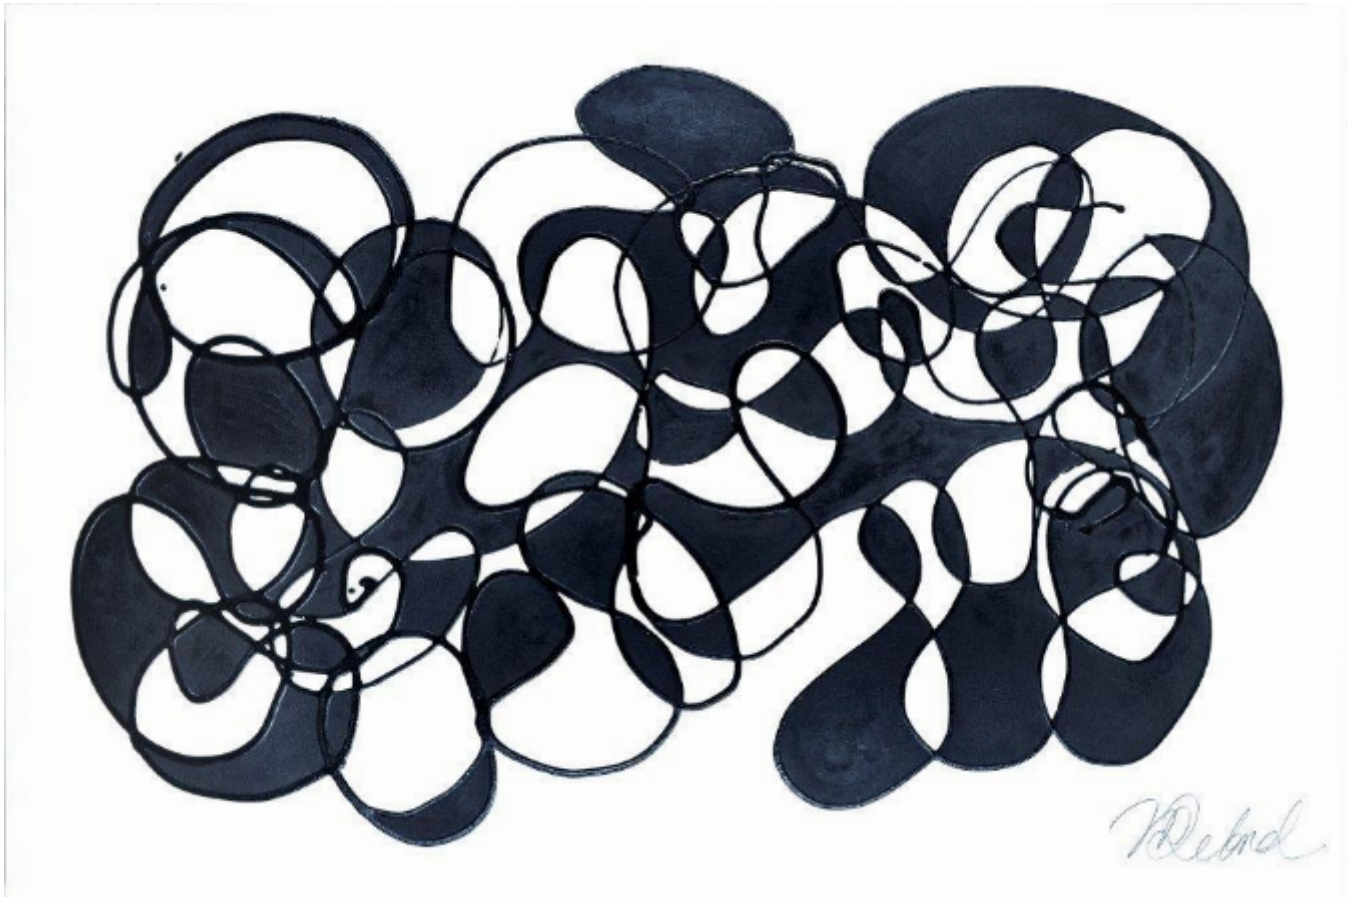

artéria

---

**La Brebis**

Nathalie Deland

Sold

REF: 15094

Height: 102 cm (40.2")

Width: 152.5 cm (60")