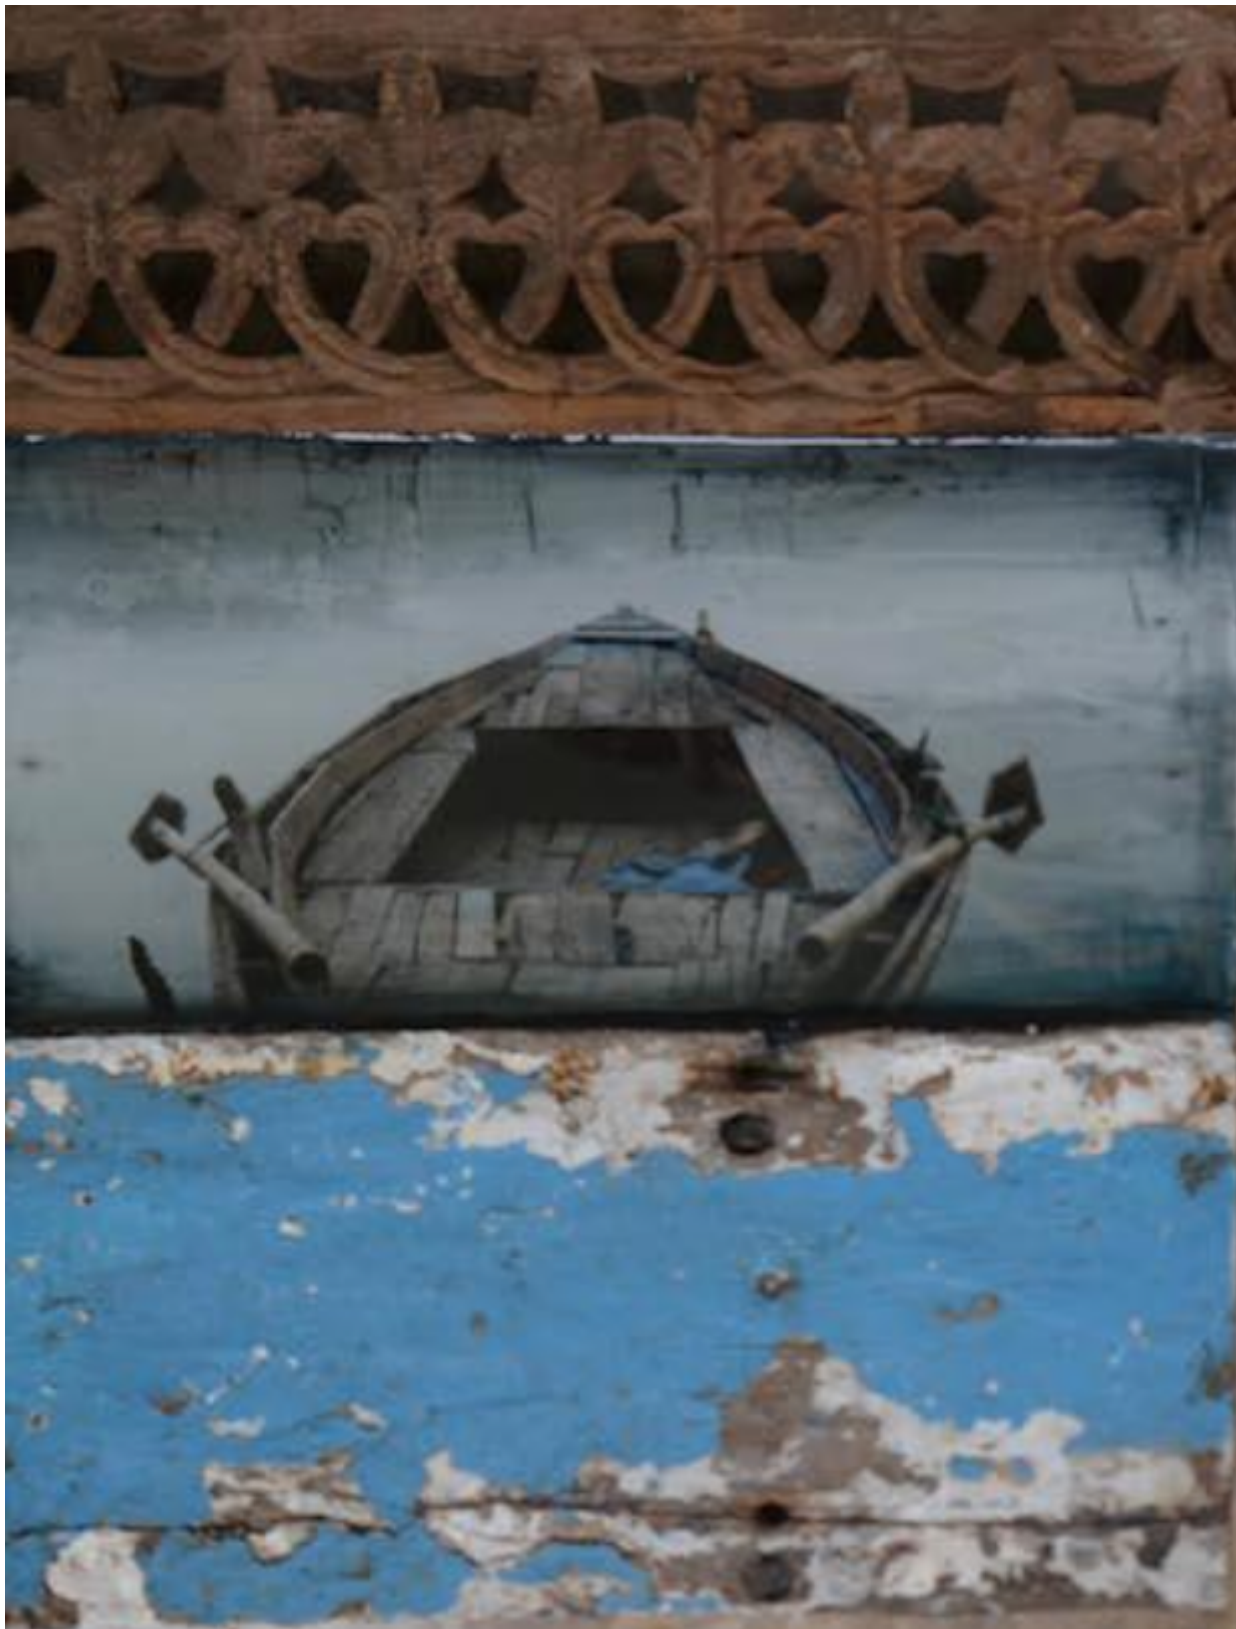

artéria

Karma sunrise

Amélie Desjardins

Sold

REF: 11160

DESCRIPTION

2016

SOLD

Dimensions: 13X16 inches / 33X41 cm