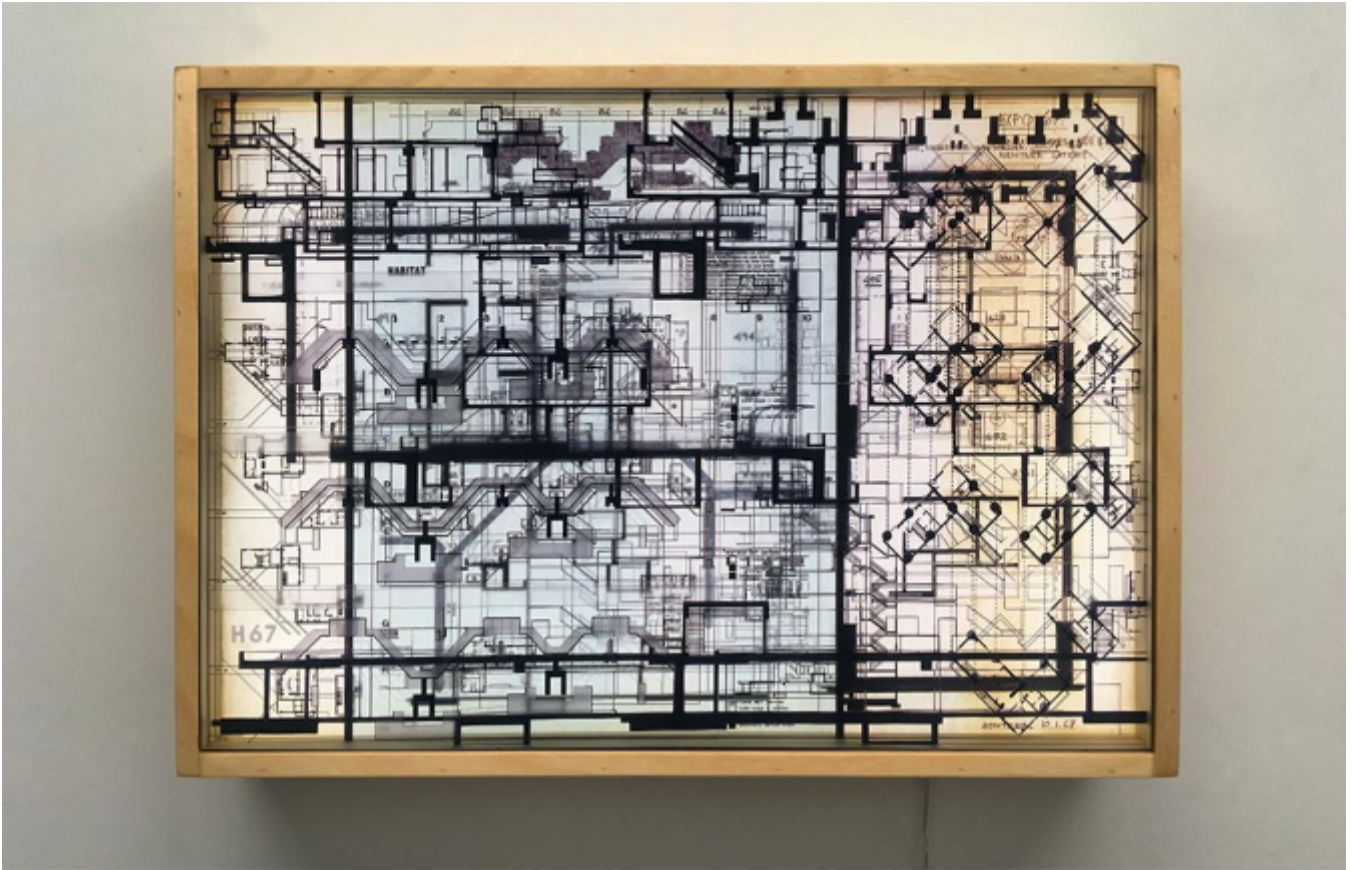

artéria

Habitat67 Masterplan #1

Hugo Cantin

Sold

REF: 16699

Height: 35.5 cm (14")

Width: 51 cm (20.1")

## DESCRIPTION

Light Box / Multiple Print on Plexi  
Touch Dimmer Switch  
2018