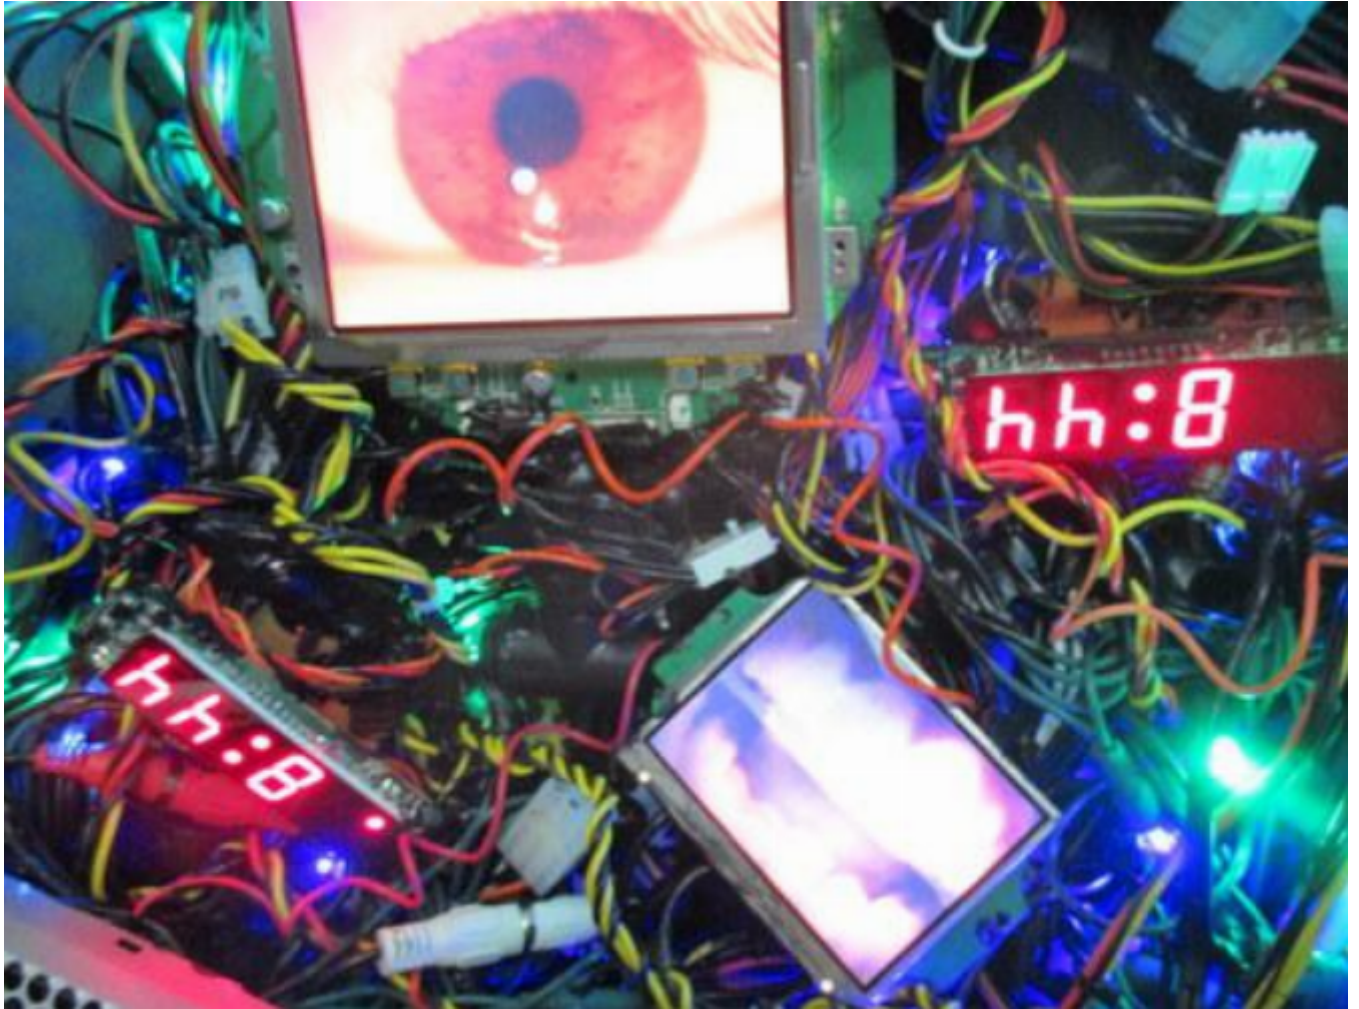

artéria

Glitch-Tech 0-012816-0

Mr Revrac

Sold

REF: 10870

DESCRIPTION

2016

Front view - zoom

SOLD

Dimensions: 18x15x8 inches / 46x38x21 cm