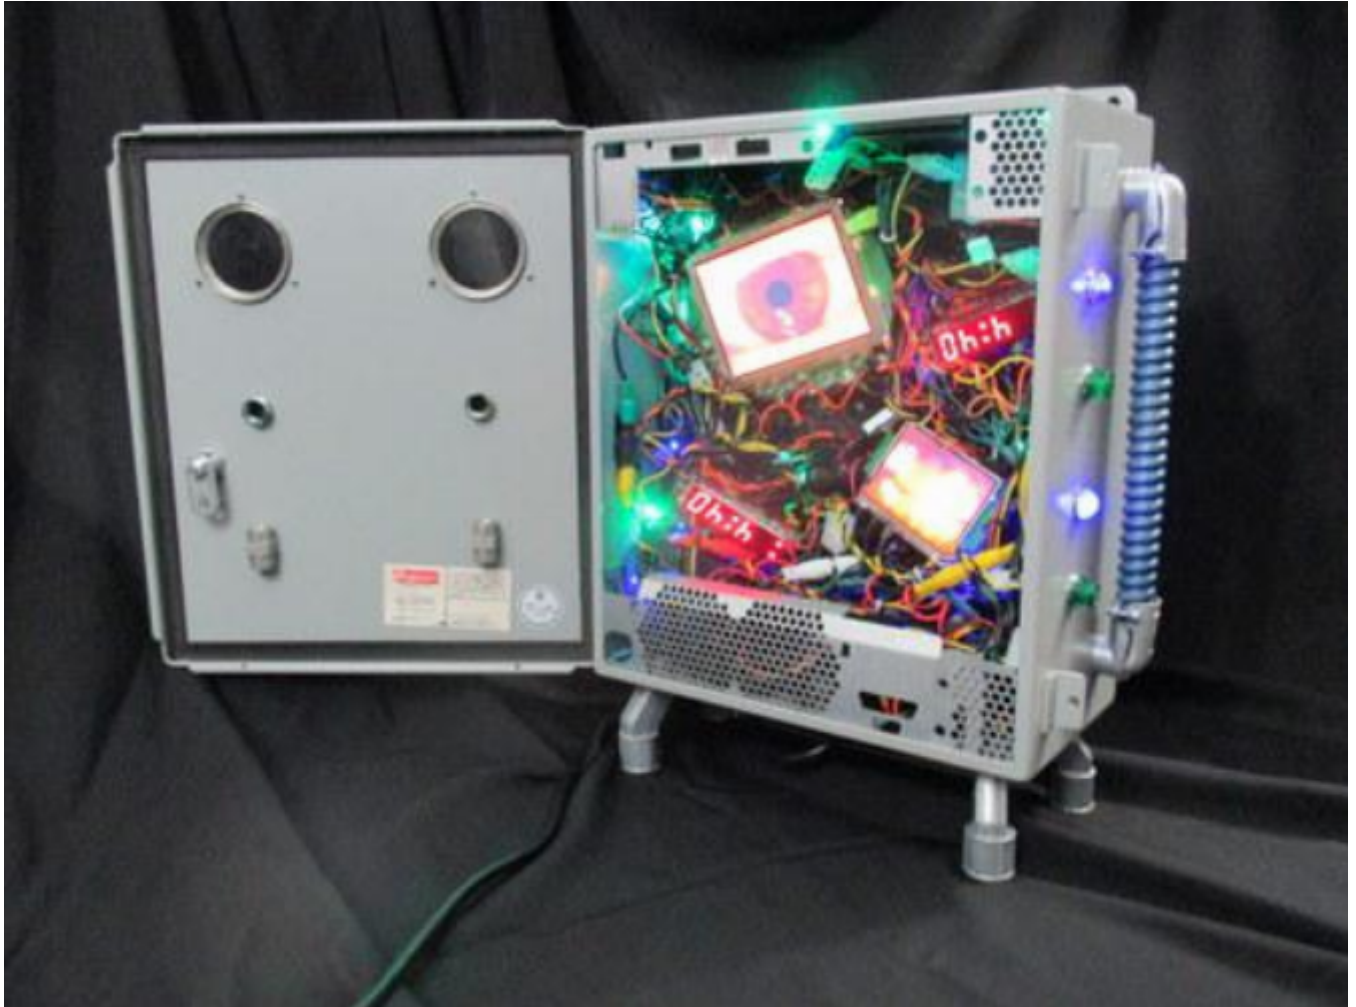

artéria

Glitch-Tech 0-012816-0

Mr Revrac

Sold

REF: 10868

DESCRIPTION

2016

Perspective view - open

SOLD

Dimensions: 18x15x8 inches / 46x38x21 cm