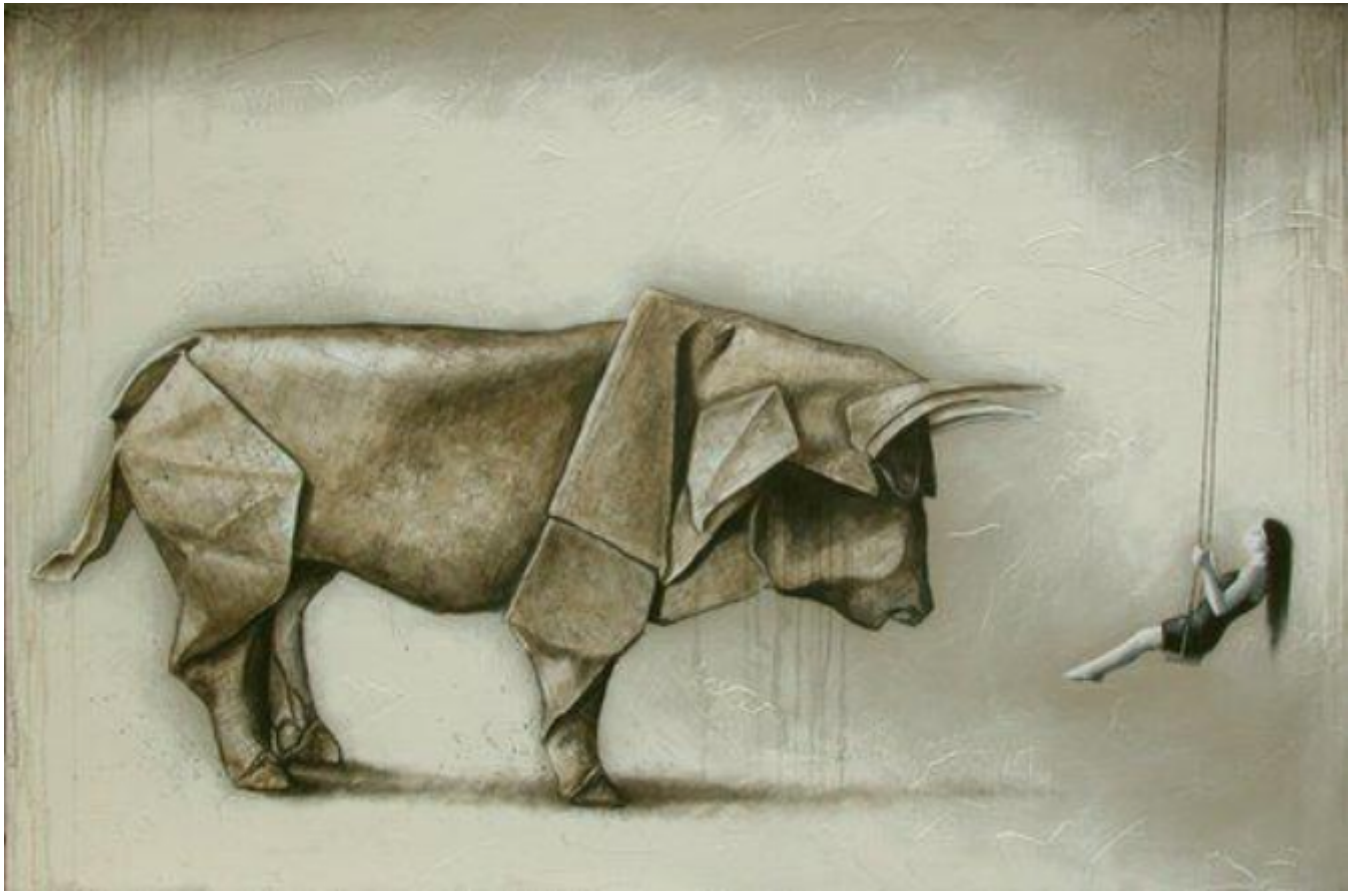

artéria

Frontières

Nathalie Boissonnault

Sold

REF: 5100

## DESCRIPTION

---

2013

SOLD

Dimensions: 48x72 inches / 122x184 cm