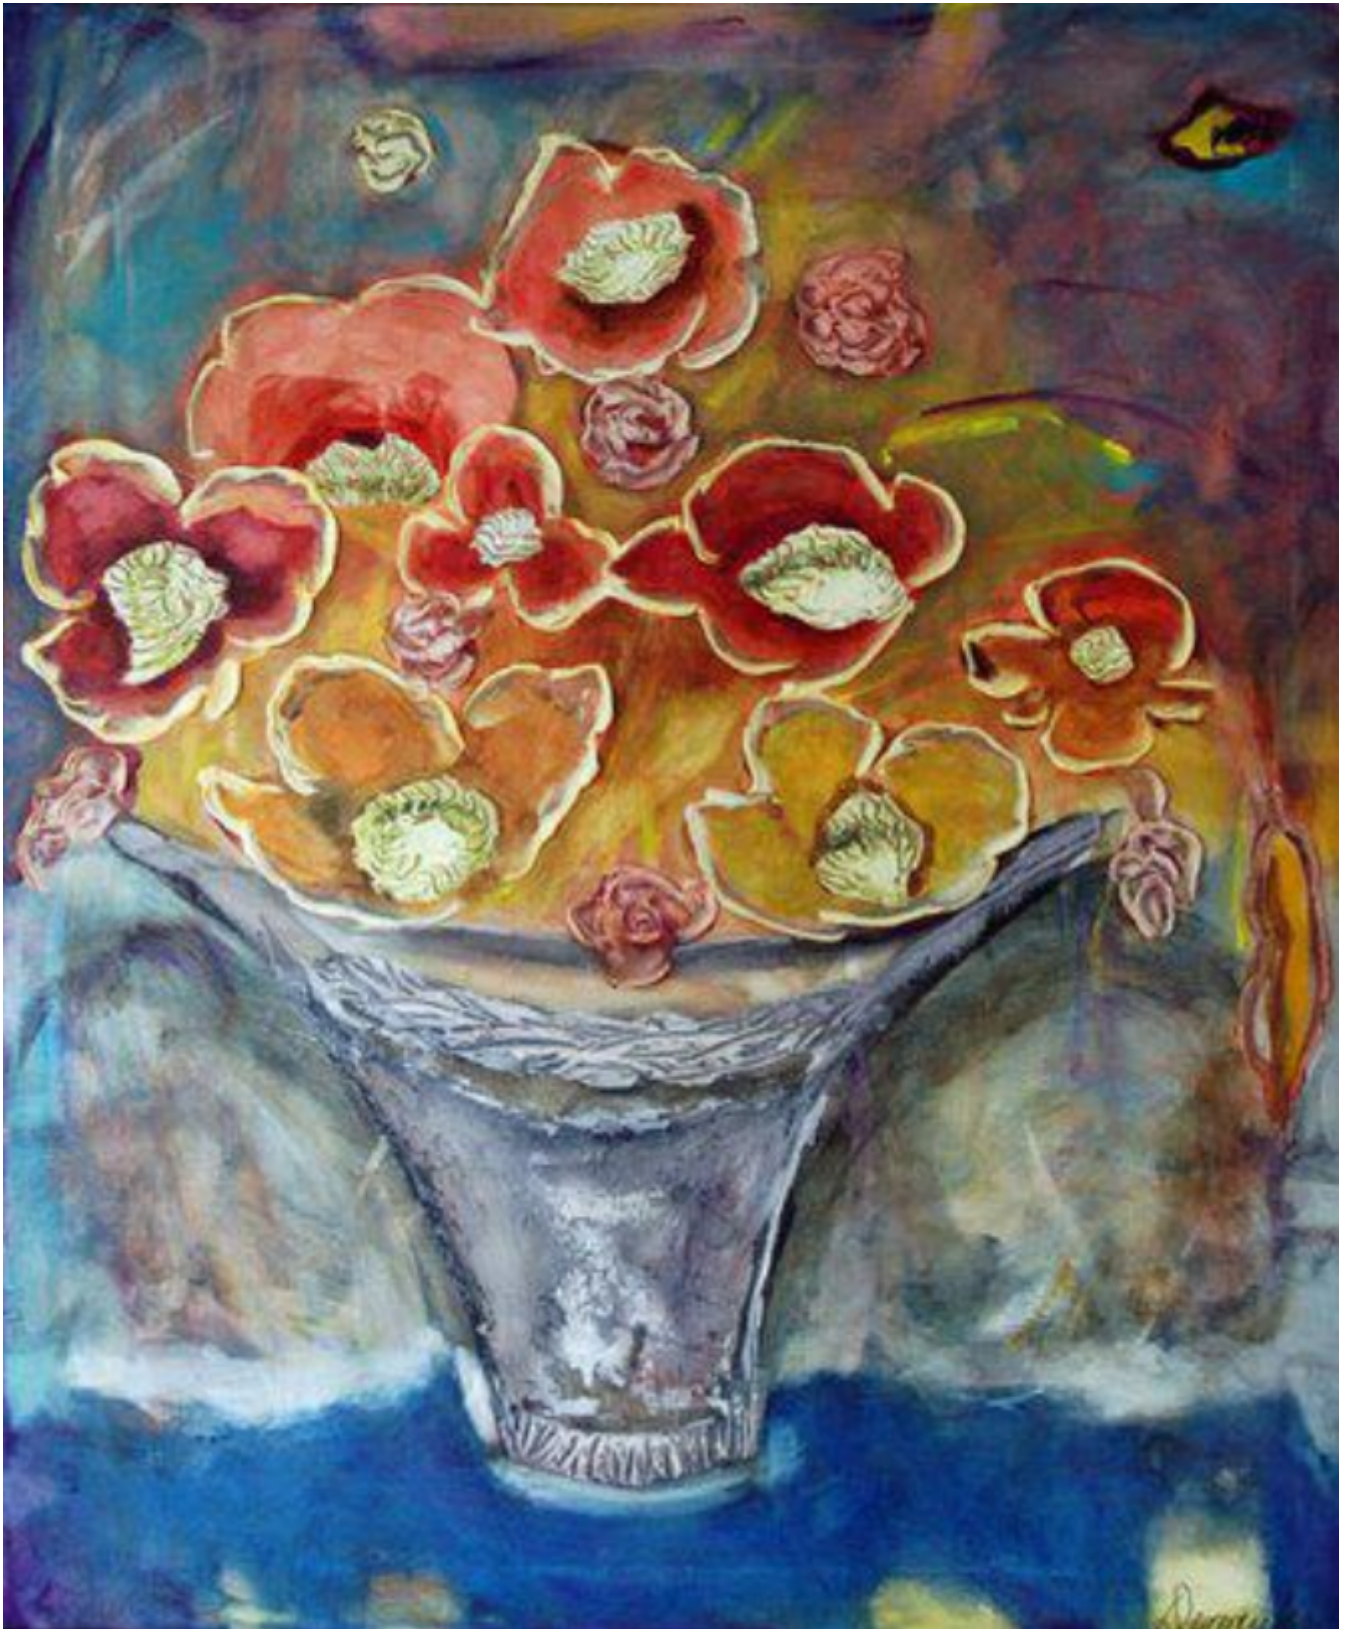

artéria

Folie florale

Dominique Desmeules

Sold

REF: 5812

Height: 91.5 cm (36")

Width: 76.5 cm (30.1")

DESCRIPTION