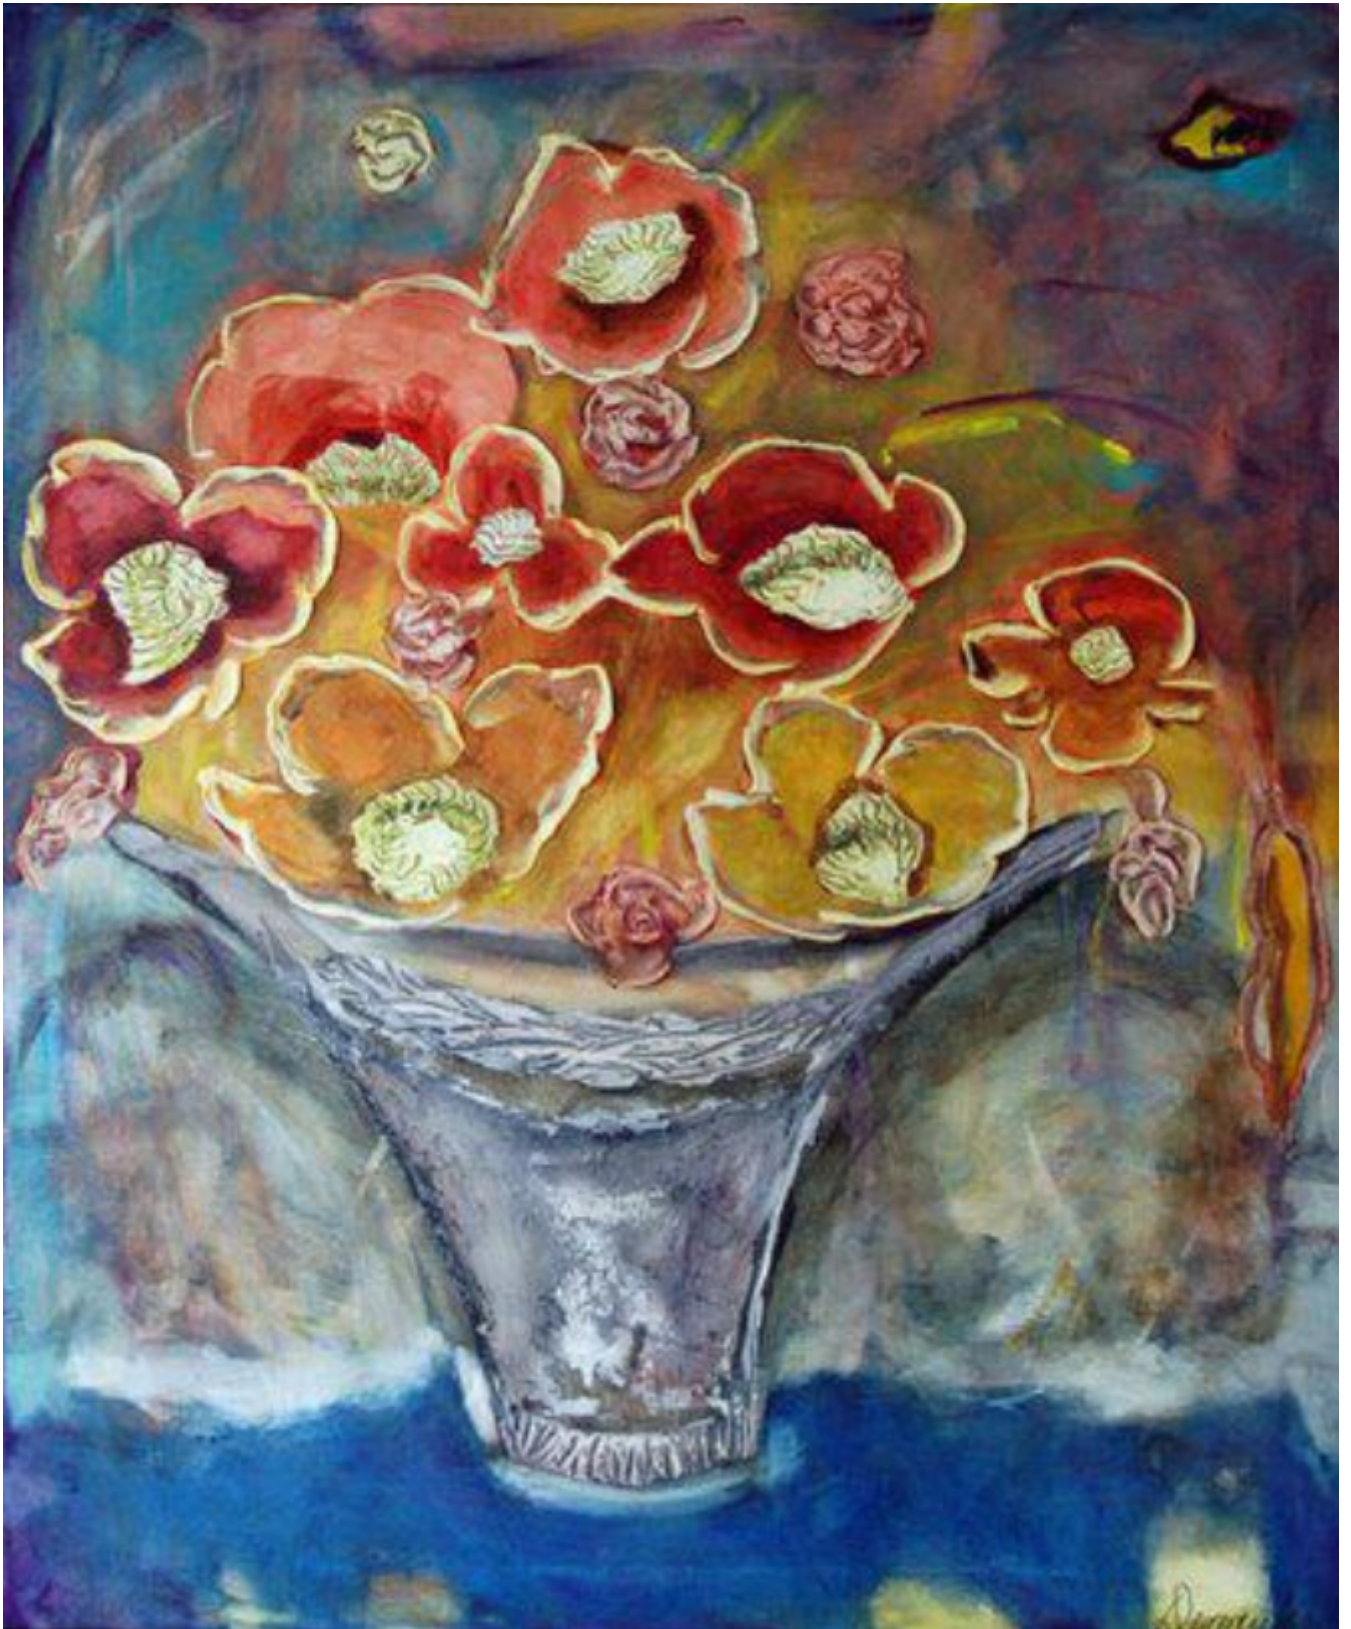

artéria

Folie florale

Dominique Desmeules

Sold

REF: 5812

Height: 91.5 cm (36")

Width: 76.5 cm (30.1")