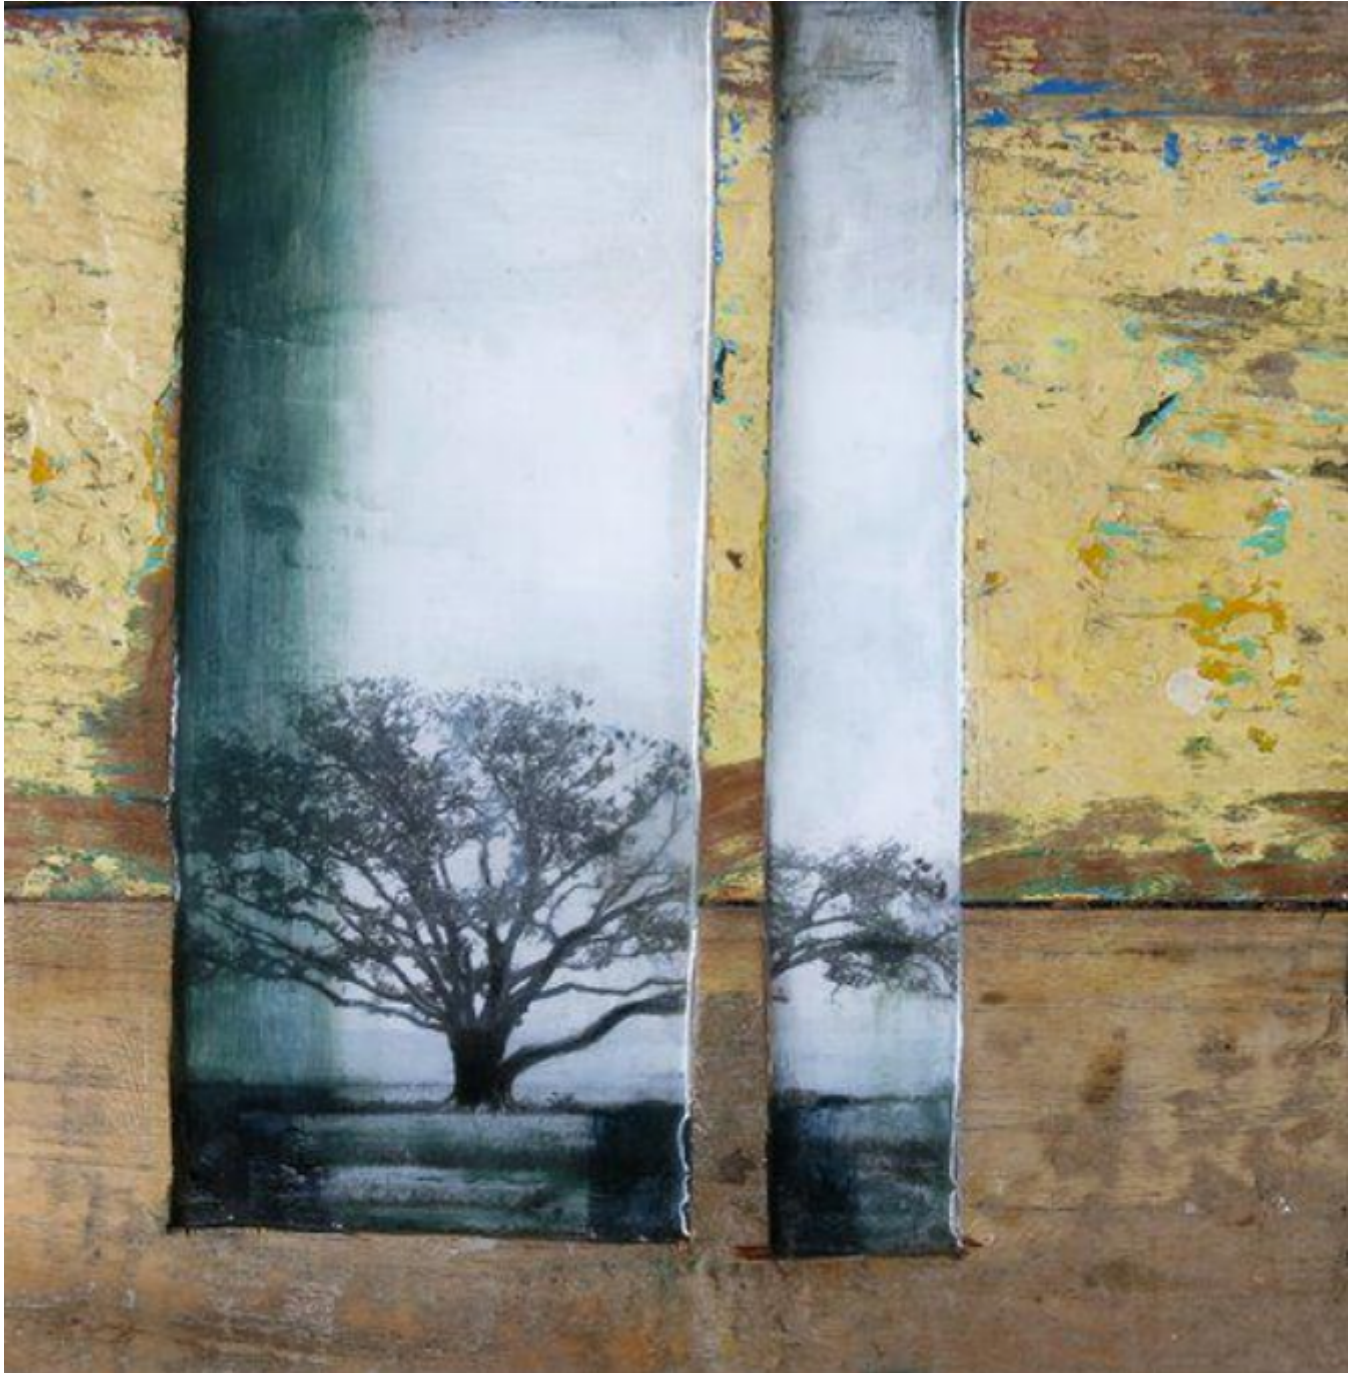

artéria

Chaï time

Amélie Desjardins

Sold

REF: 6069

DESCRIPTION

2014

SOLD

Dimensions: 10x10 inches / 25x25 cm