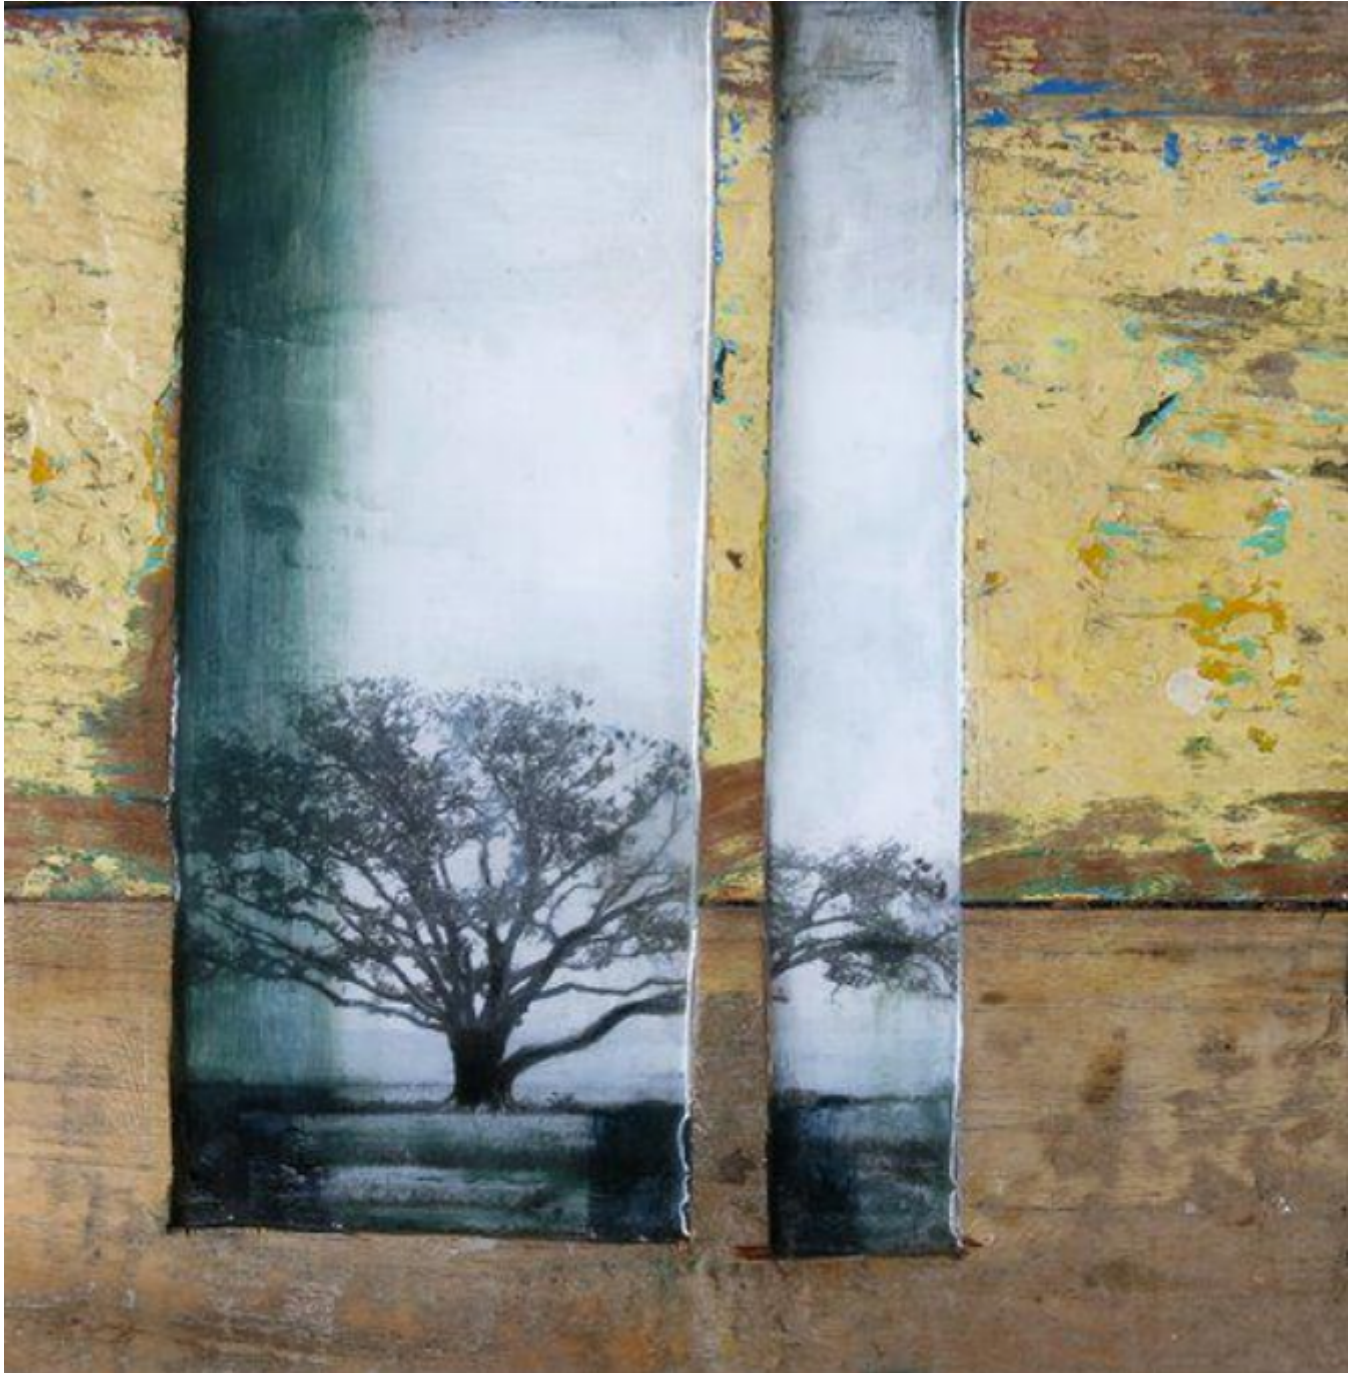

artêria

Chaï time

Amélie Desjardins

Sold

REF: 6069

DESCRIPTION

2014

SOLD

Dimensions: 10x10 inches / 25x25 cm