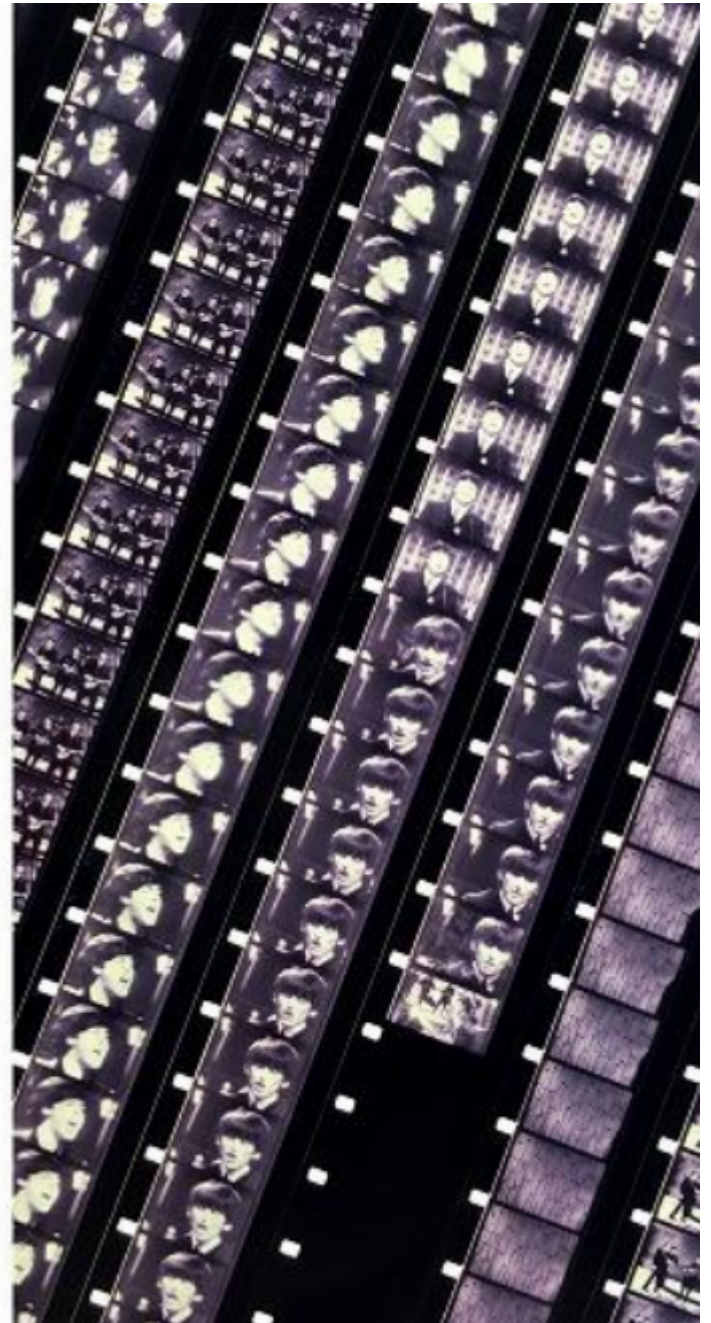

artéria

The Beatles-Ed Sullivan Show

Hugo Cantin

Sold

REF: 13718

Height: 91.5 cm (36")

Width: 36 cm (14.2")