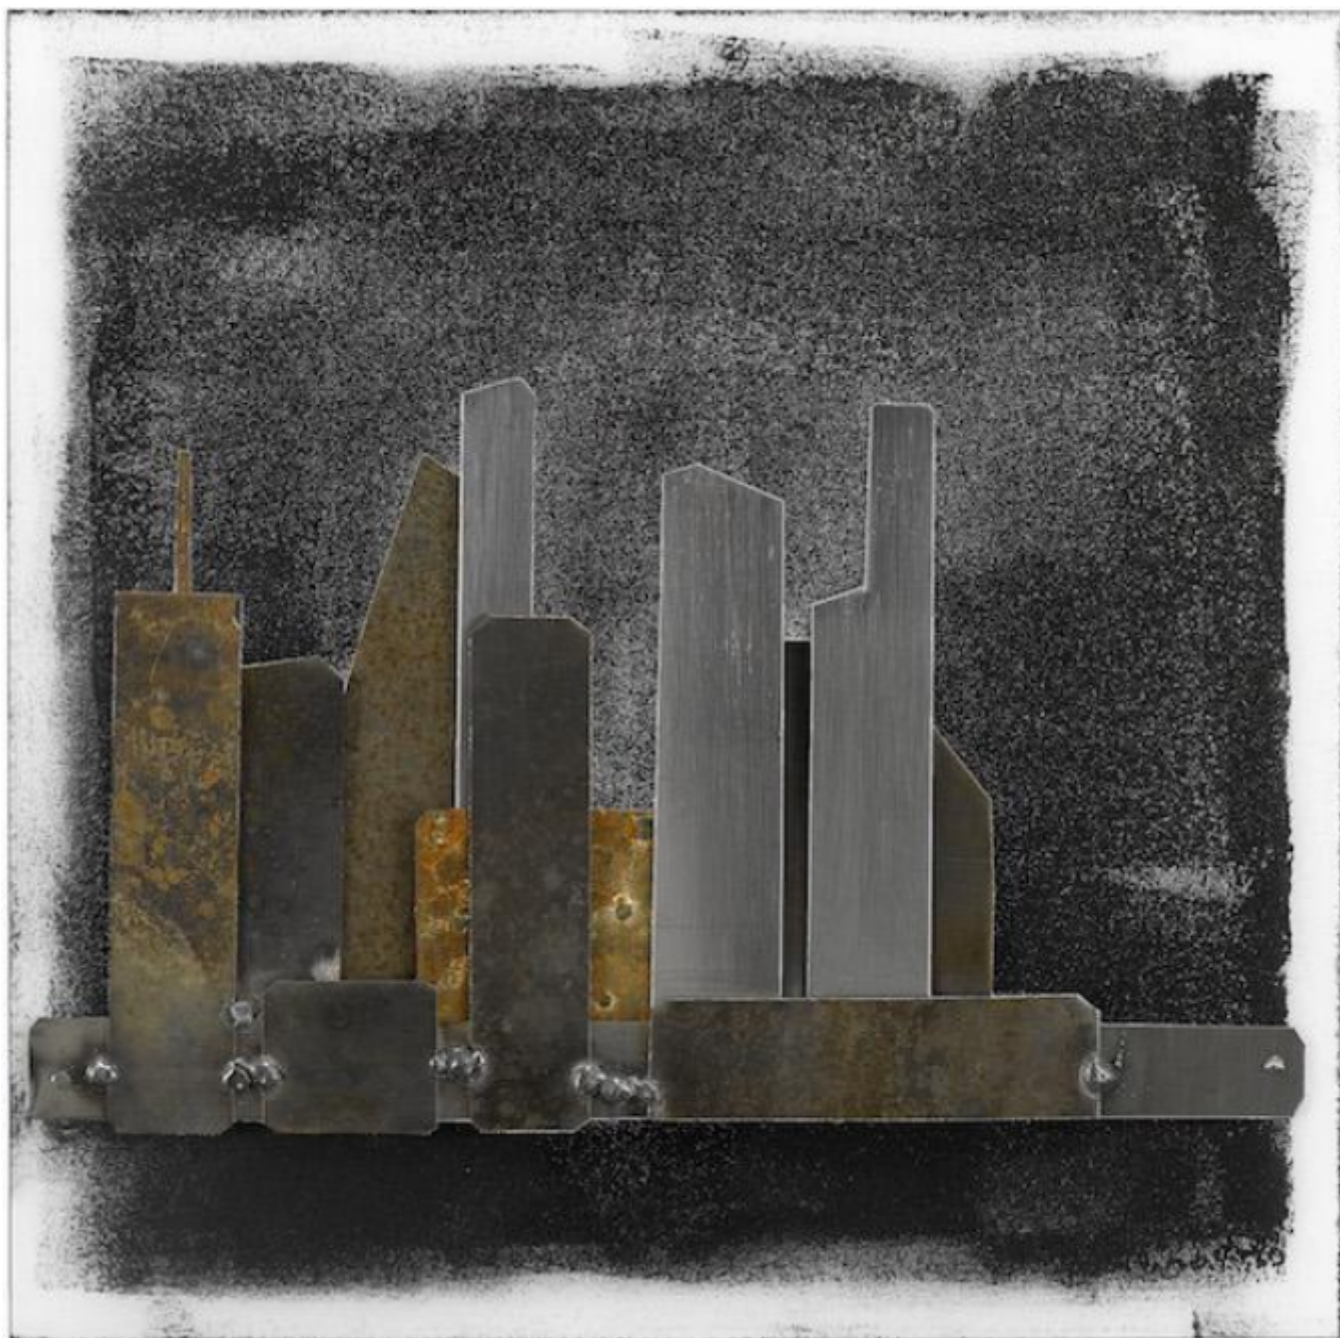

artéria

NOCITY-1

Thierry Hoyau

Sold

REF: 14051

Height: 23 cm (9.1")

Width: 23 cm (9.1")

DESCRIPTION

2017

Welded steel and acrylic on wood