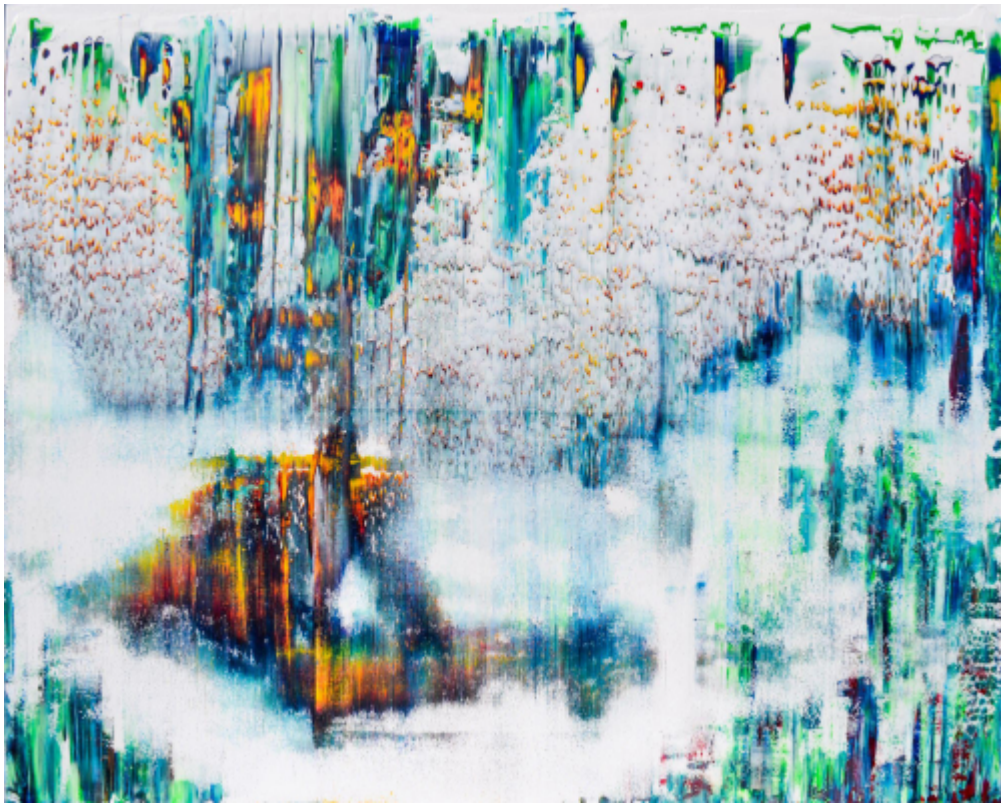

artéria

Through The Surface

Isabelle Beaubien

REF: 15191

Height: 122 cm (48") Width: 152.5 cm (60")

Sold

Acrylic and resin on canvas