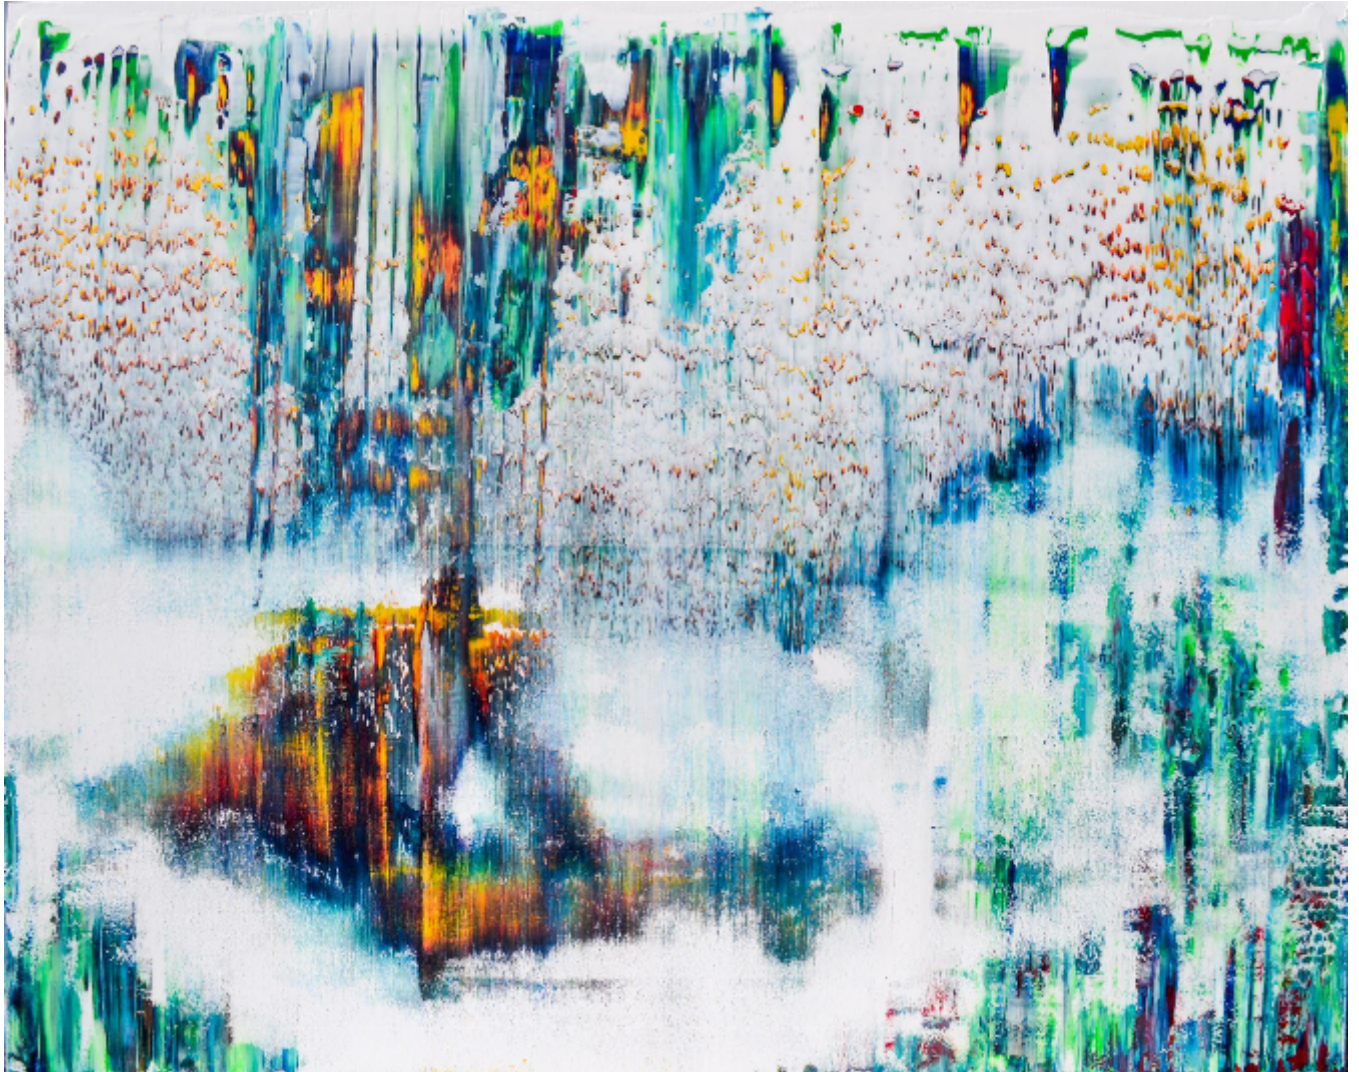

artéria

---

Through The Surface

Isabelle Beaubien

Sold

REF: 15191

Height: 122 cm (48")

Width: 152.5 cm (60")

## DESCRIPTION

---

Acrylic and resin on canvas