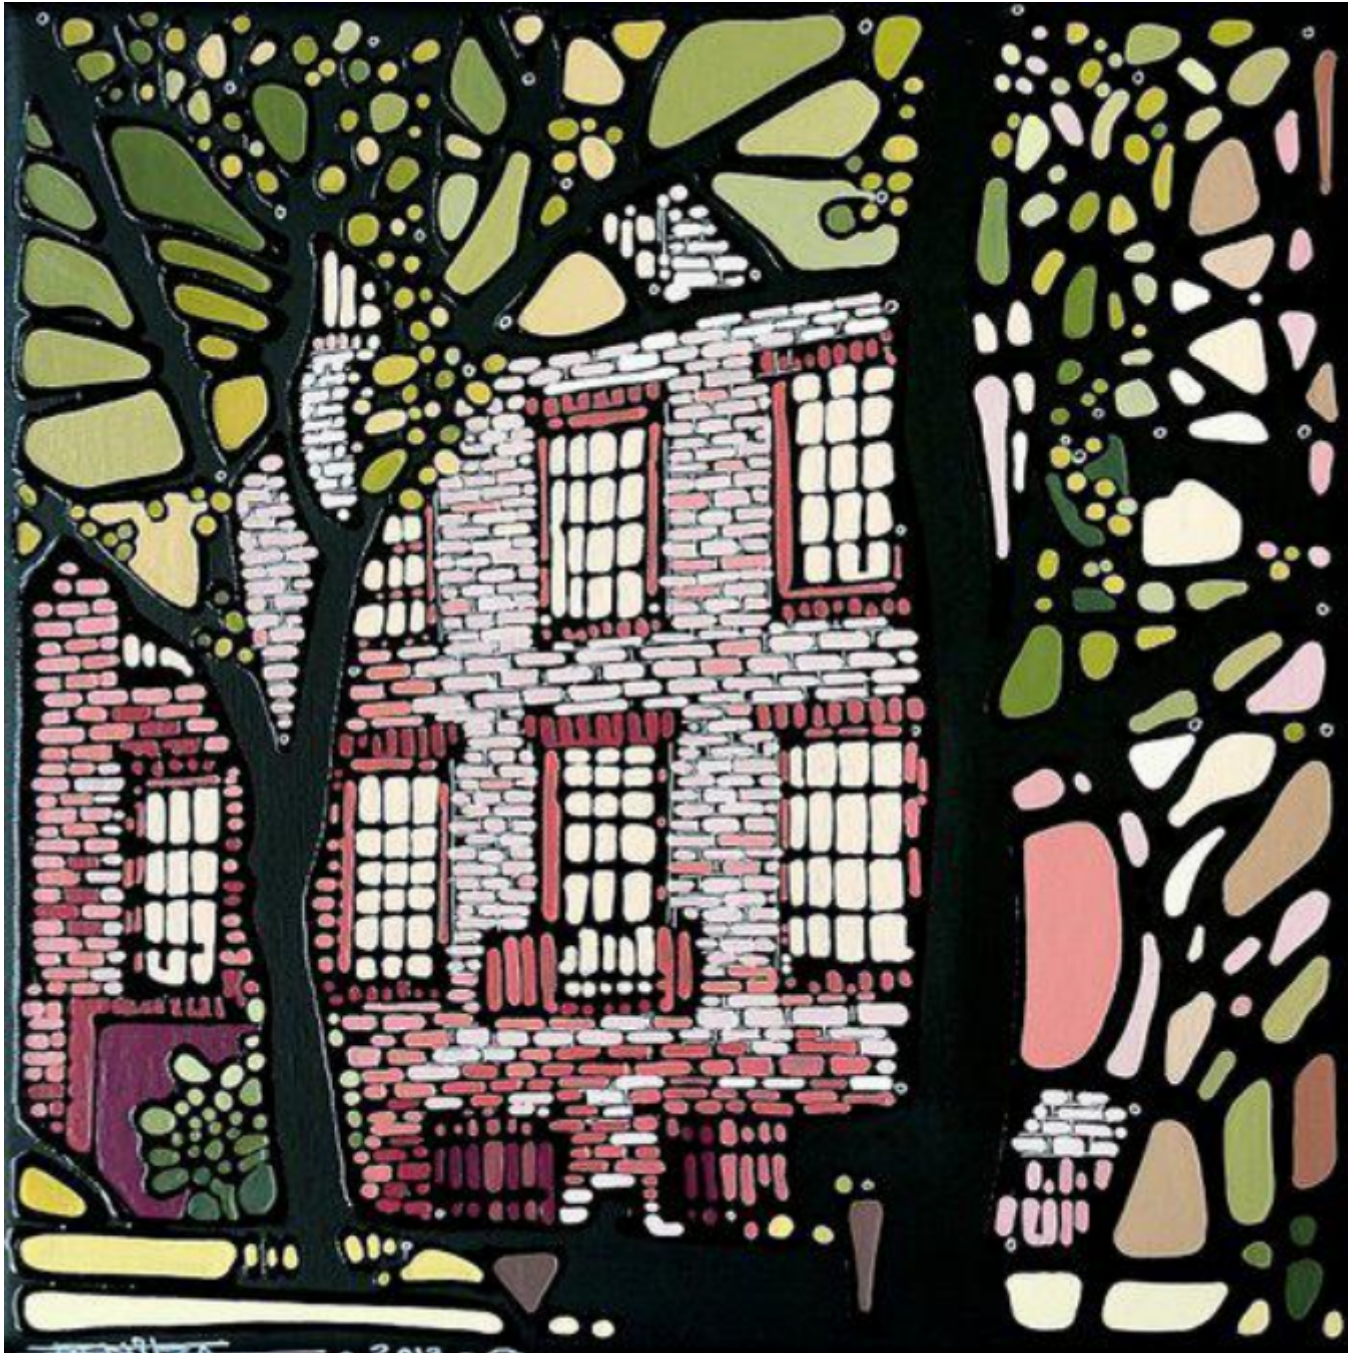

artéria

Subtle

Denitza

Sold

REF: 5544

DESCRIPTION

2013

SOLD

Dimensions: 10x10 inches / 25x25 cm