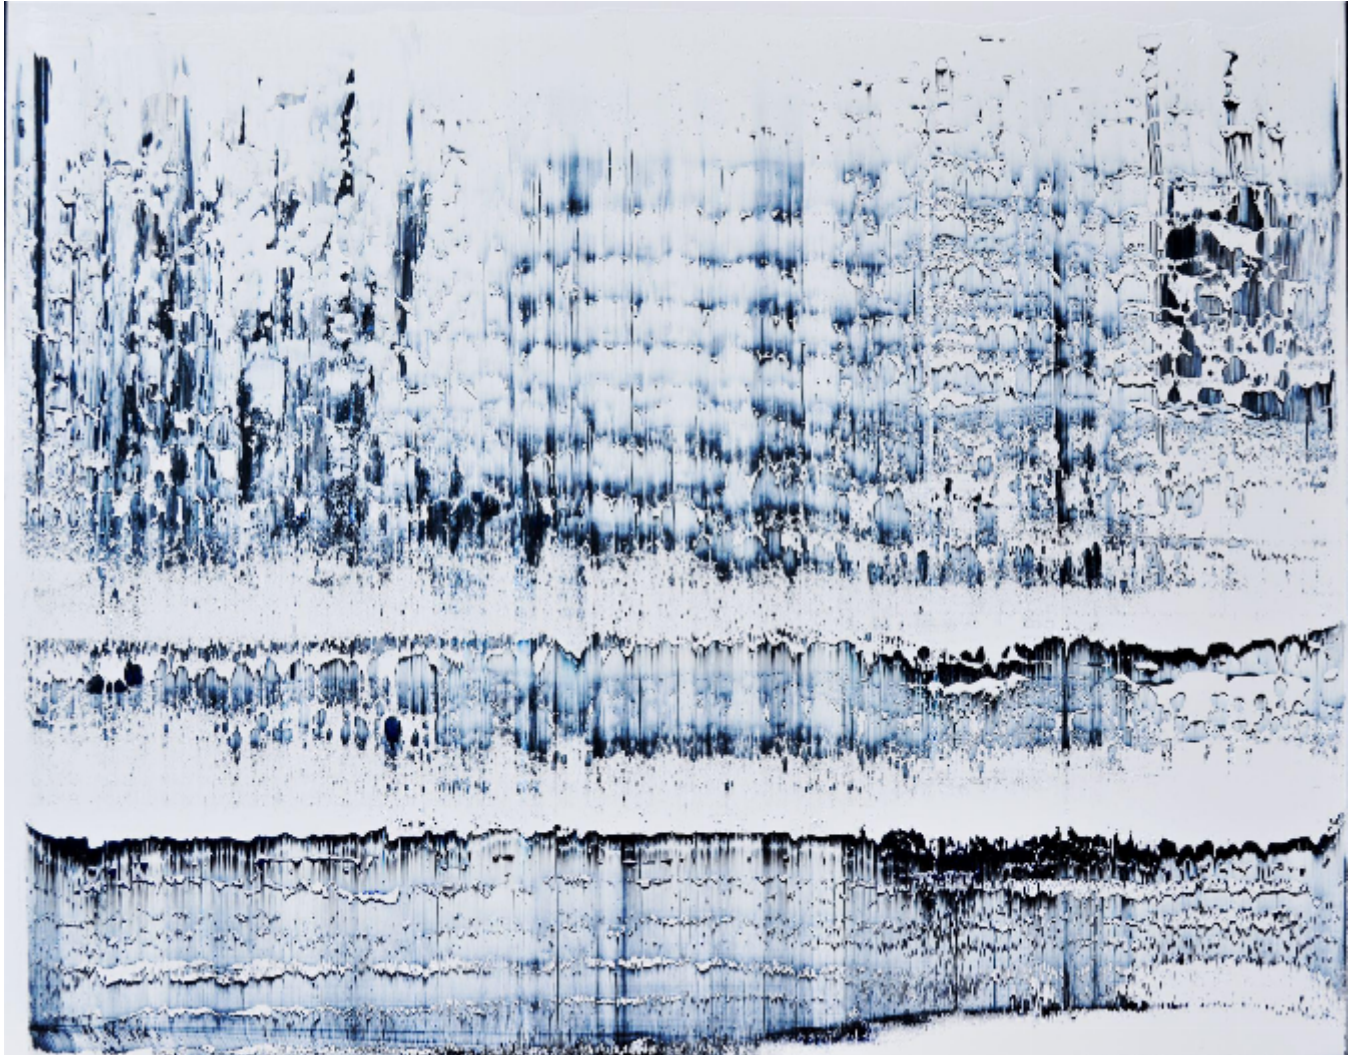

artéria

---

**Storm**

Isabelle Beaubien

Sold

REF: 14922

Height: 122 cm (48")

Width: 152.5 cm (60")

Depth: 1.6 cm (0.6")

## DESCRIPTION

---

Acrylic and resin on canvas