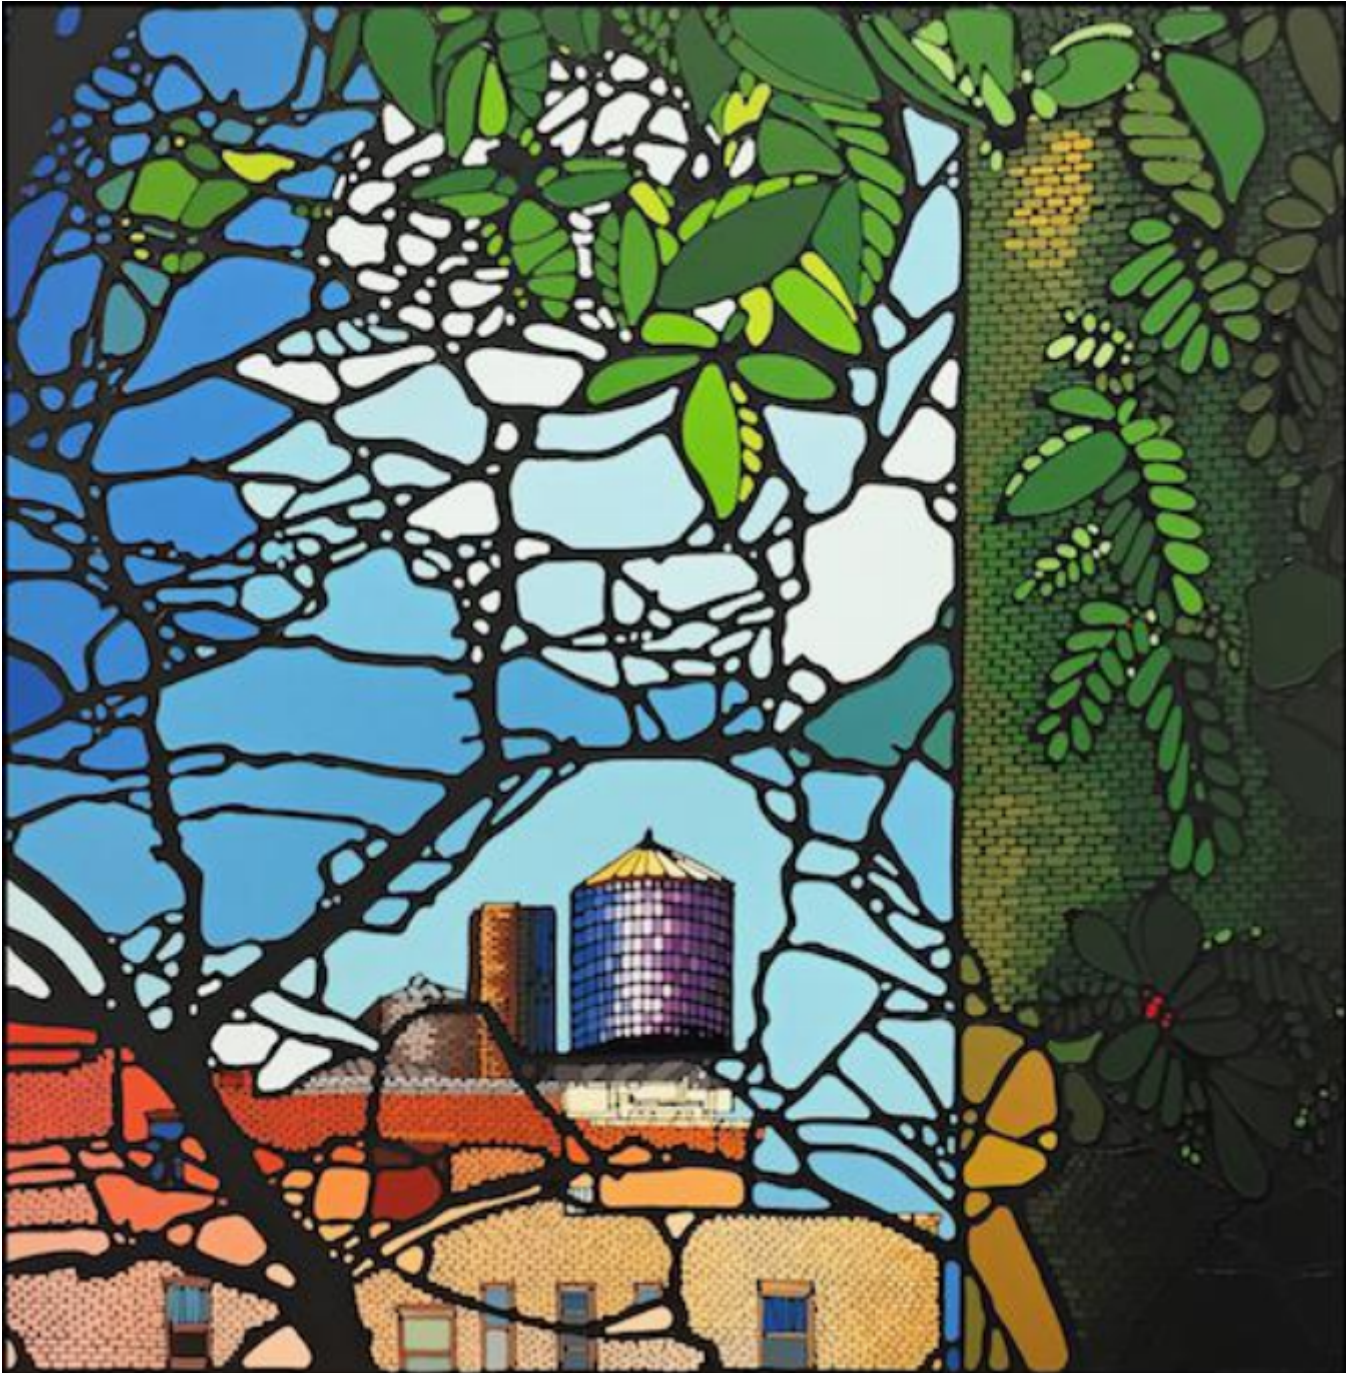

artéria

Ordinary Day

Denitza

Sold

REF: 12330

DESCRIPTION

2016

SOLD

Dimensions: 30x30 inches / 76x76 cm