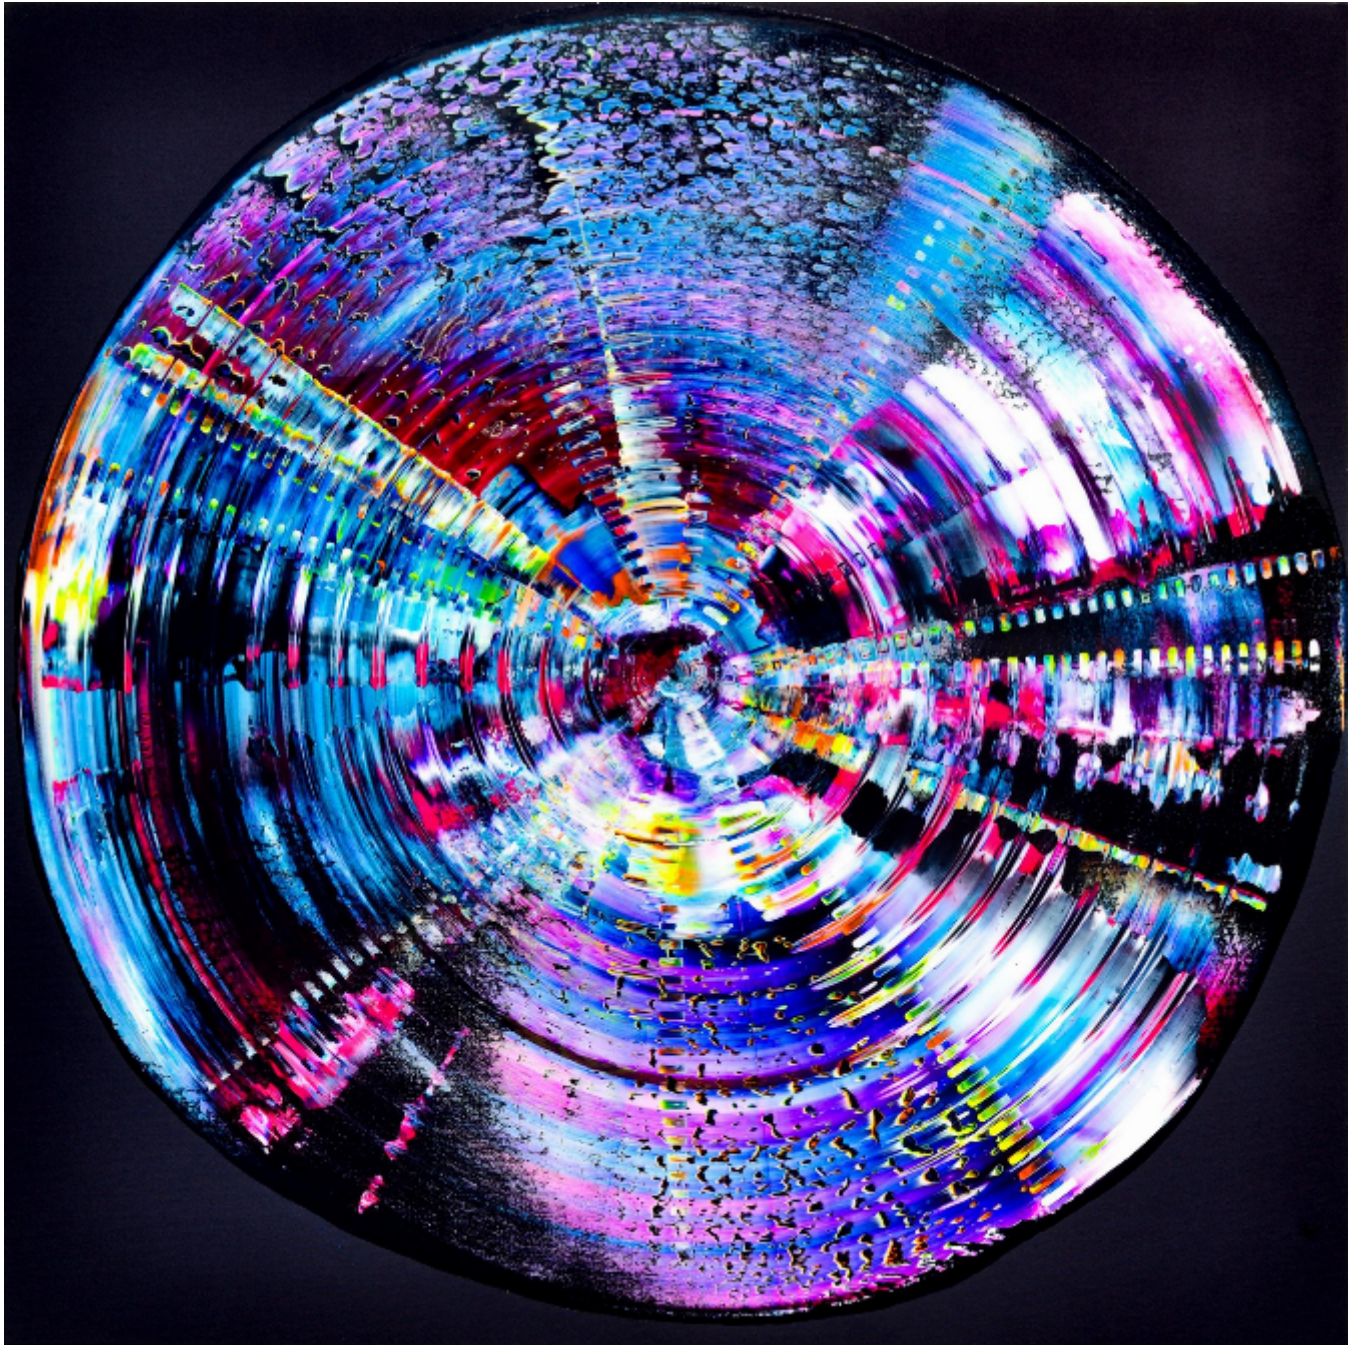

# artéria

Now

Isabelle Beaubien

Sold

REF: 17045

Height: 121.87 cm (48")

Width: 121.87 cm (48")

Depth: 4.06 cm (1.6")

## DESCRIPTION

---

Acrylic and resin on canvas. Do it now. Sometimes later becomes never.