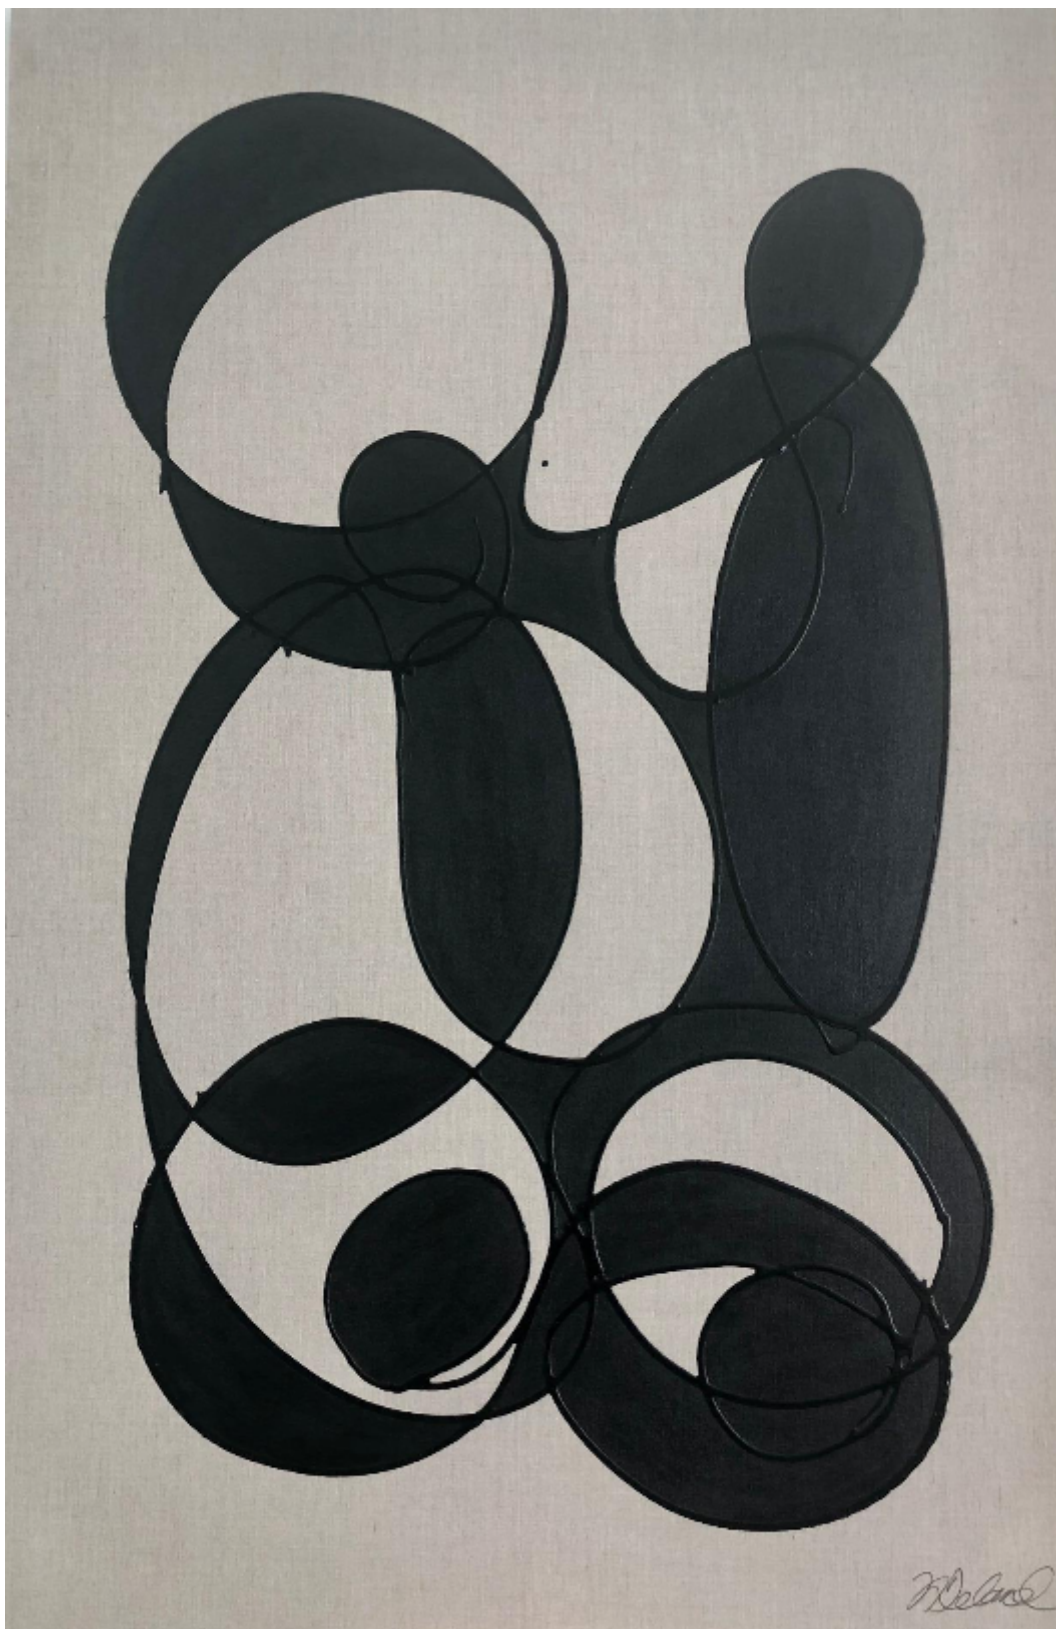

artéria

Nouveau depart

Nathalie Deland

Sold

REF: 16805

Height: 152.34 cm (60")

Width: 101.56 cm (40")

DESCRIPTION

2021
Painting on linen