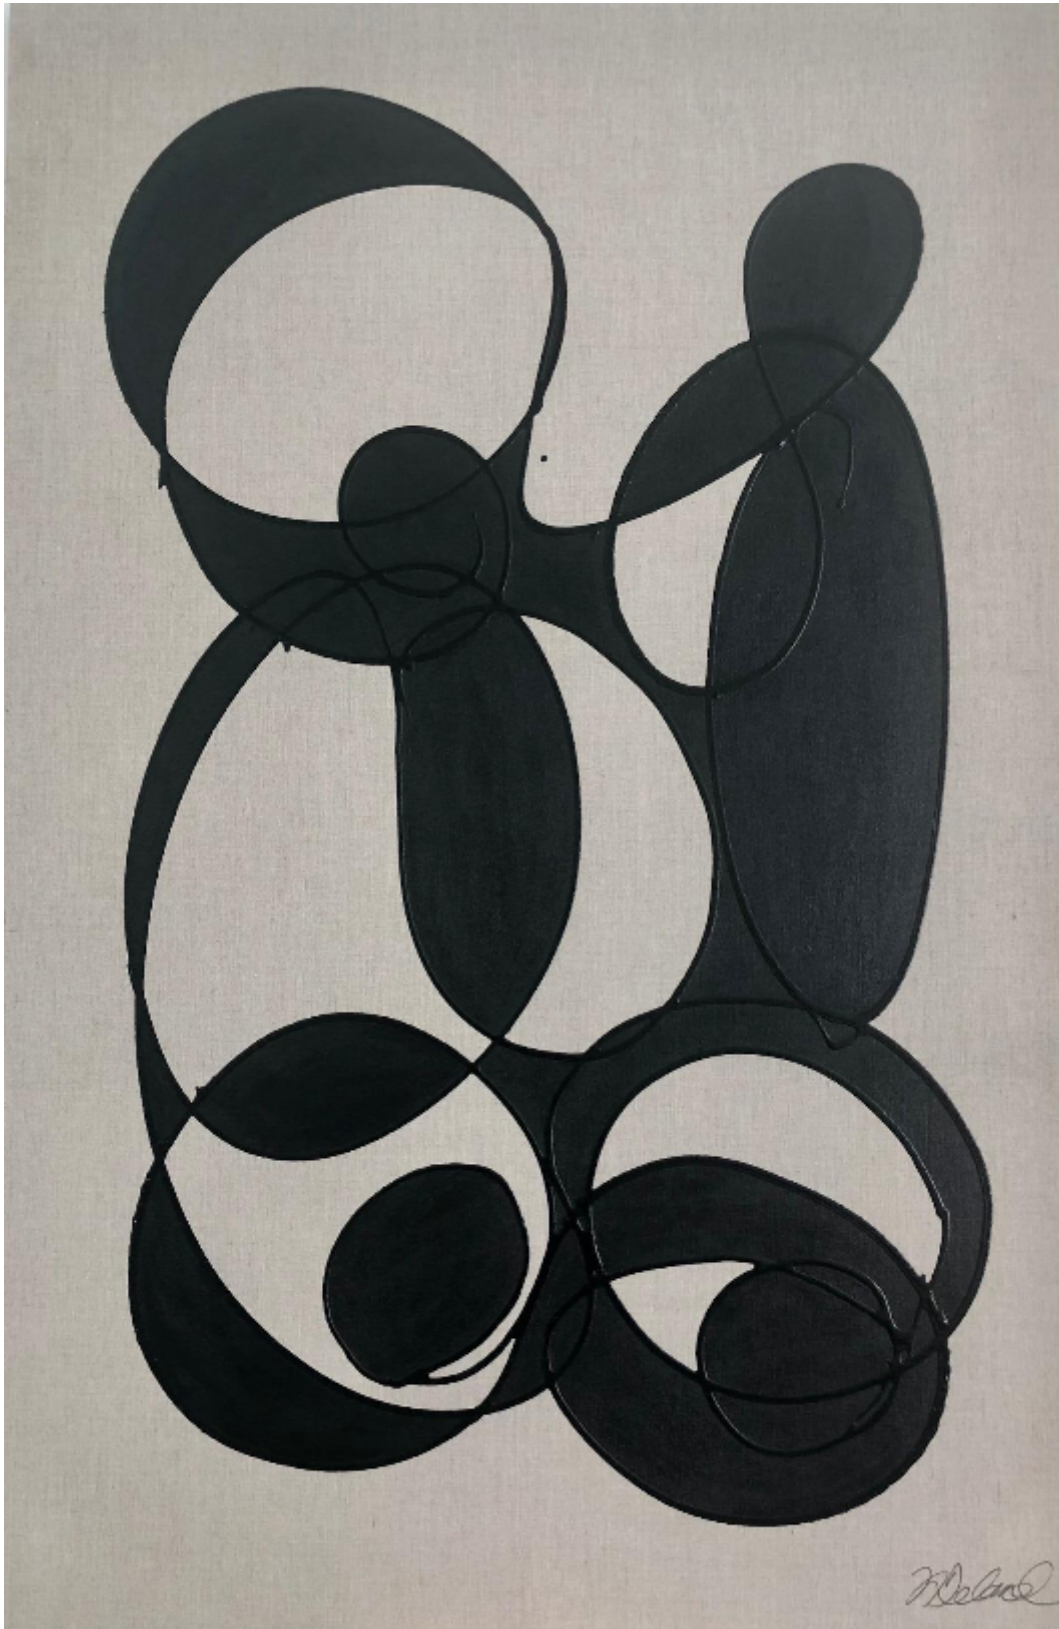

artéria

Nouveau depart

Nathalie Deland

Sold

REF: 16805

Height: 152.34 cm (60")

Width: 101.56 cm (40")

DESCRIPTION

2021
Painting on linen