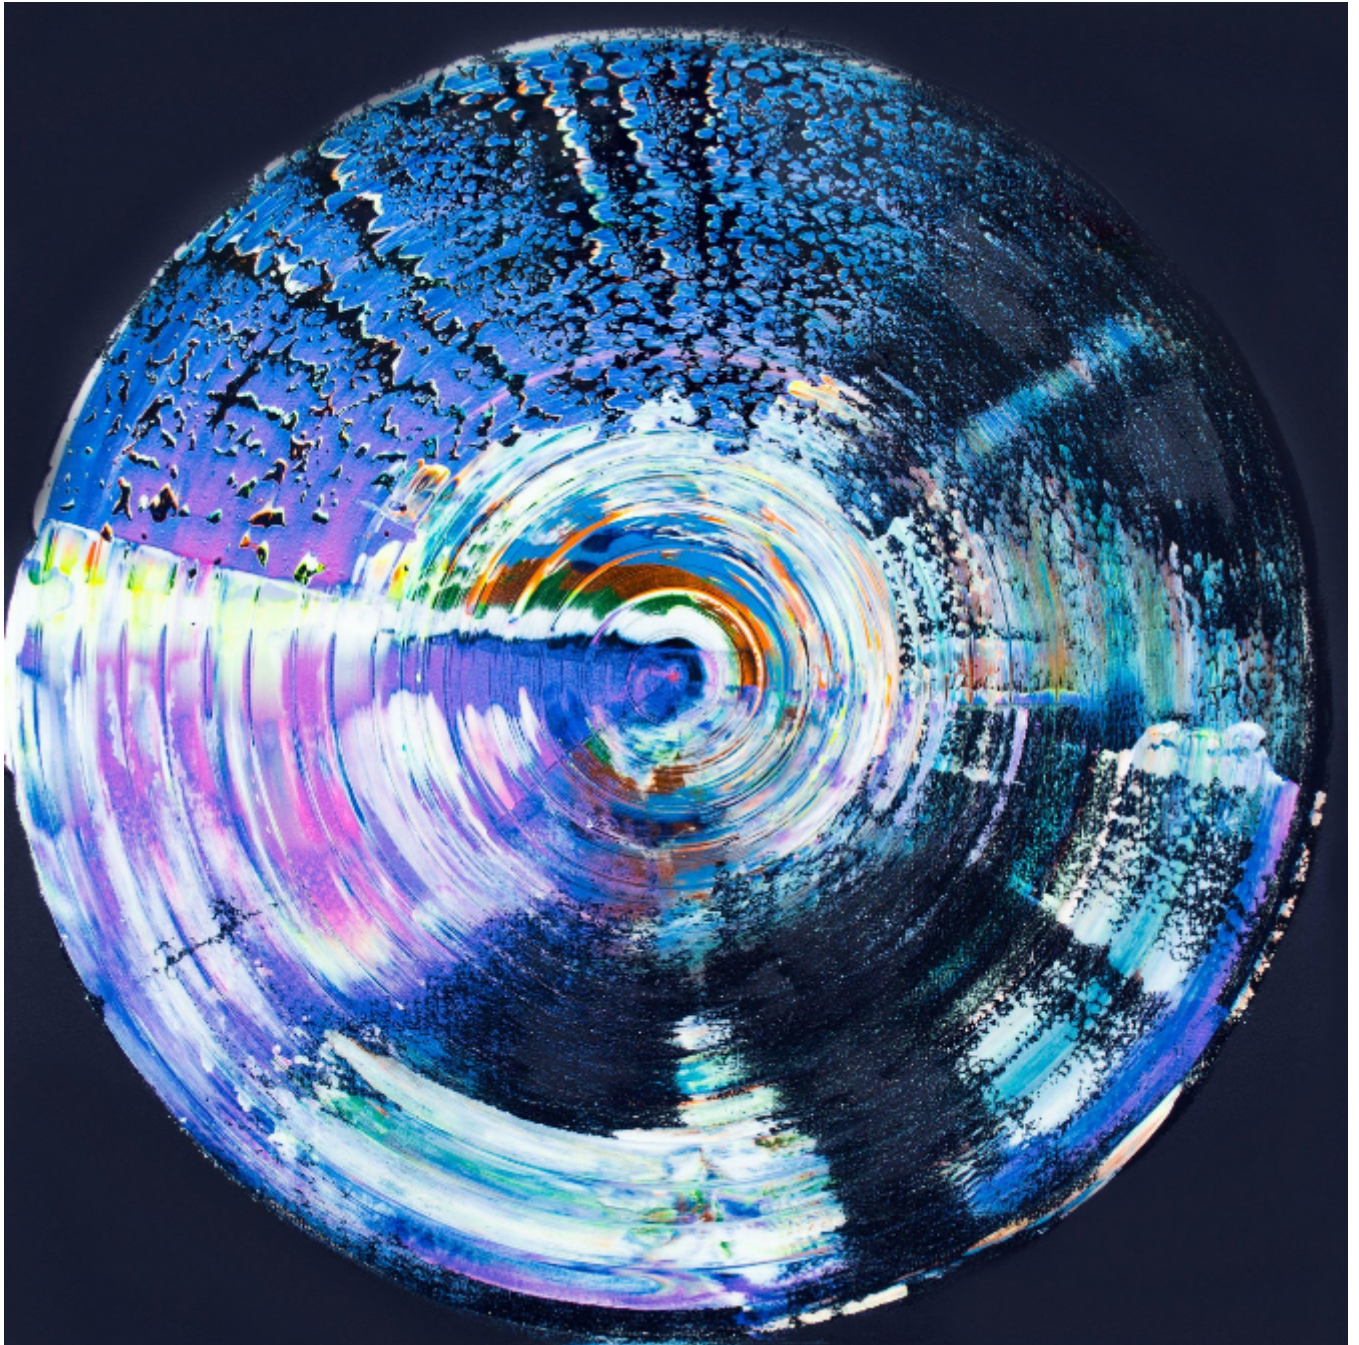

artéria

Moonlight

Isabelle Beaubien

Sold

REF: 14924

Height: 122 cm (48")

Width: 122 cm (48")

DESCRIPTION

Acrylic and resin on canvas