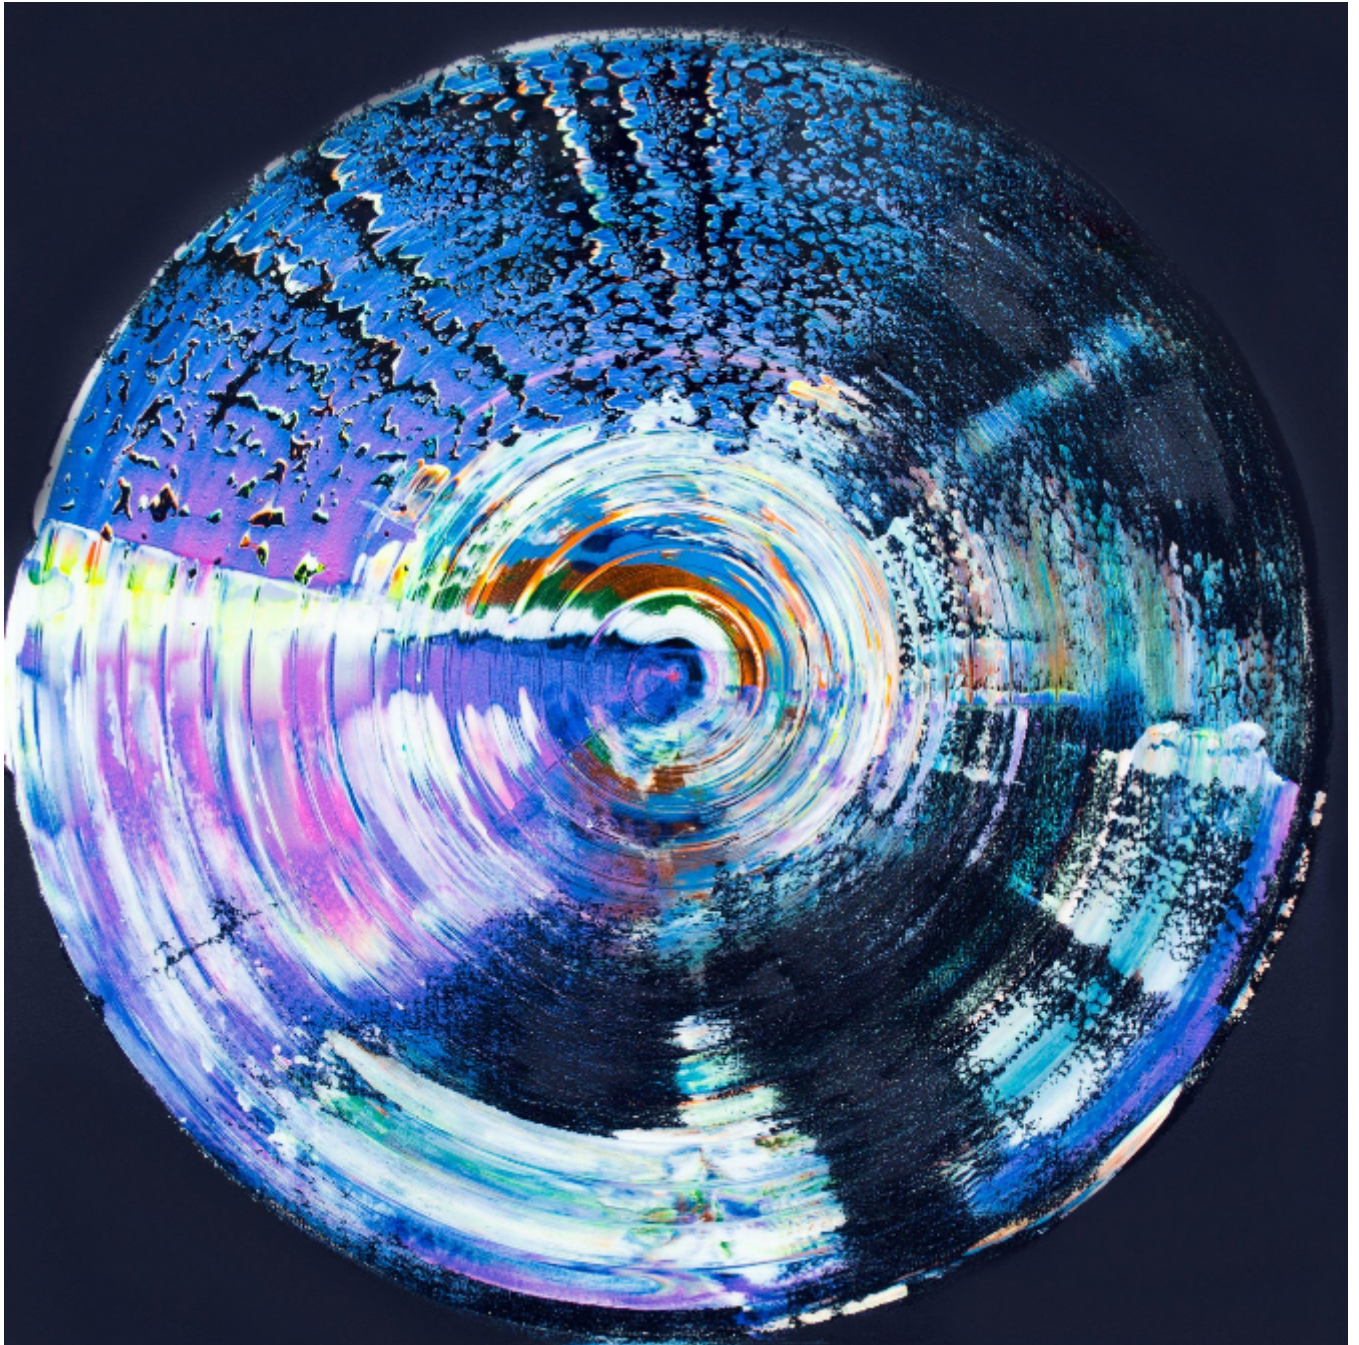

artéria

---

**Moonlight**

Isabelle Beaubien

Sold

REF: 14924

Height: 122 cm (48")

Width: 122 cm (48")

## DESCRIPTION

---

Acrylic and resin on canvas