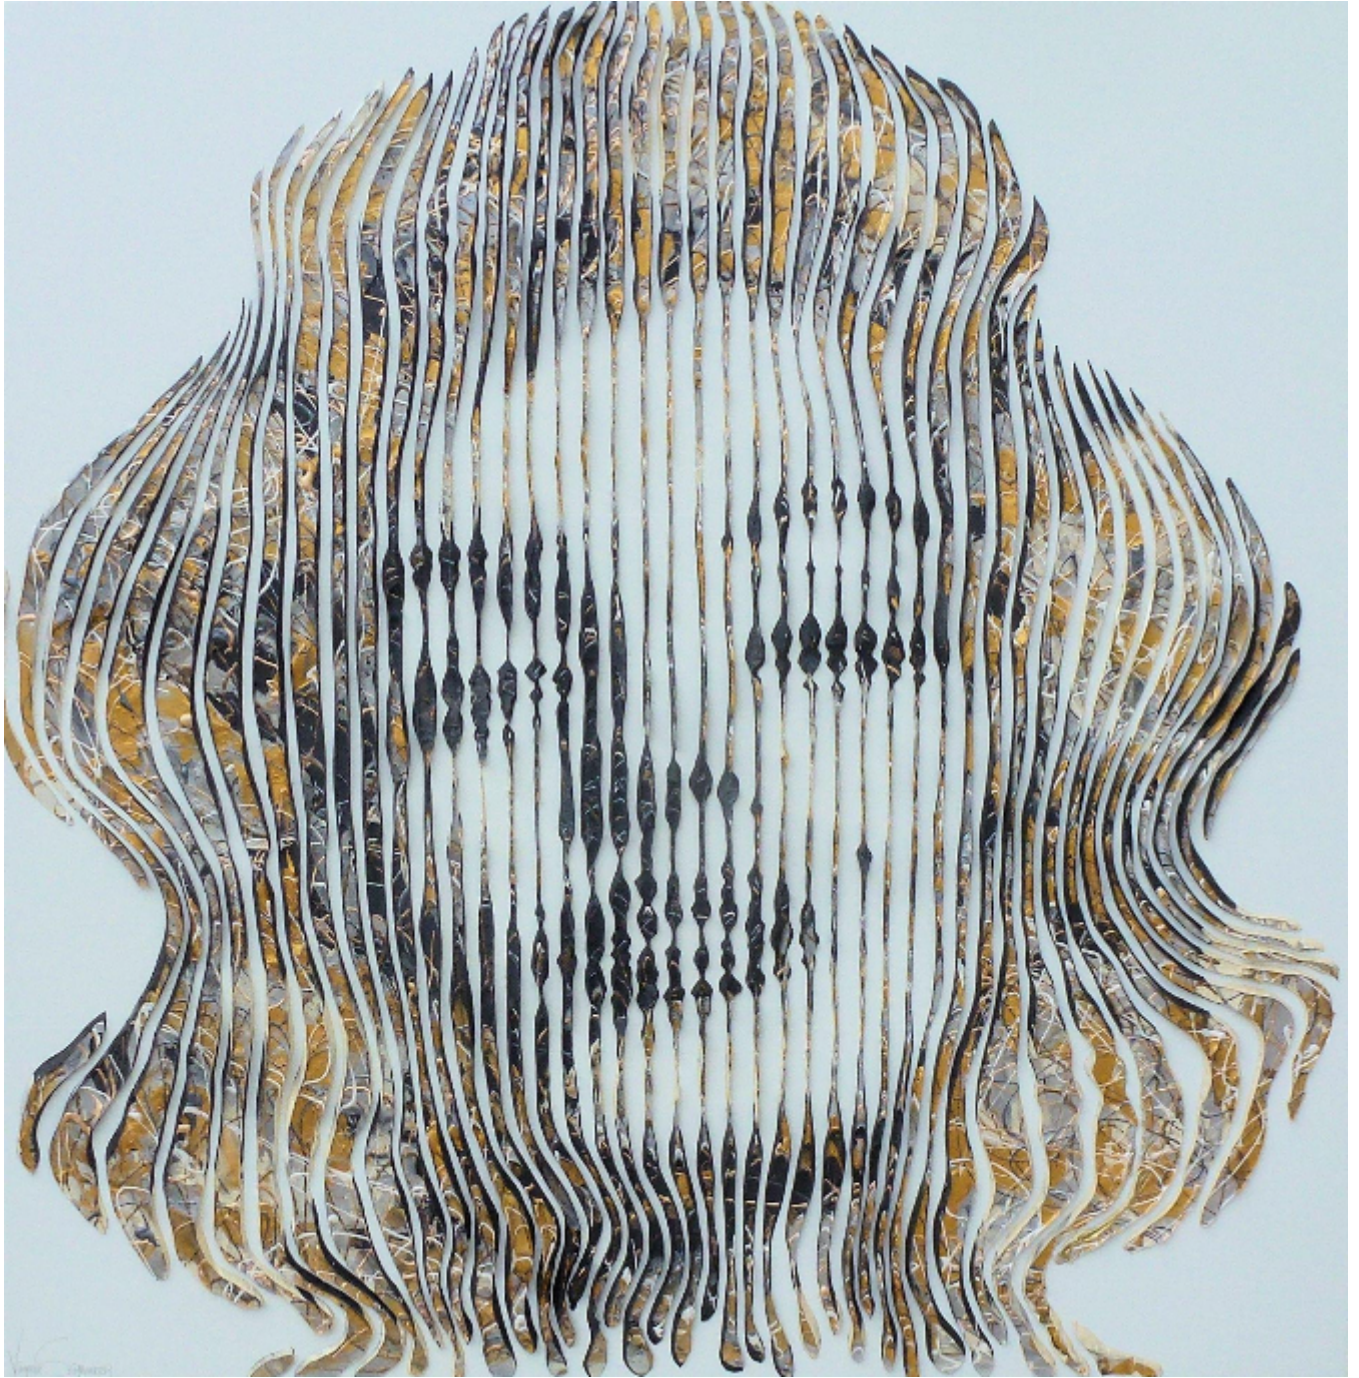

artéria

Marilyn Timeless

Virginie Schroeder

Sold

REF: 15031

Height: 122 cm (48")

Width: 122 cm (48")

## DESCRIPTION

---

2018