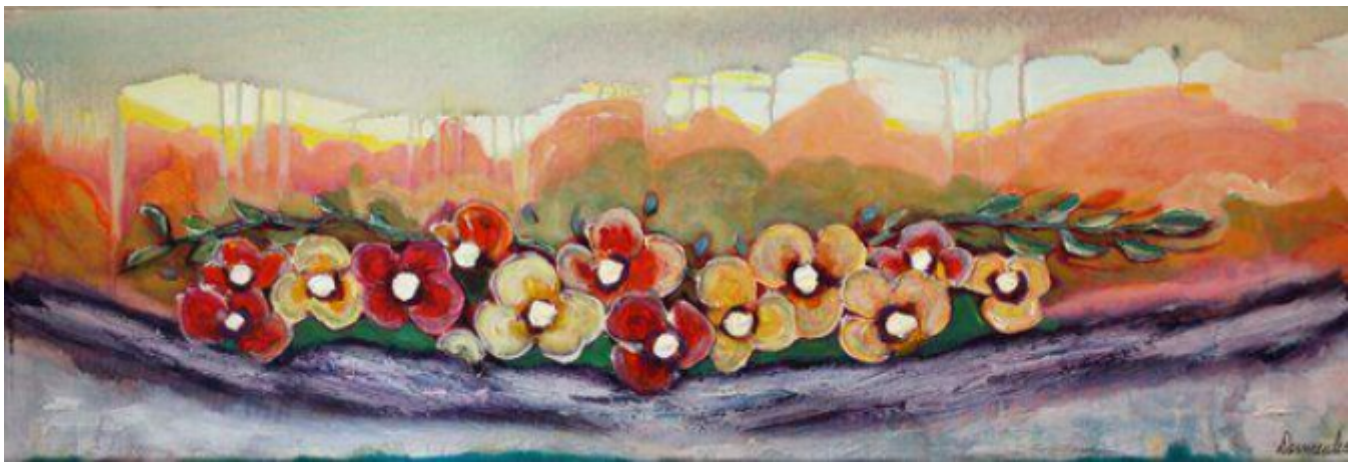

artéria

---

Lumière à l'horizon

Dominique Desmeules

Sold

REF: 7118

Height: 41 cm (16.1")

Width: 122 cm (48")