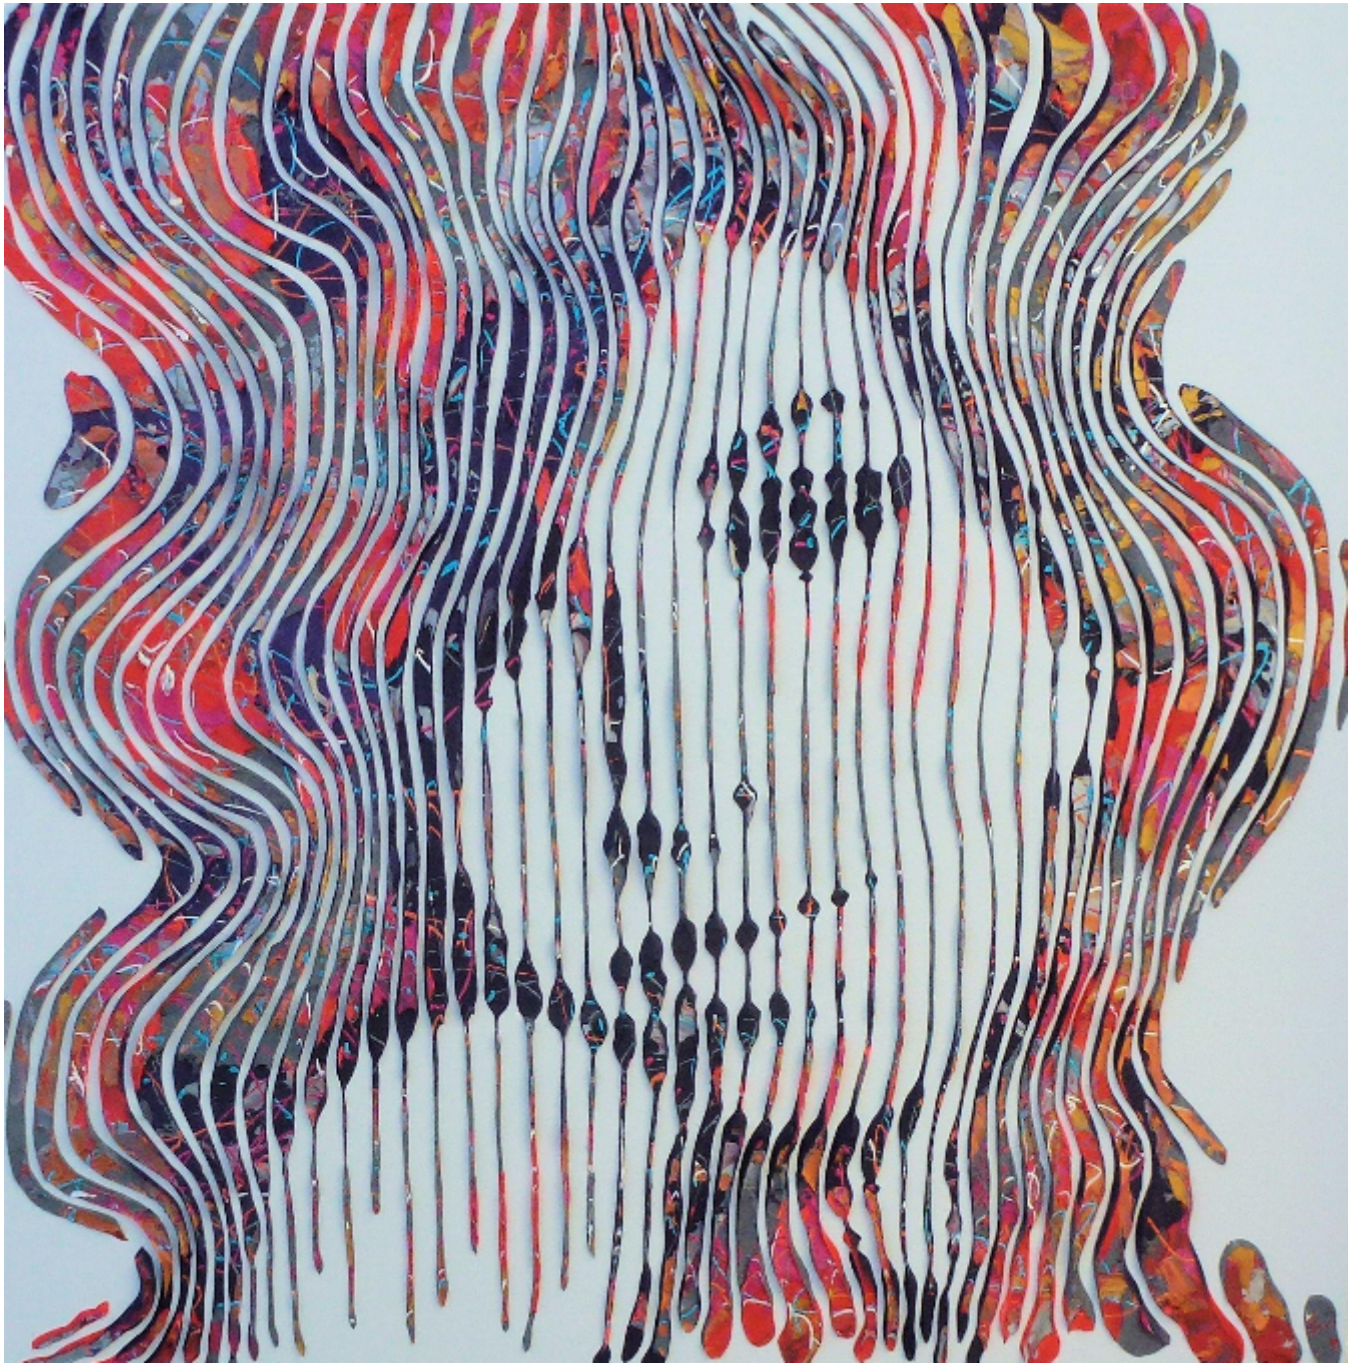

artéria

---

L'émouvante Amy Winehouse

Virginie Schroeder

Sold

REF: 14721

Height: 122 cm (48")

Width: 122 cm (48")