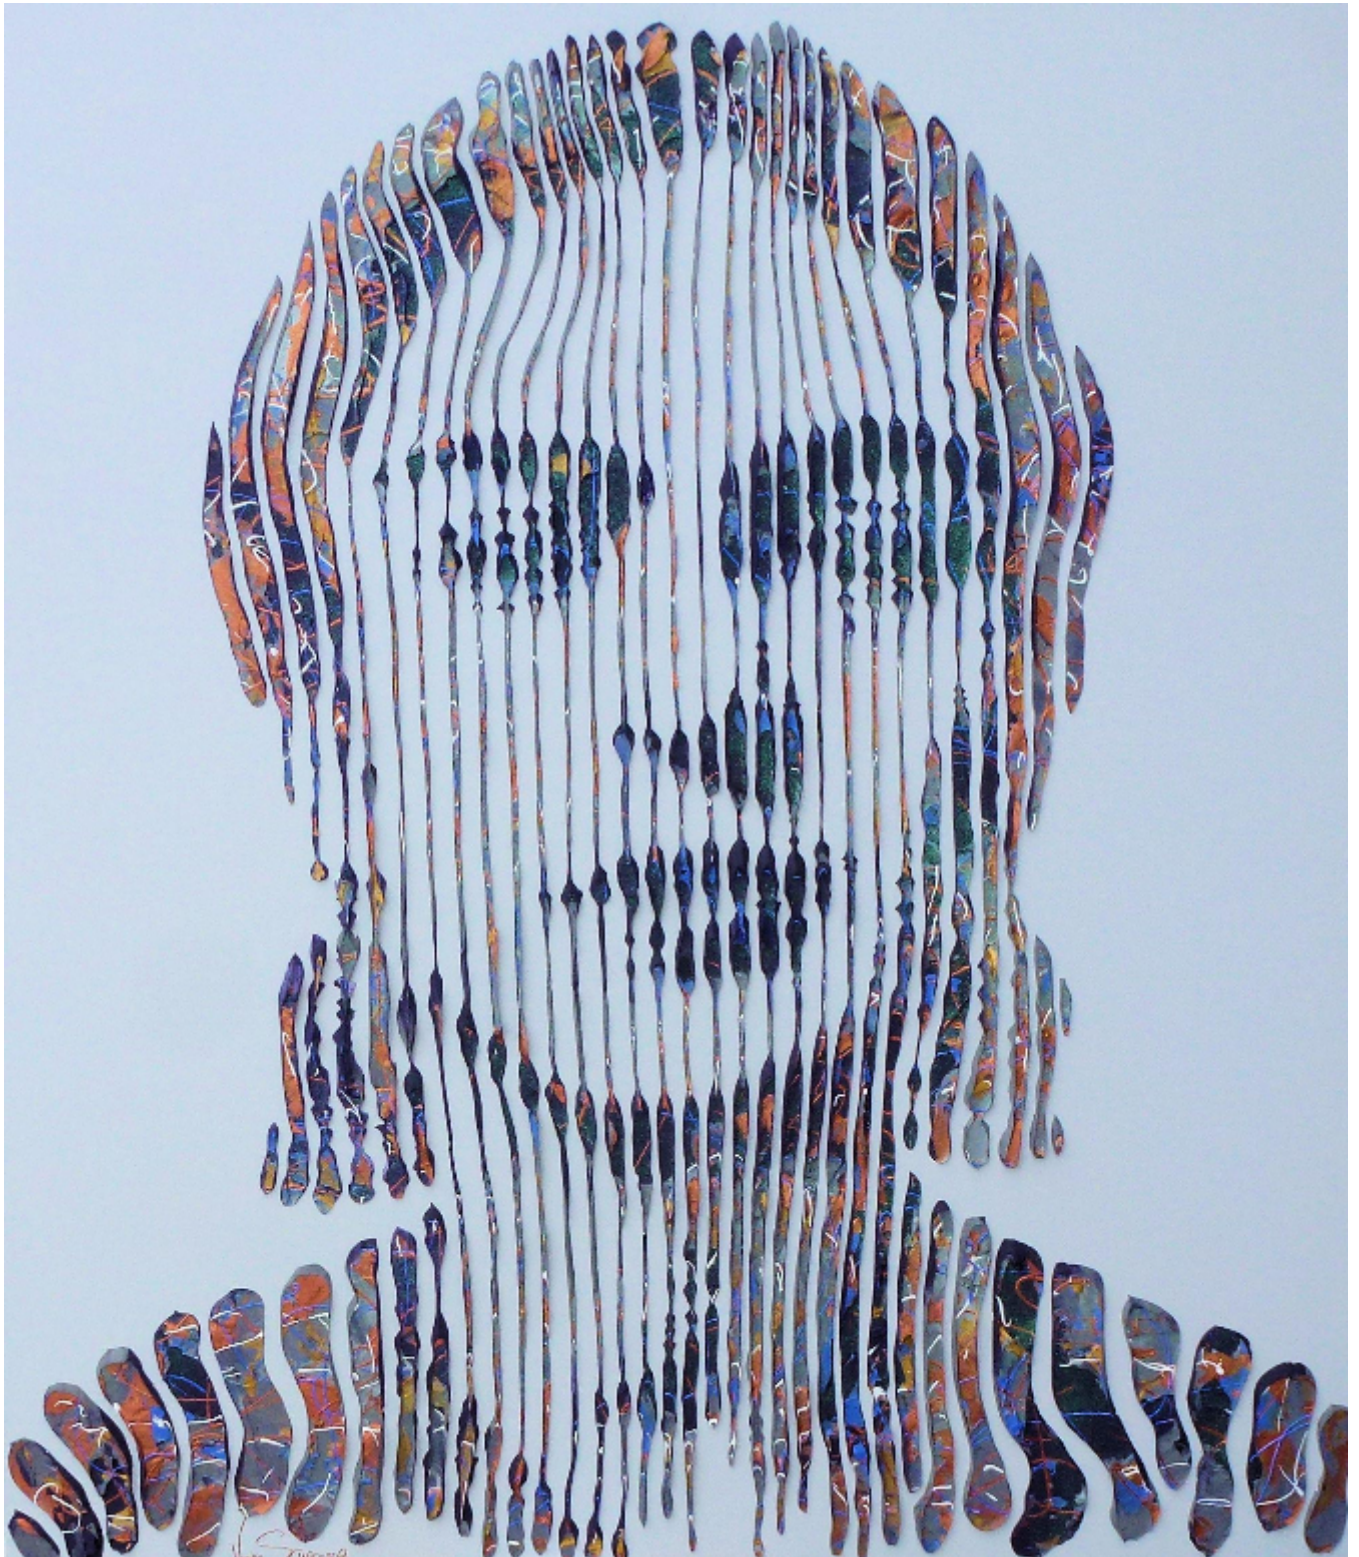

DESCRIPTION

2018