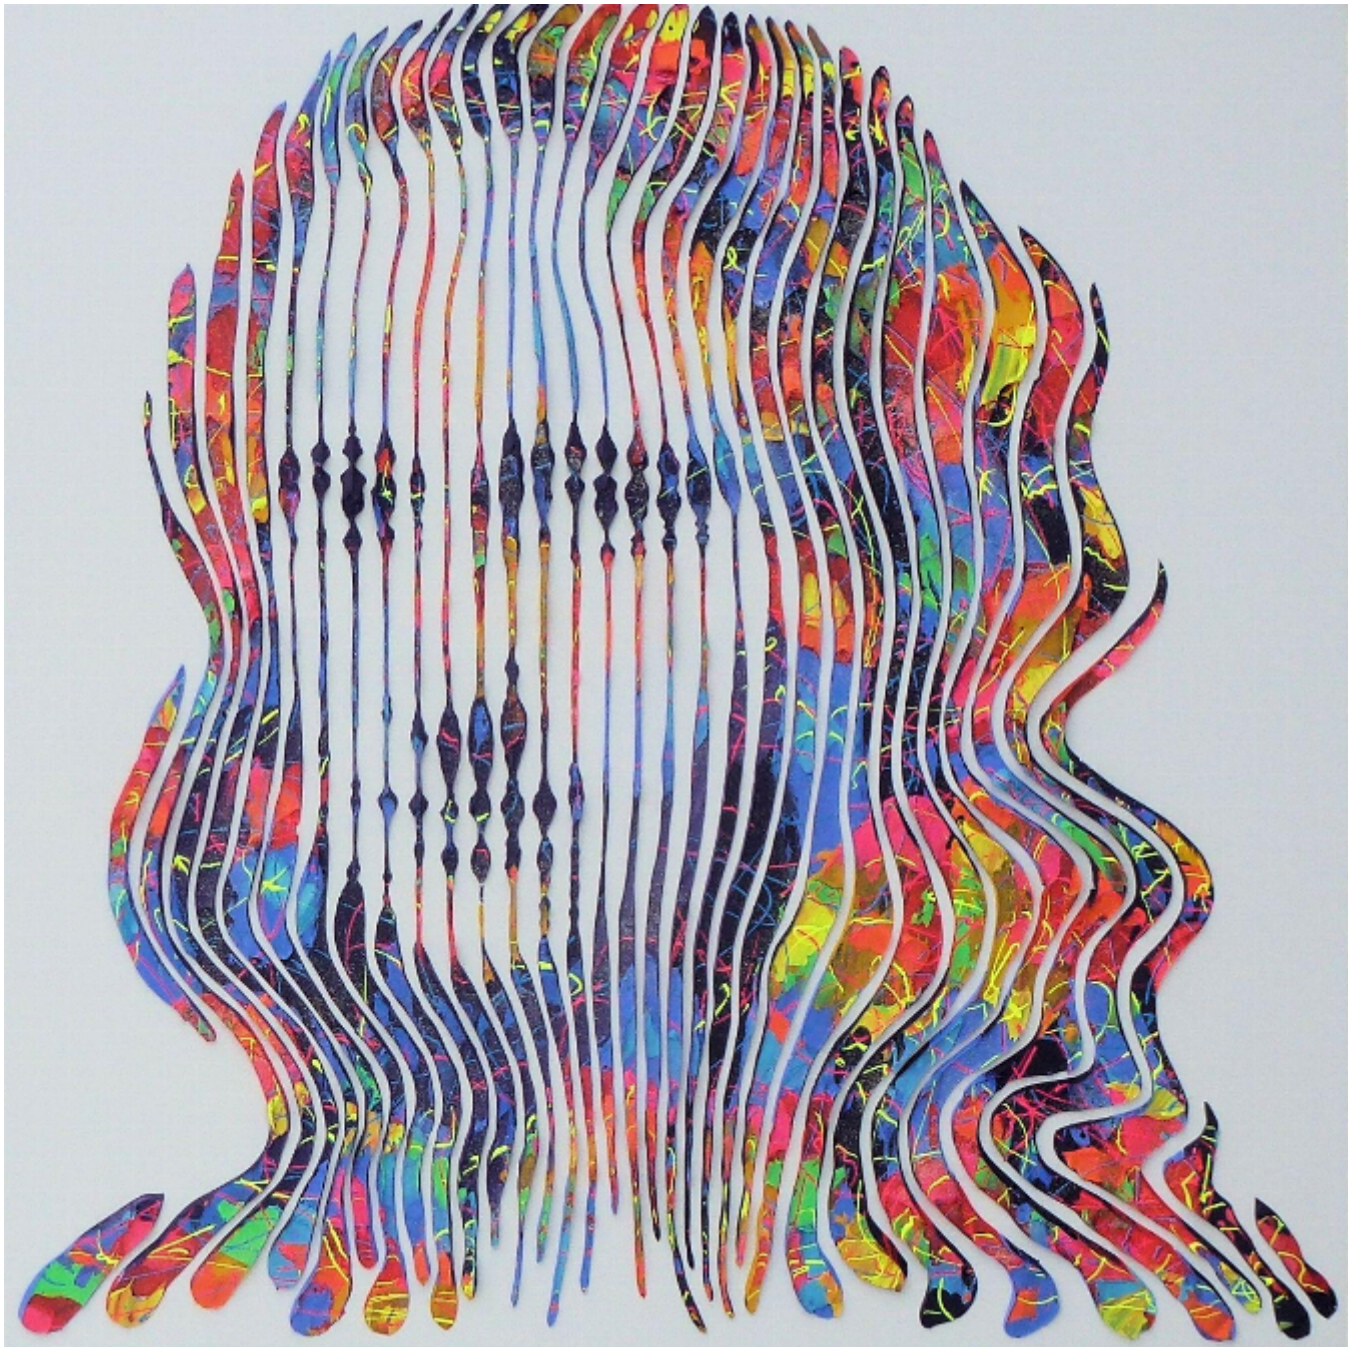

artéria

La Joconde d'aujourd'hui

Virginie Schroeder

Sold

REF: 14461

Height: 122 cm (48")

Width: 122 cm (48")

## DESCRIPTION

---

2017