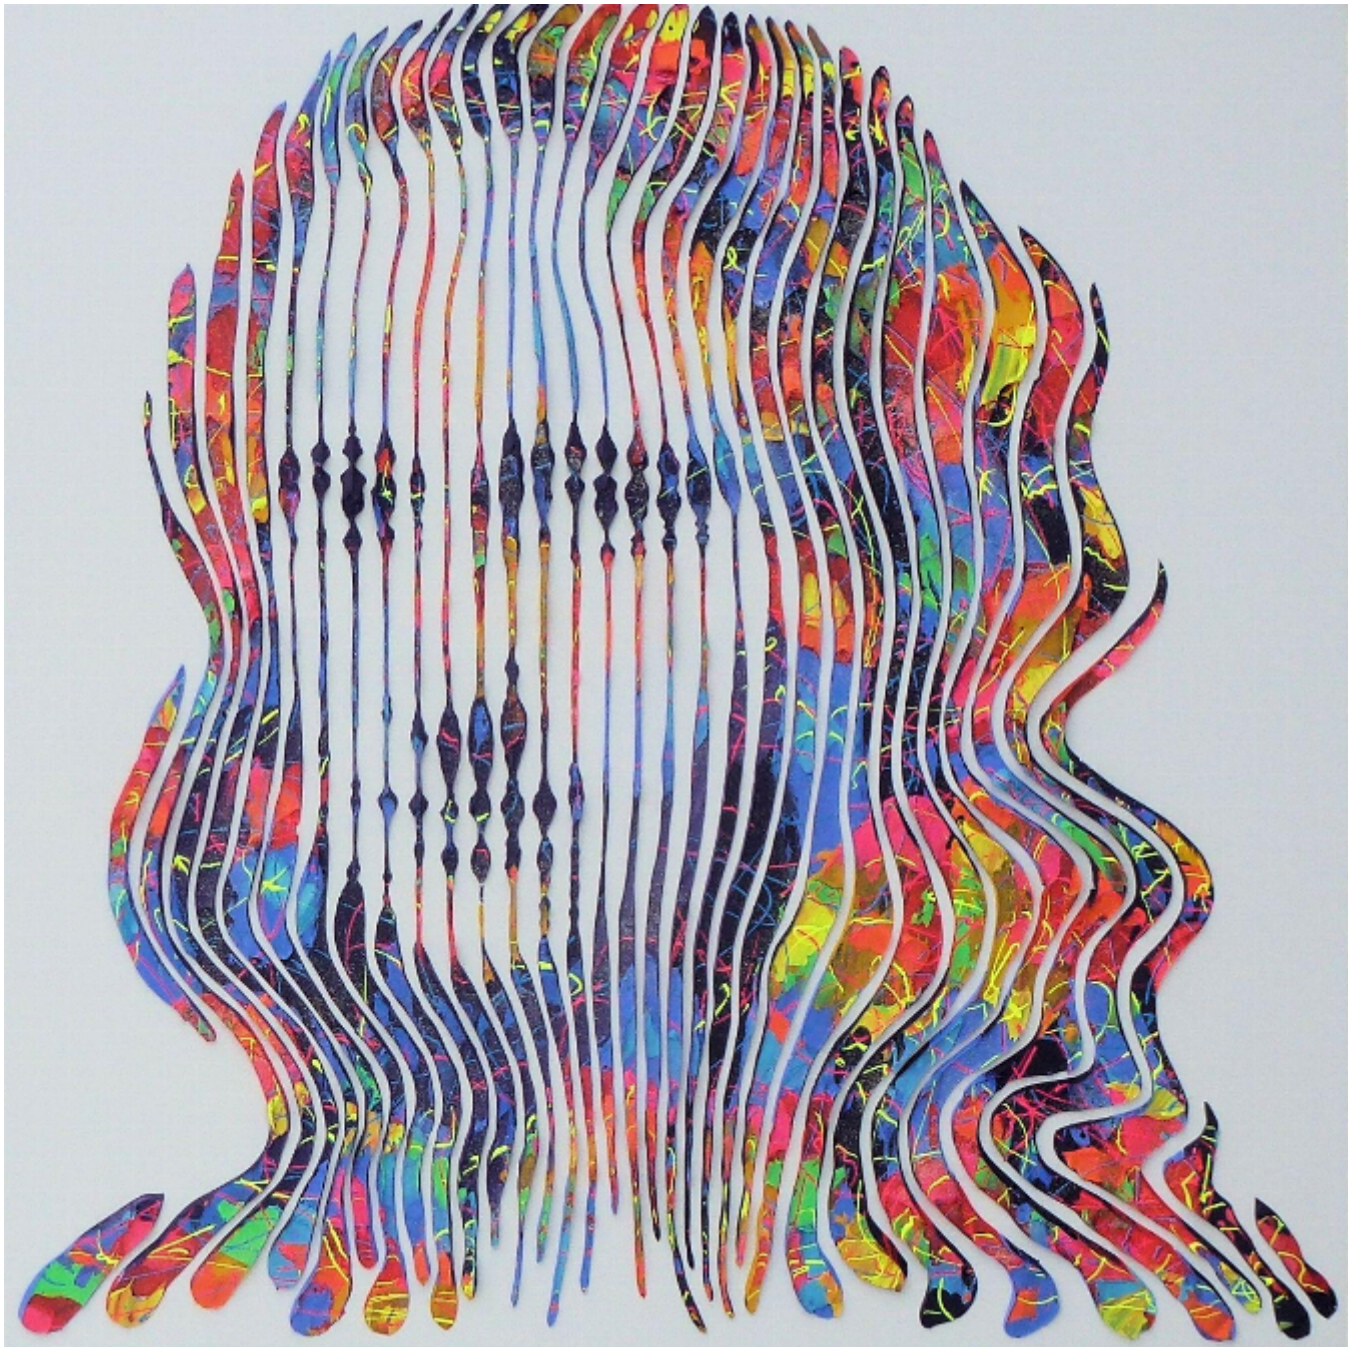

artéria

---

La Joconde d'aujourd'hui

Virginie Schroeder

Sold

REF: 14461

Height: 122 cm (48")

Width: 122 cm (48")

## DESCRIPTION

---

2017