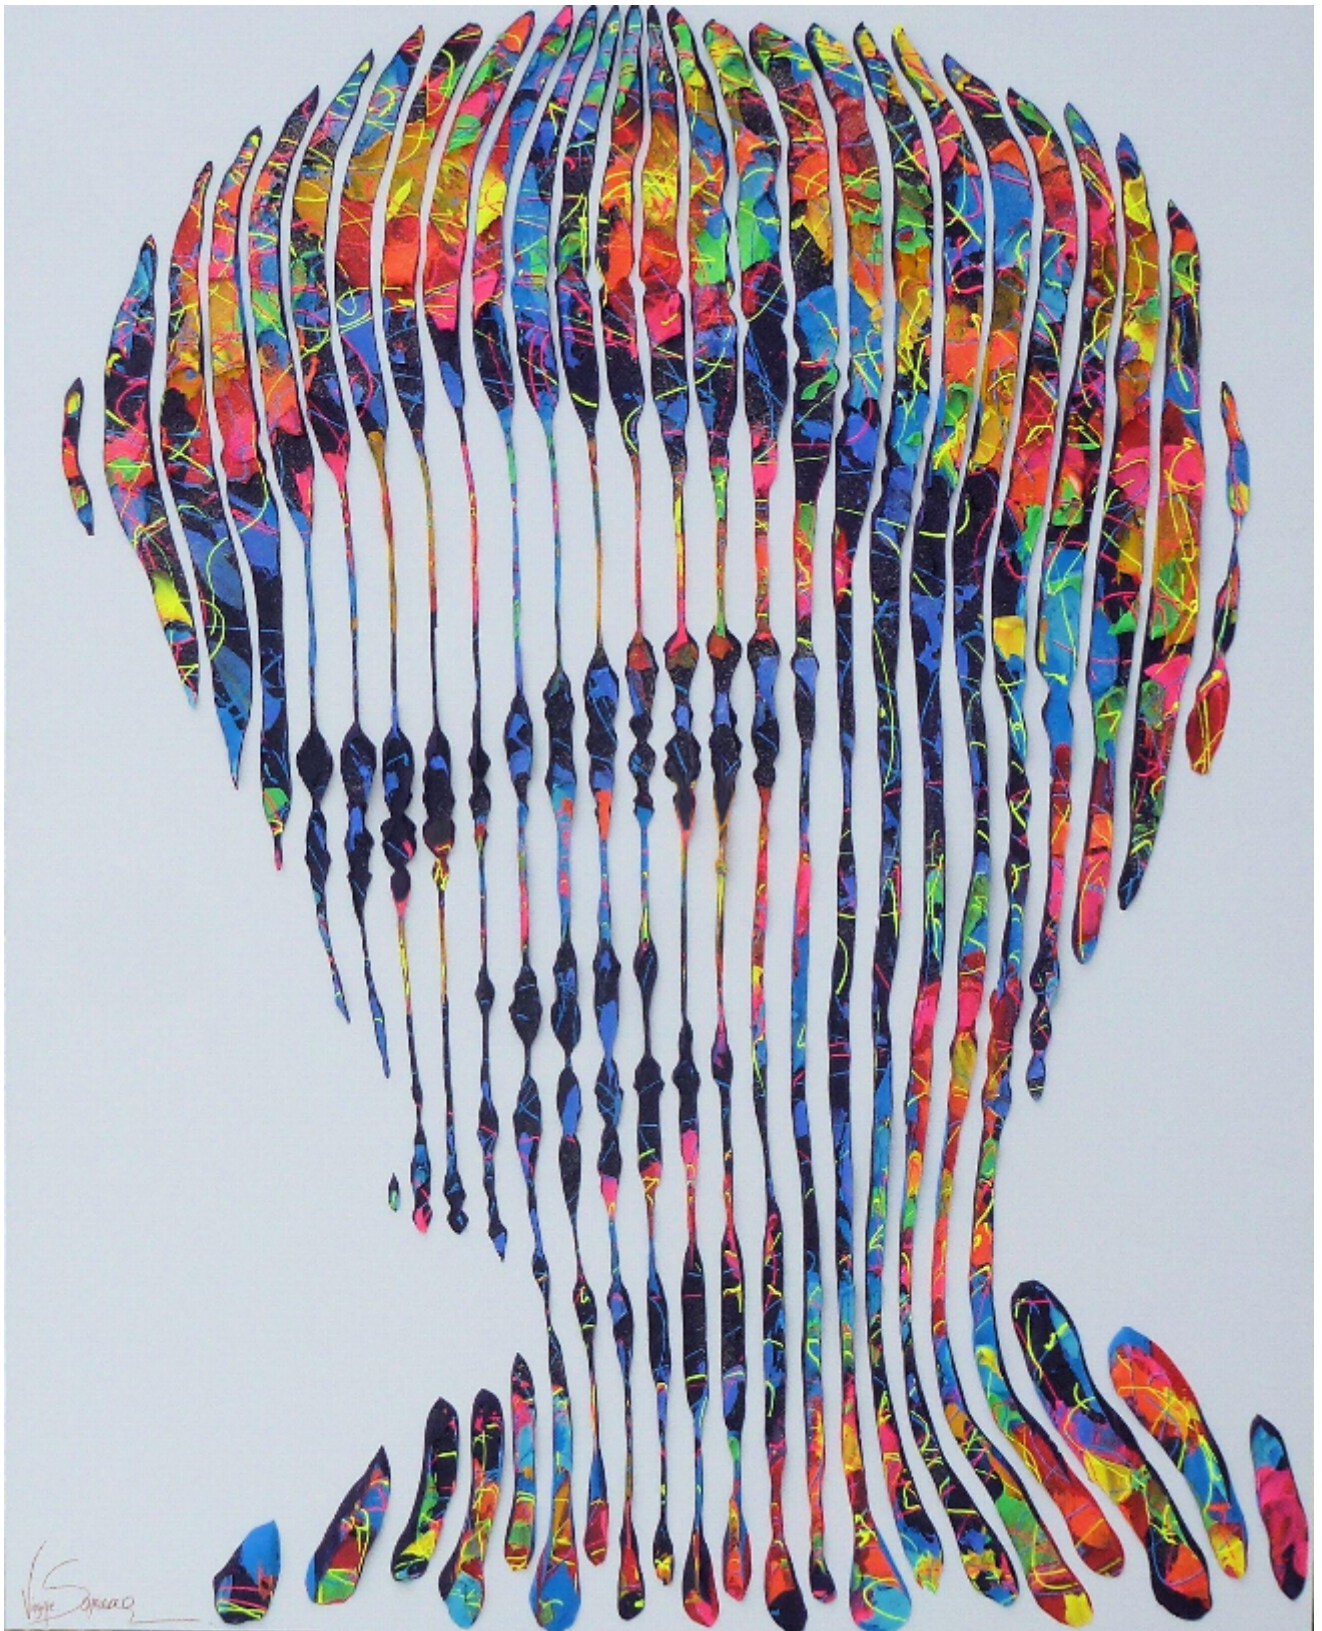

artéria

Frida une inspiration a jamais

Virginie Schroeder

Sold

REF: 14459

Height: 152.5 cm (60")

Width: 122 cm (48")

## DESCRIPTION

---

2017