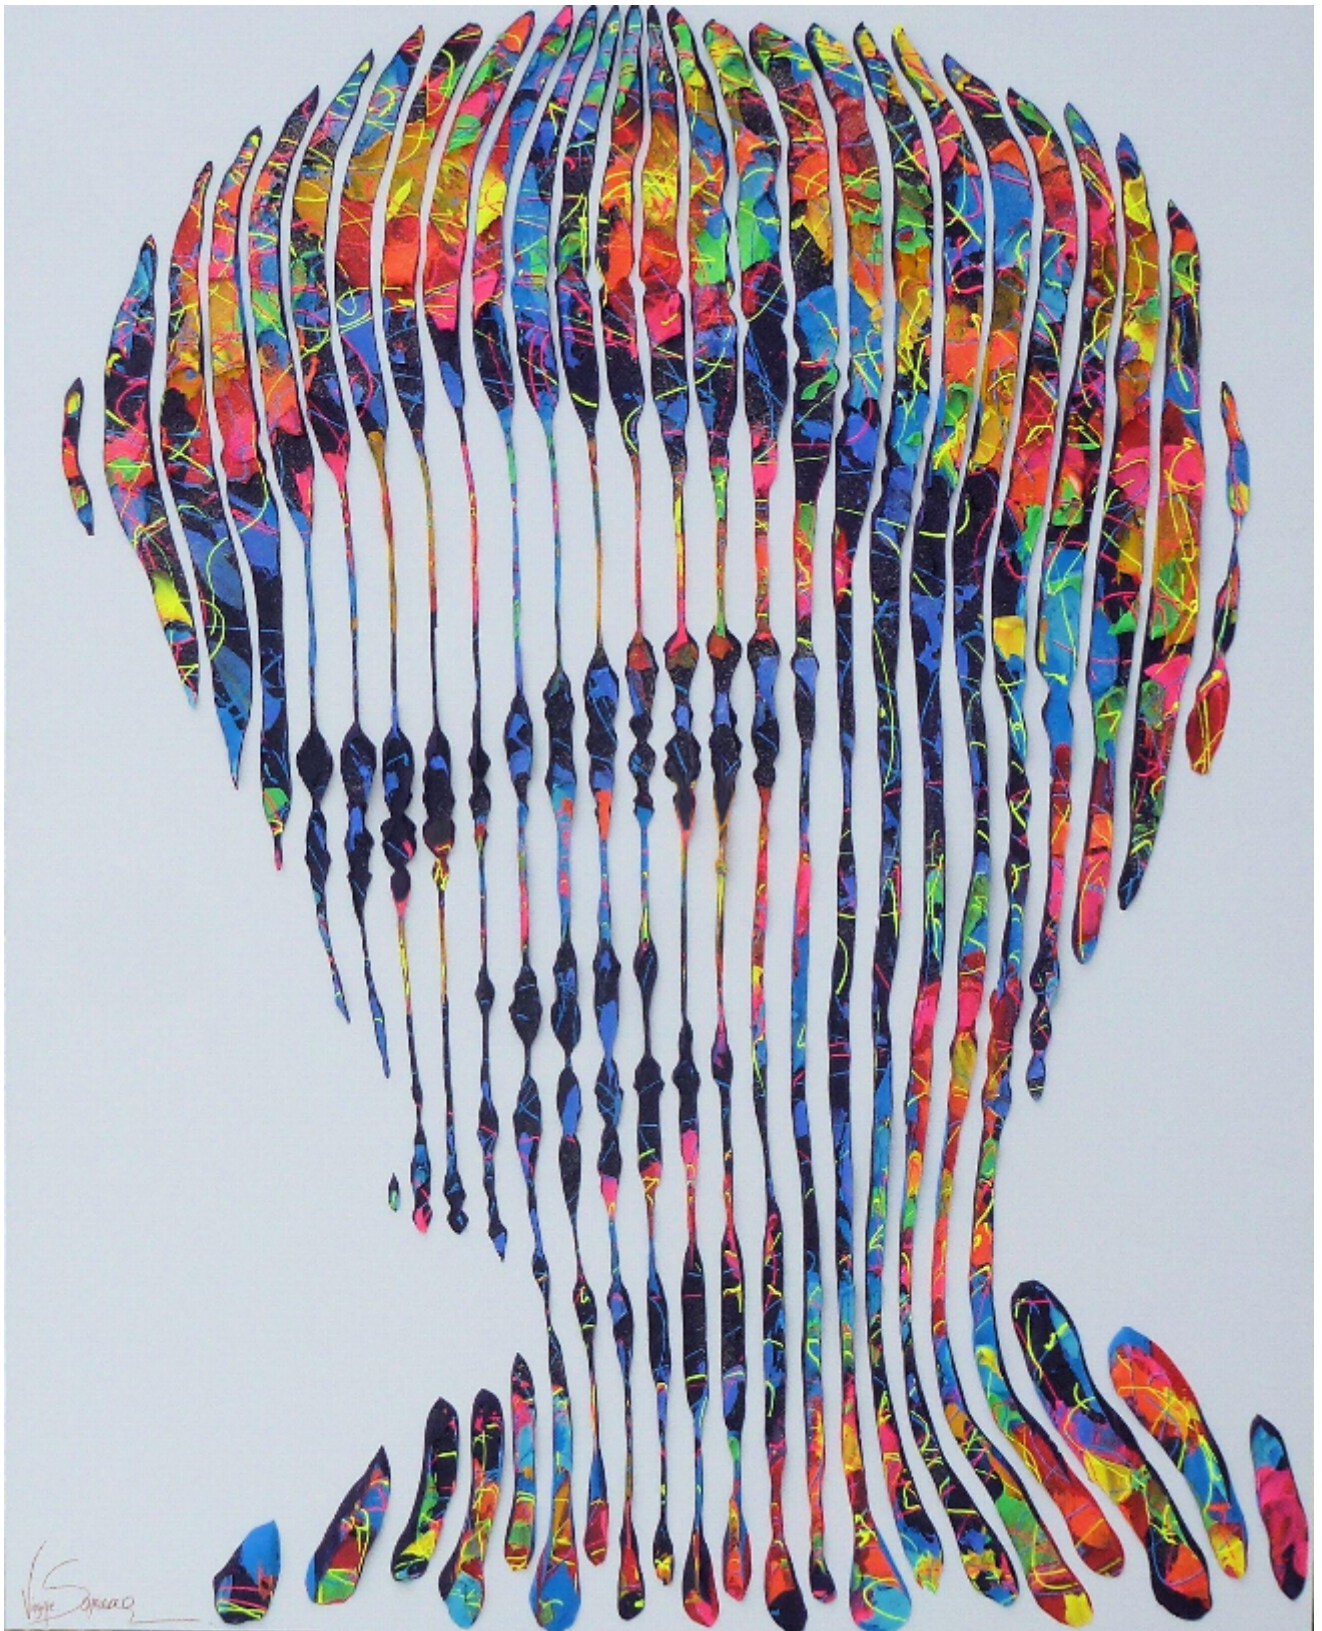

# artéria

Frida une inspiration a jamais

Virginie Schroeder

Sold

REF: 14459

Height: 152.5 cm (60")

Width: 122 cm (48")

## DESCRIPTION

---

2017