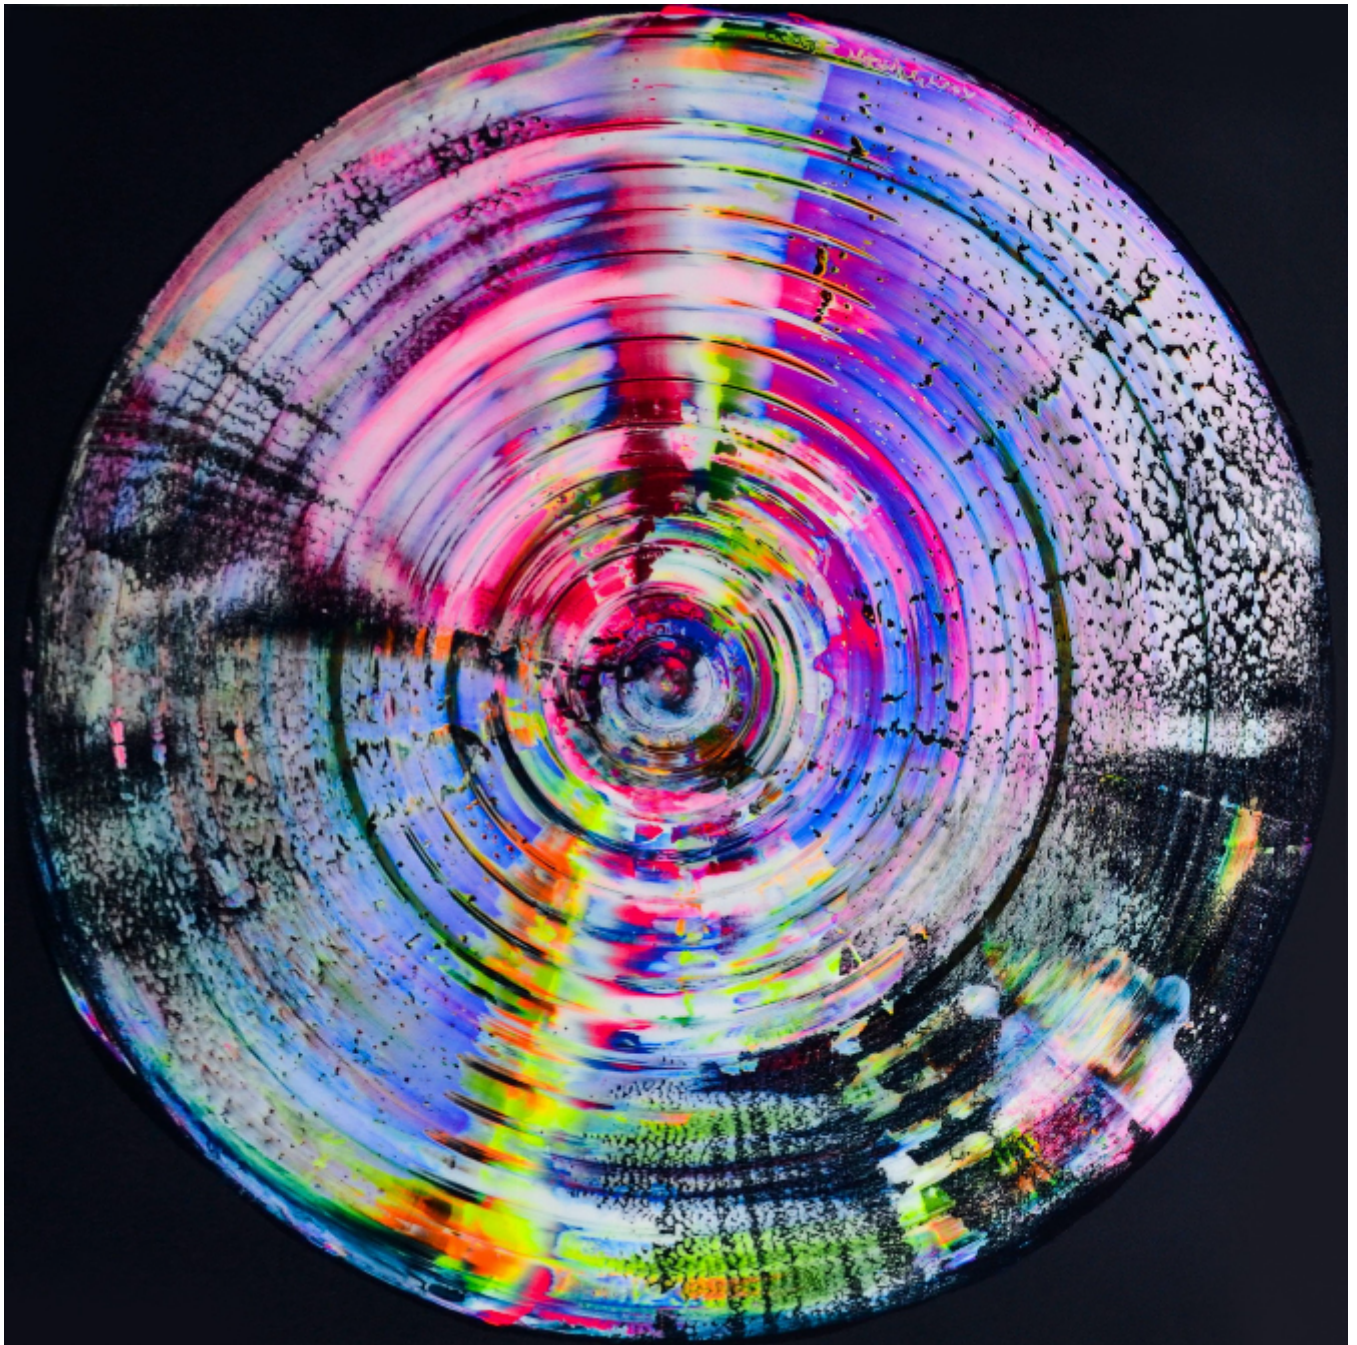

artéria

Ernest

Isabelle Beaubien

Sold

REF: 16346

Height: 122 cm (48")

Width: 122 cm (48")

Depth: 4 cm (1.6")