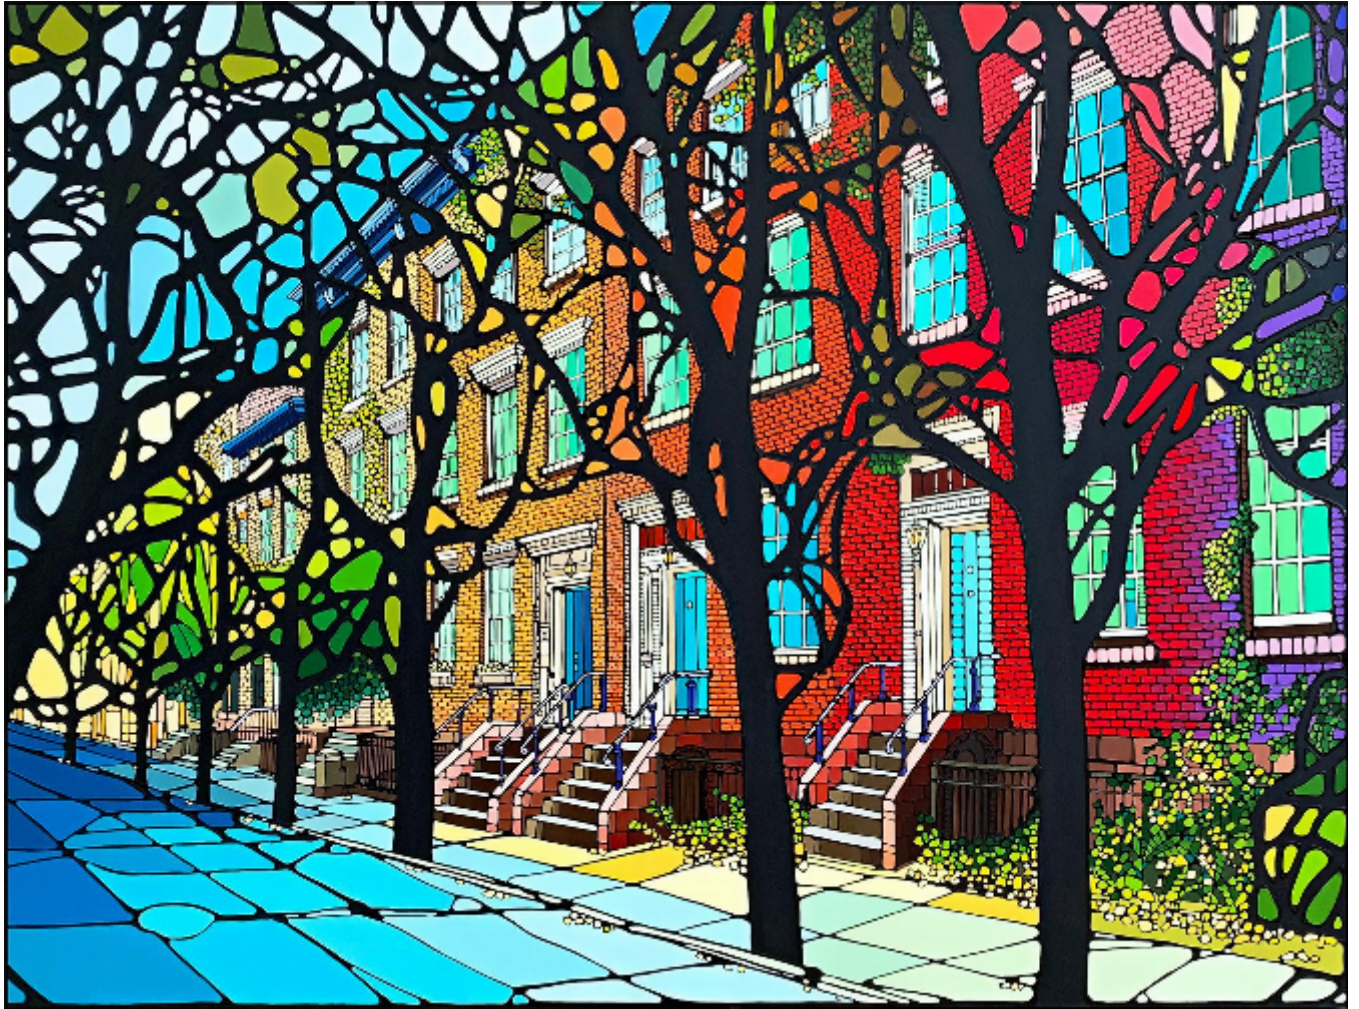

artéria

Enchanted

Denitza

Sold

REF: 16274

Height: 76 cm (29.9")

Width: 101.5 cm (40")

DESCRIPTION

Acrylic enamel on canvas
2020