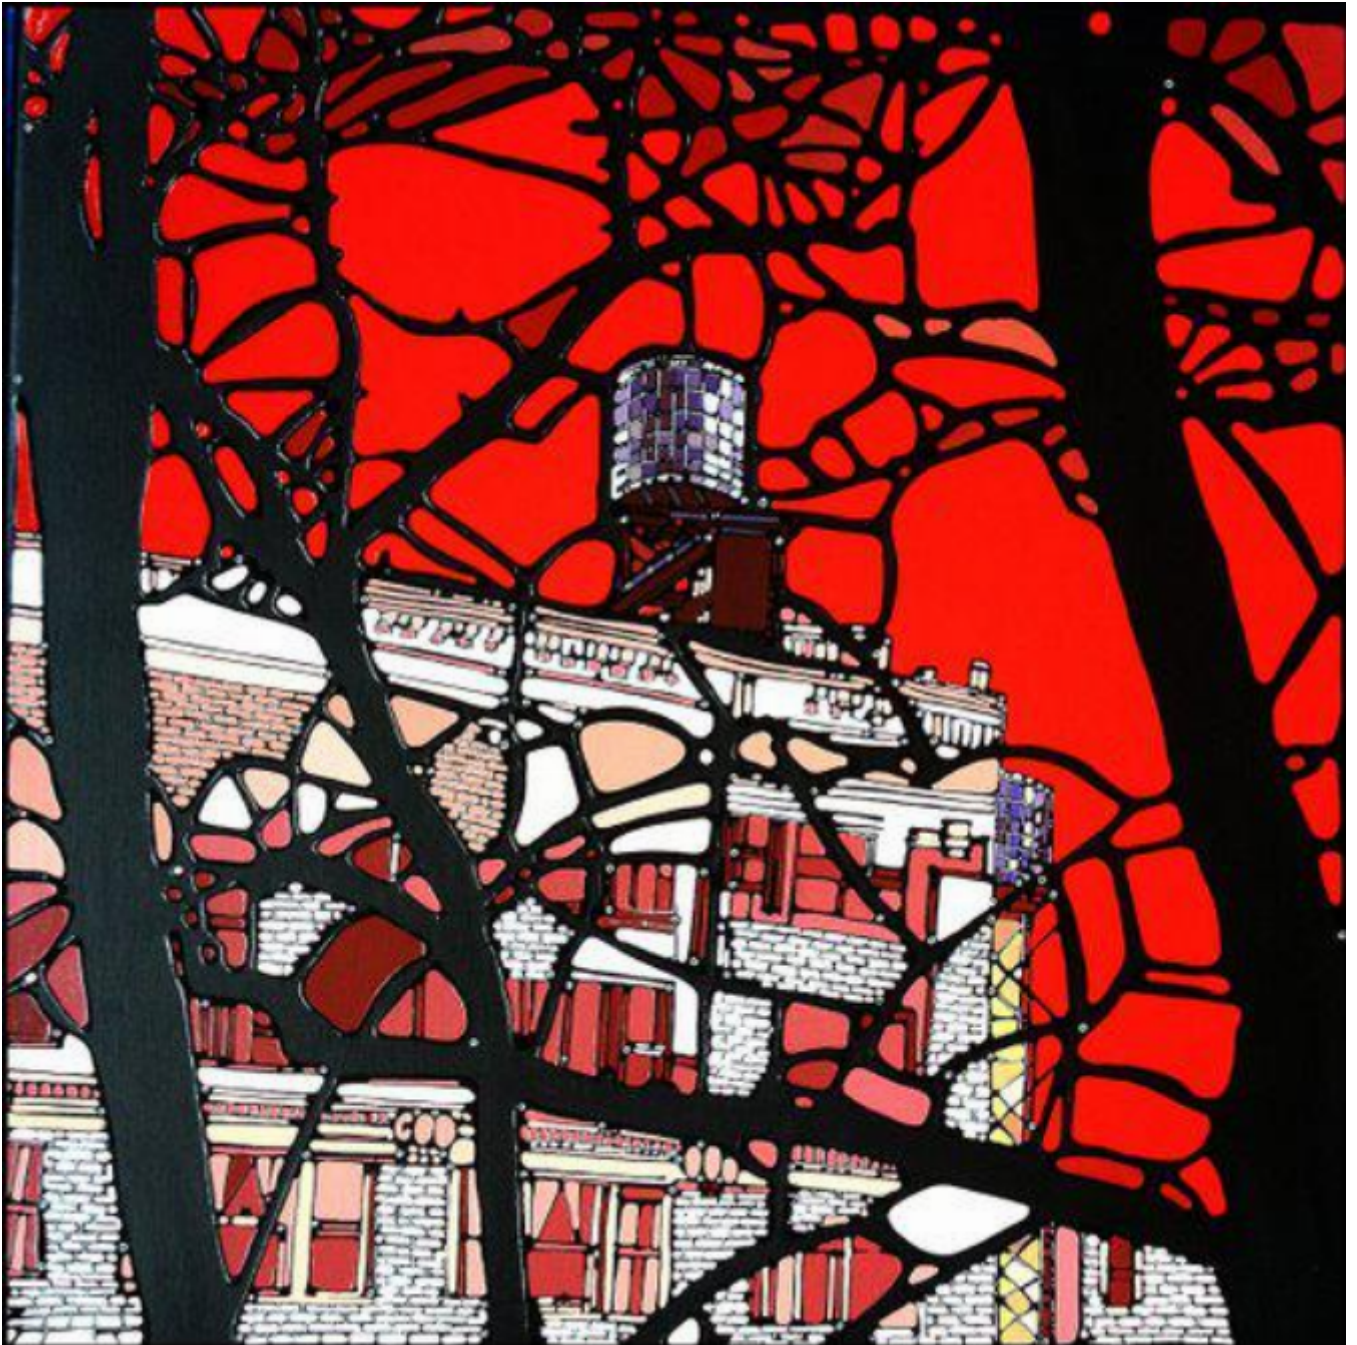

artéria

Ample

Denitza

Sold

REF: 5540

## DESCRIPTION

---

2013

SOLD

Dimensions: 16x16 inches / 40x40 cm