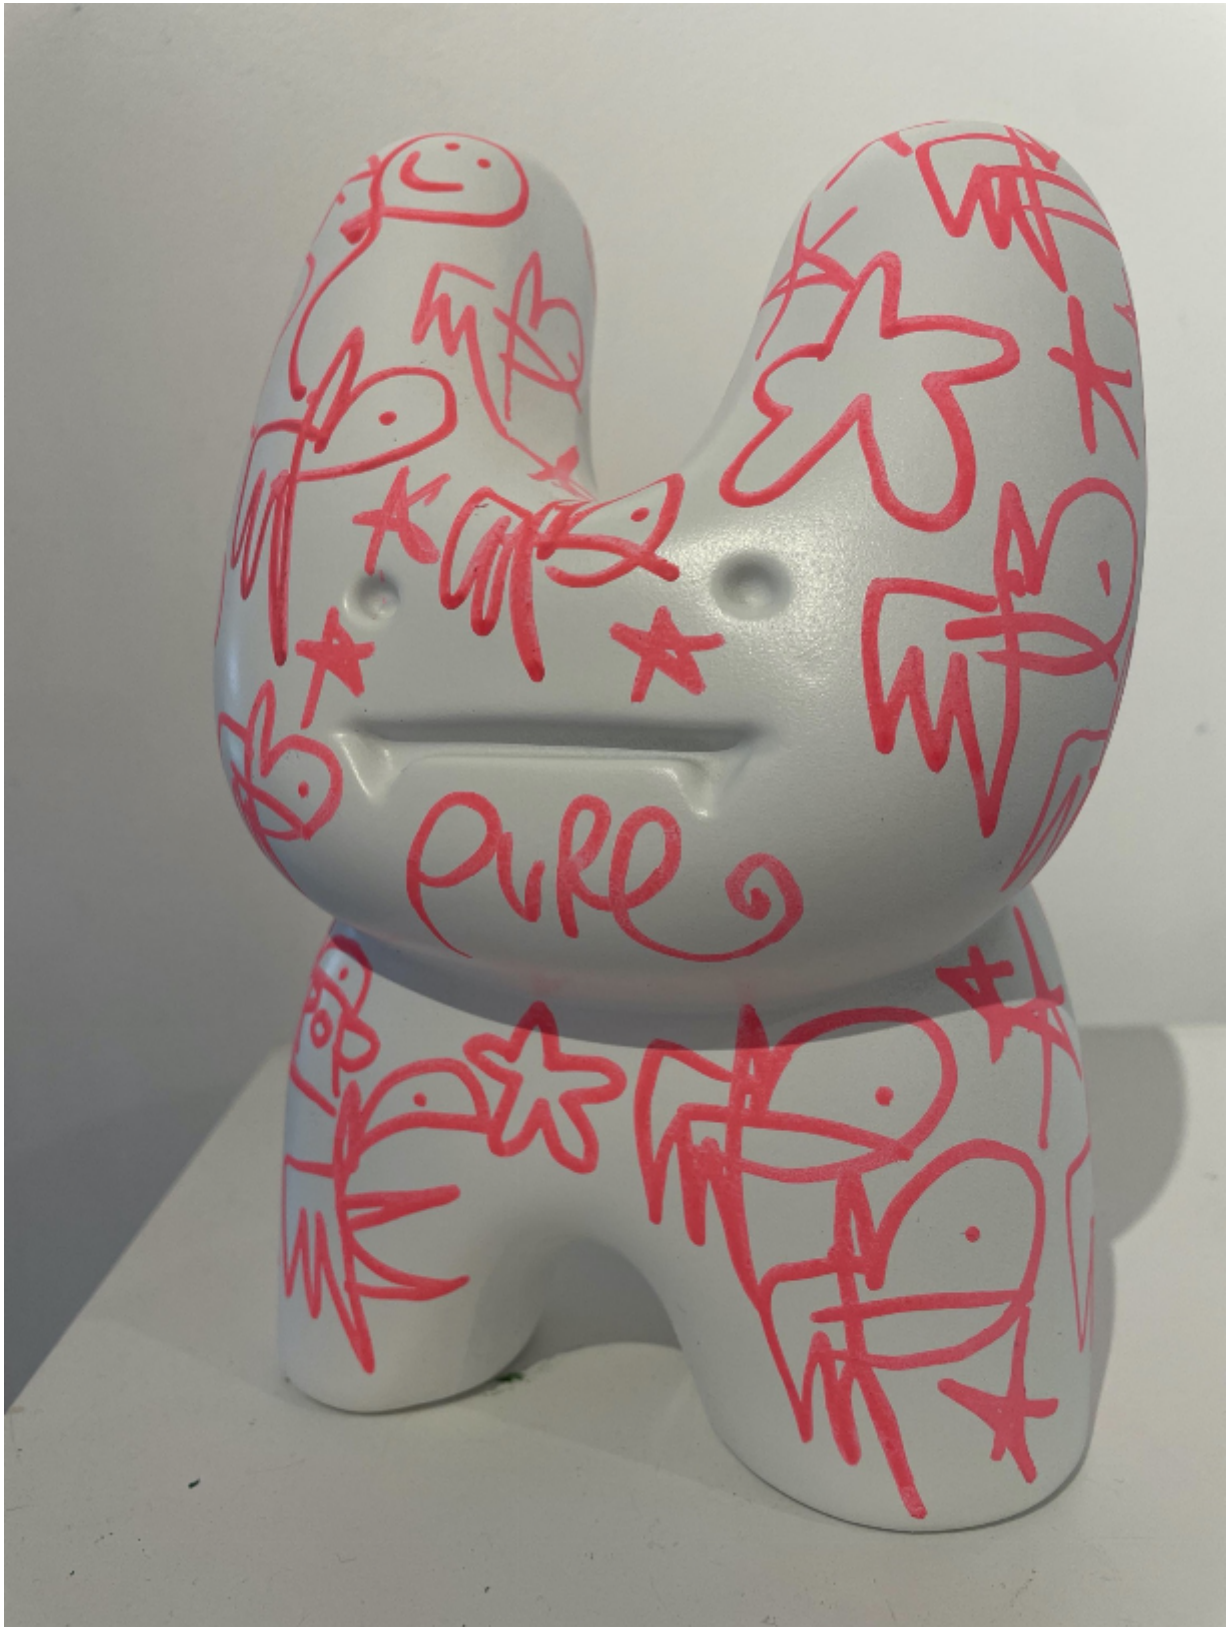

artéria

Handfinished white bunny

"Pure Evil"

CA\$1,105 + TAX

REF: 19587

Height: 20 cm (7.9")

Width: 15 cm (5.9")

Depth: 20 cm (7.9")

DESCRIPTION

2024
White bunny sculpture with handfinishing
Hand cast in High Impact Resin
100 uniquely handfinished pieces