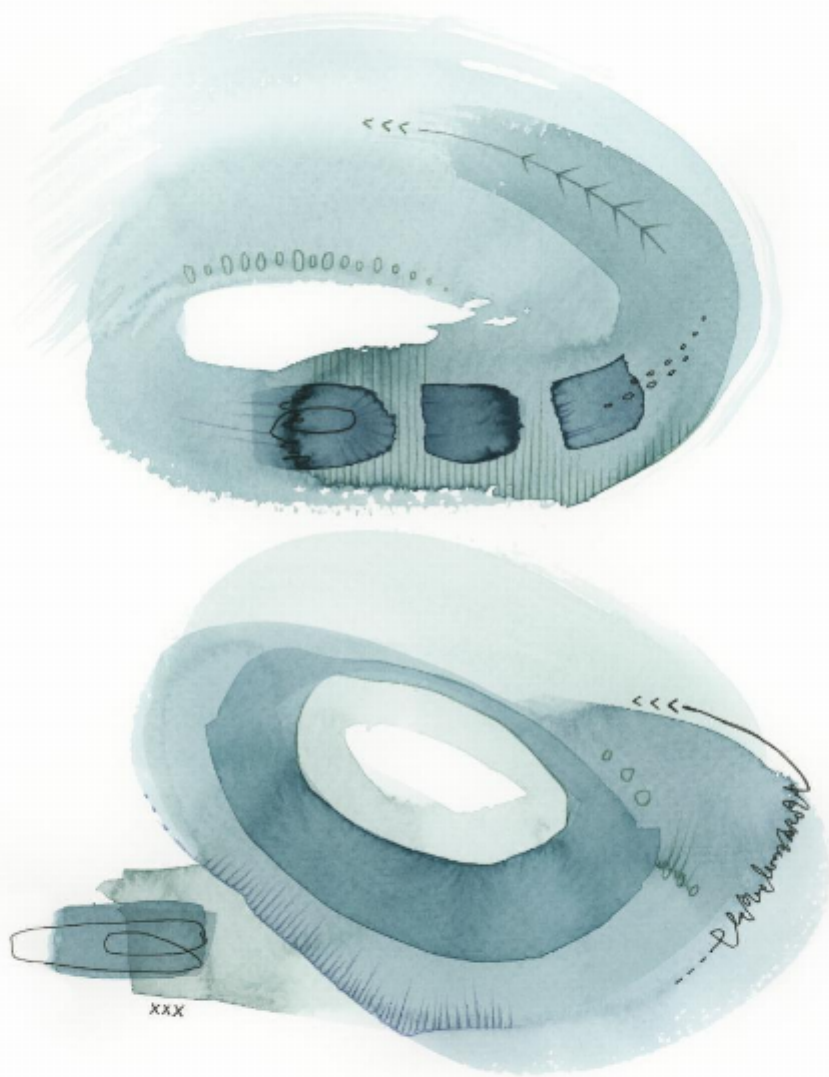

artéria

Respire no2

Renée Ève

CA\$210 + TAX

REF: 19993

Height: 35.55 cm (14")

Width: 27.93 cm (11")

DESCRIPTION

Encadrée / Framed