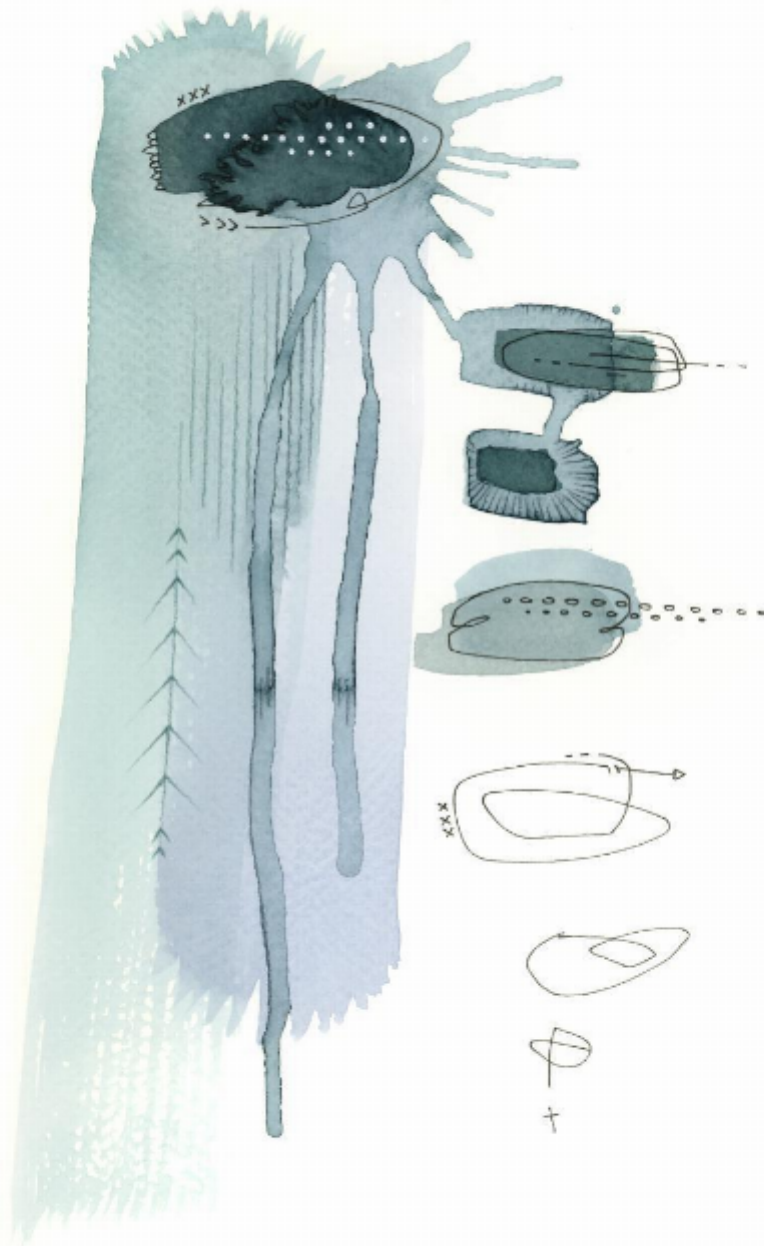

artéria

Respire no12

Renée Ève

CA\$210 + TAX

REF: 20003

Height: 35.55 cm (14")

Width: 27.93 cm (11")

DESCRIPTION

Encadrée / Framed