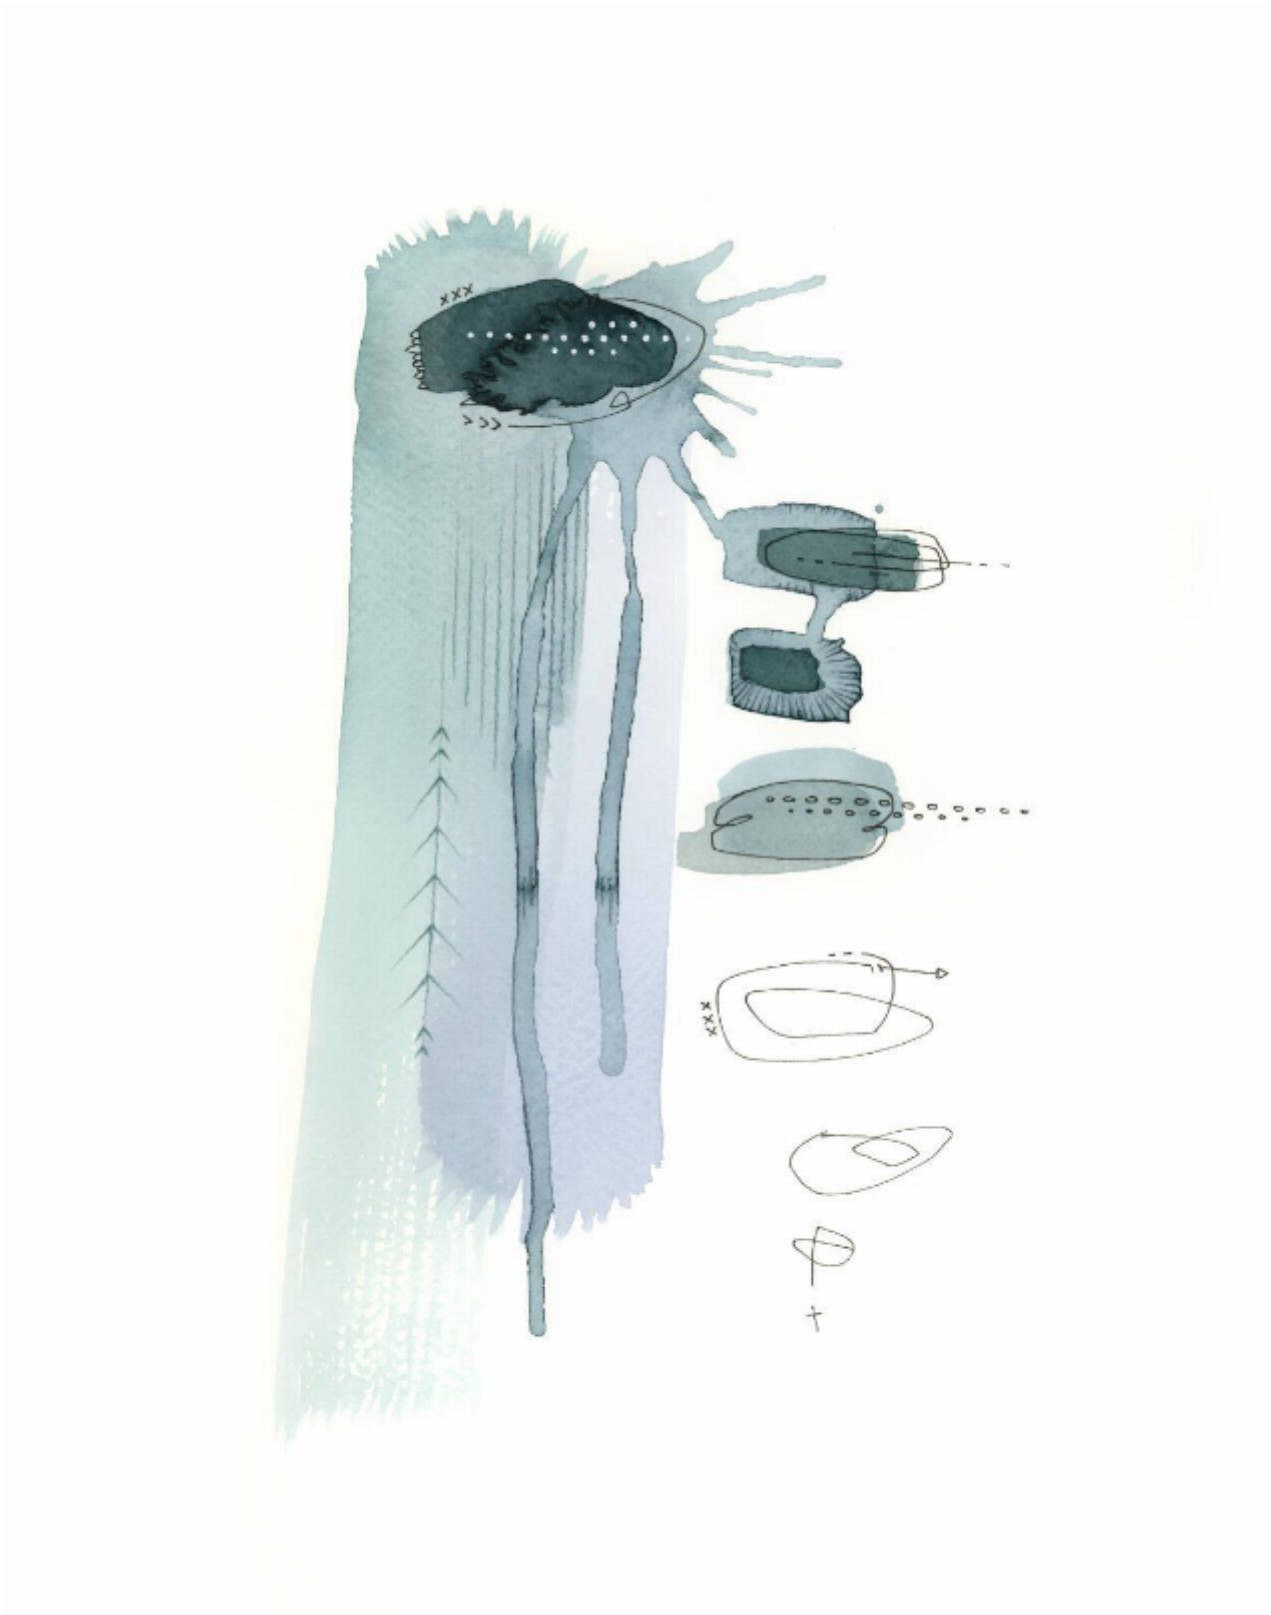

artéria

Respire no12

Renée Ève

CA\$210 + TAX

REF: 20003

Height: 35.55 cm (14")

Width: 27.93 cm (11")

DESCRIPTION

Encadrée / Framed