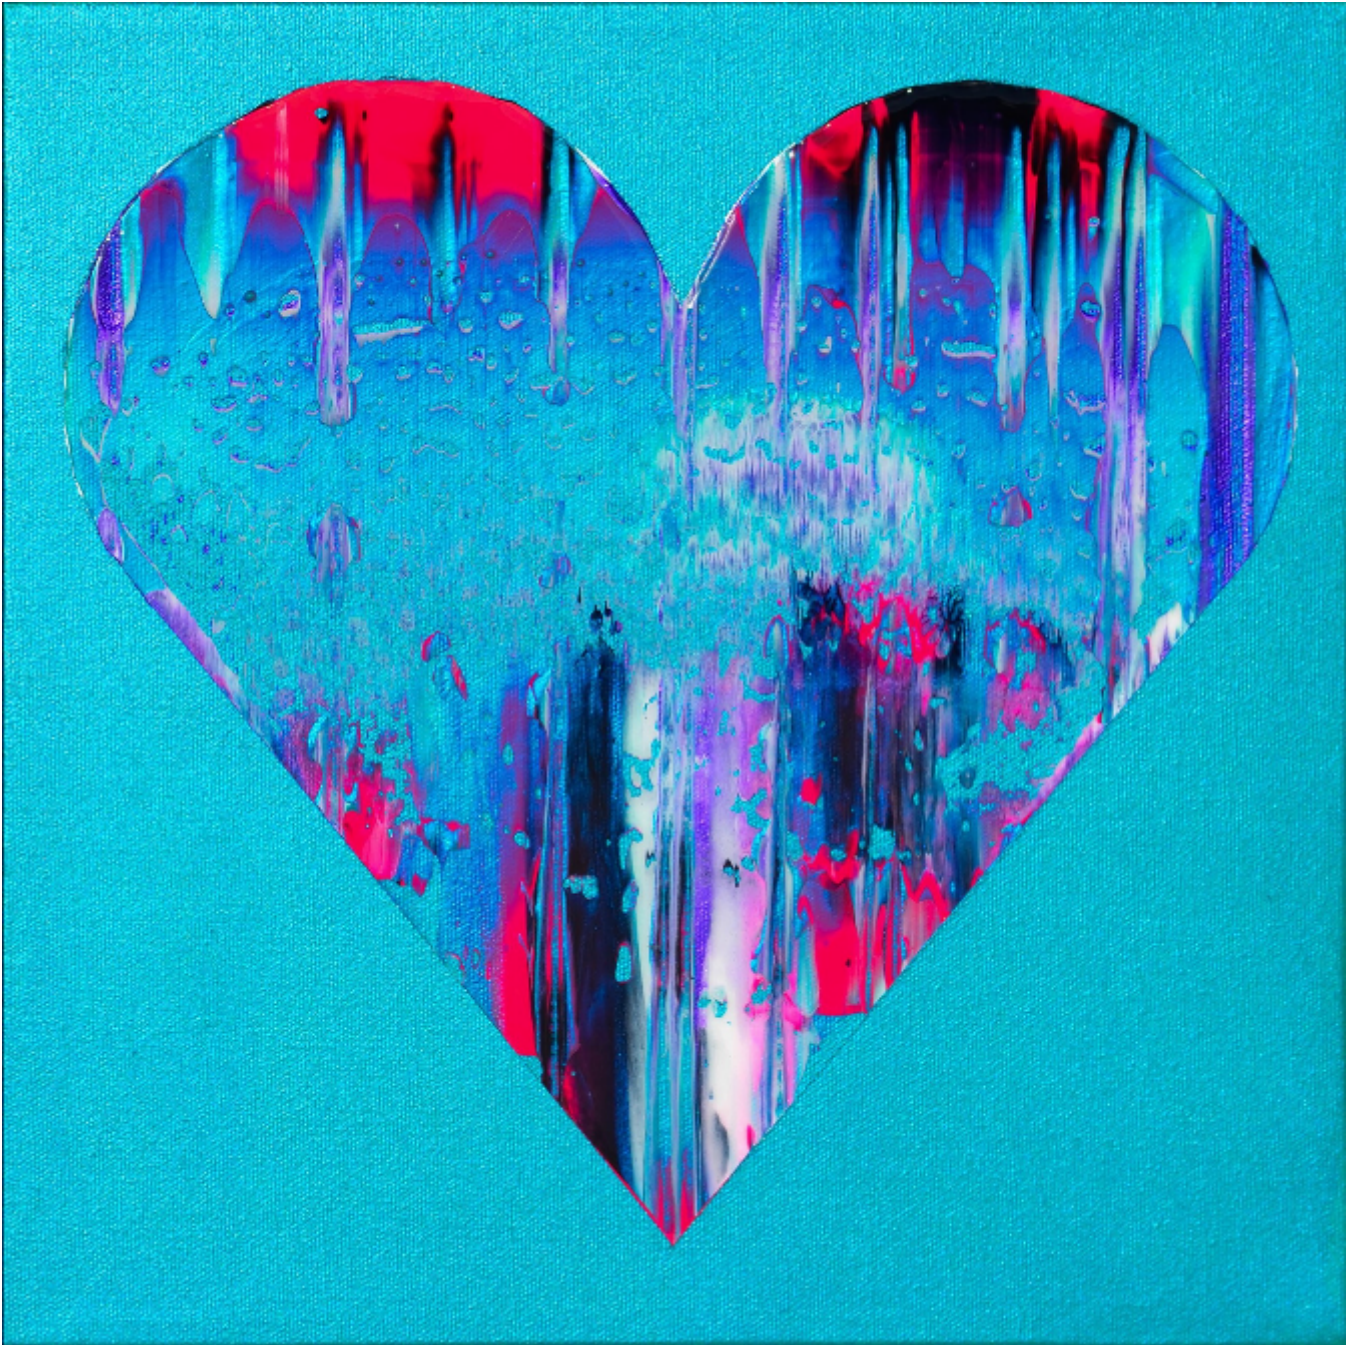

artéria

Green and pink heart

Isabelle Beaubien

Sold

REF: 19229

Height: 30.47 cm (12")

Width: 30.47 cm (12")

Depth: 4.06 cm (1.6")

## DESCRIPTION

---

Acrylic & resin on canvas.