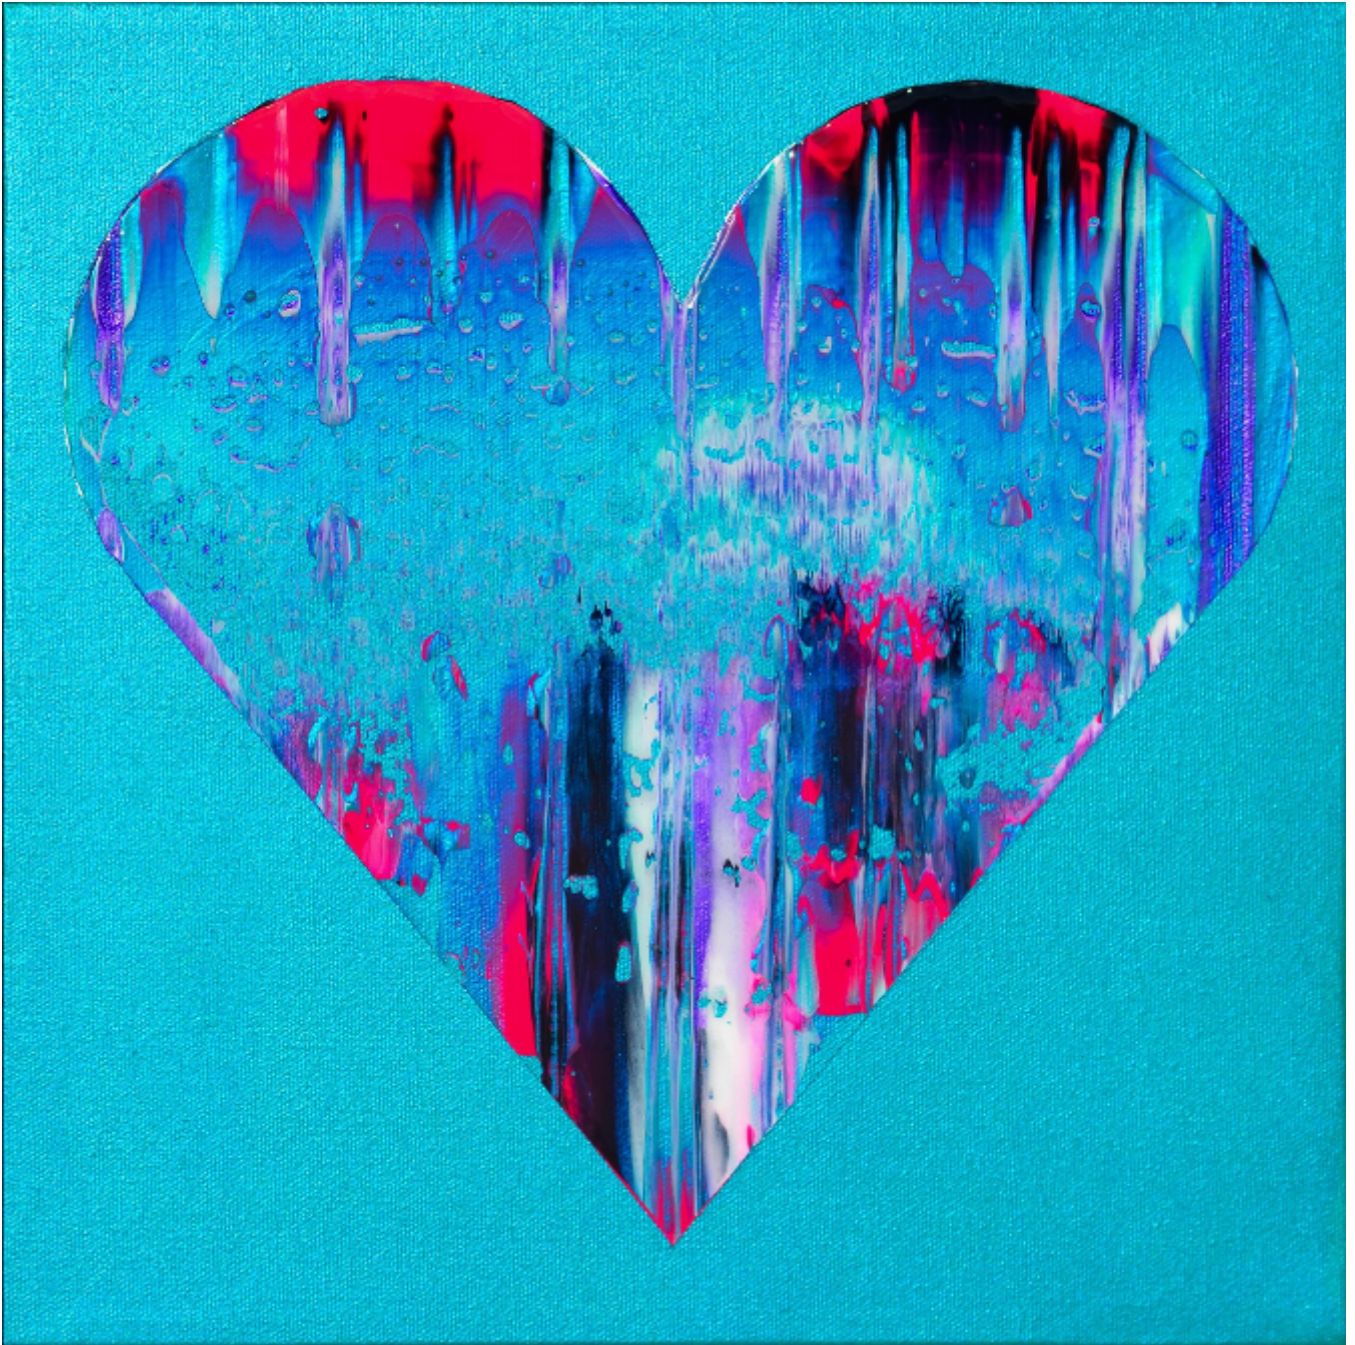

artéria

Green and pink heart

Isabelle Beaubien

Sold

REF: 19229

Height: 30.47 cm (12")

Width: 30.47 cm (12")

Depth: 4.06 cm (1.6")

DESCRIPTION

Acrylic & resin on canvas.