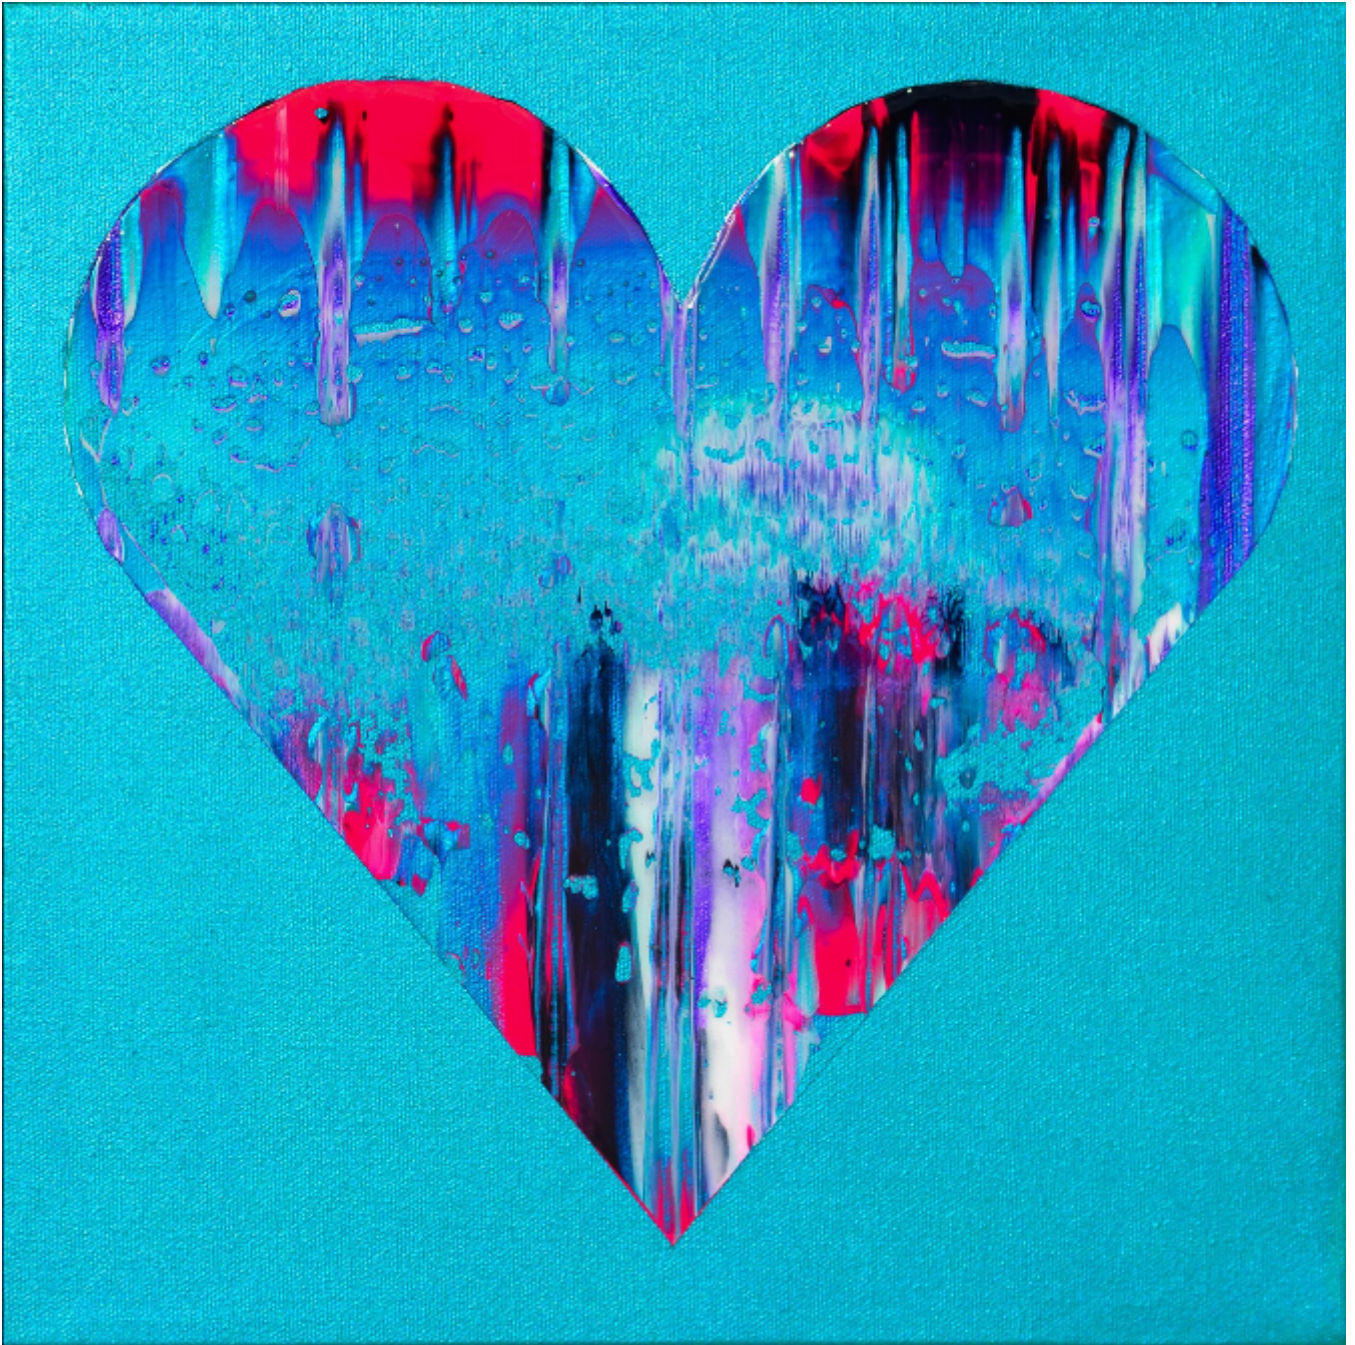

## Green and pink heart

Isabelle Beaubien

Sold

REF: 19229

Height: 30.47 cm (12")

Width: 30.47 cm (12")

Depth: 4.06 cm (1.6")

## DESCRIPTION

---

Acrylic & resin on canvas.