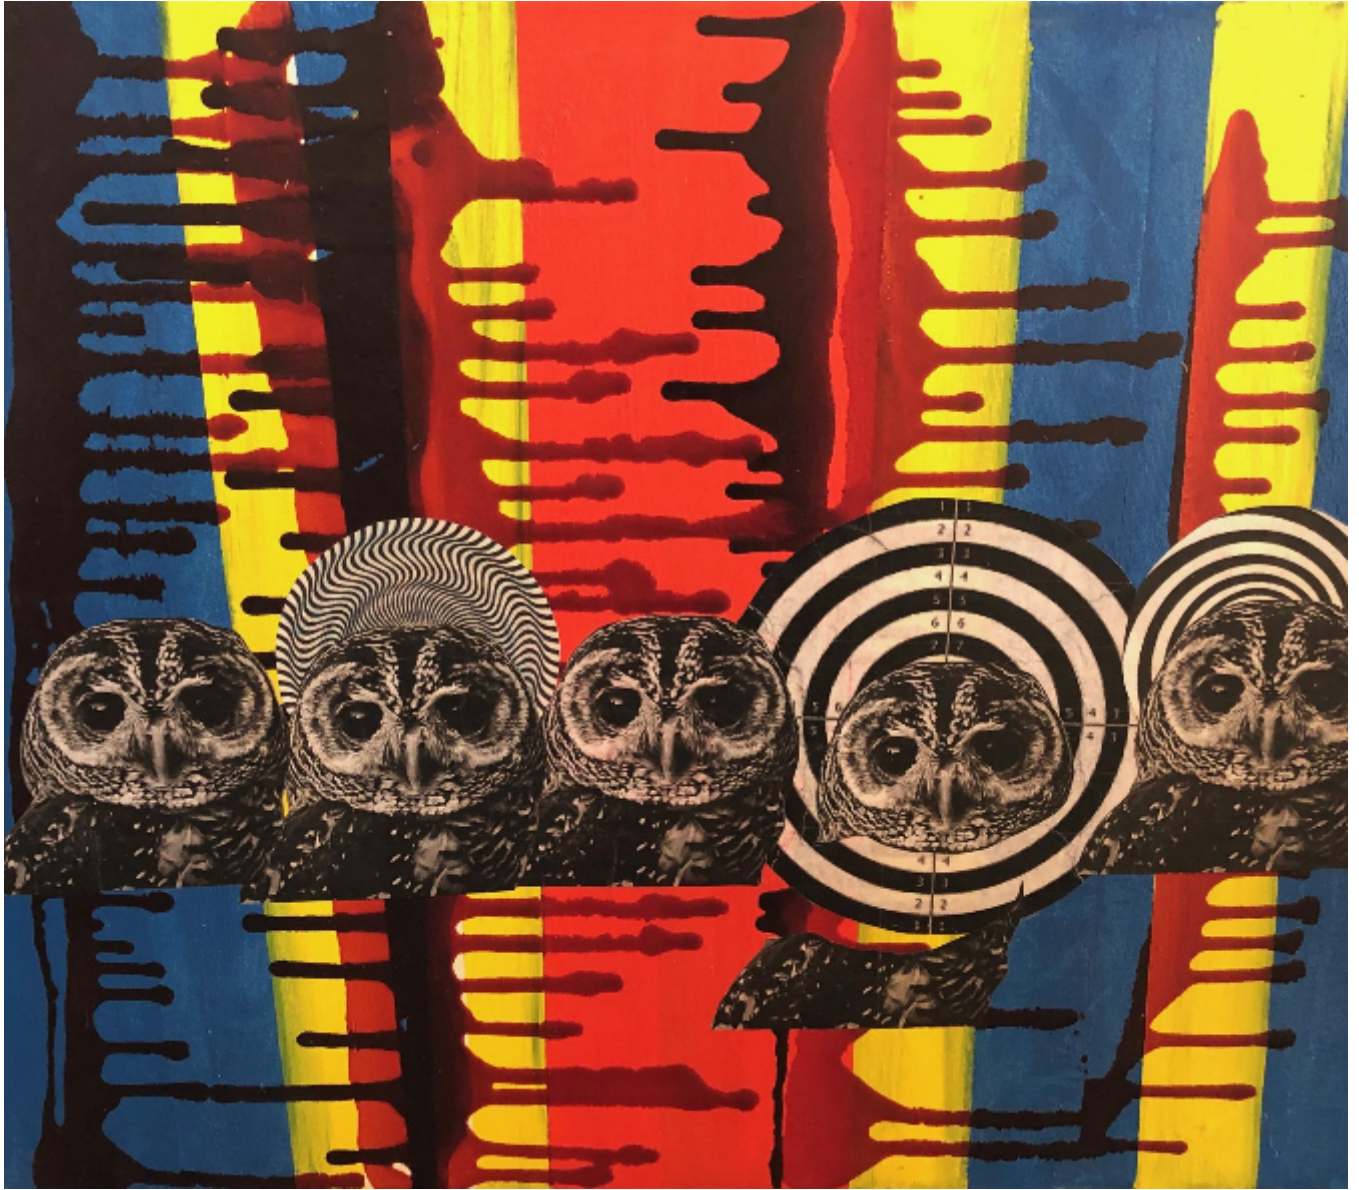

artéria

The owls are not what they seem

X-lan

Sold

REF: 15530

Height: 51 cm (20.1")

Width: 76.5 cm (30.1")

DESCRIPTION