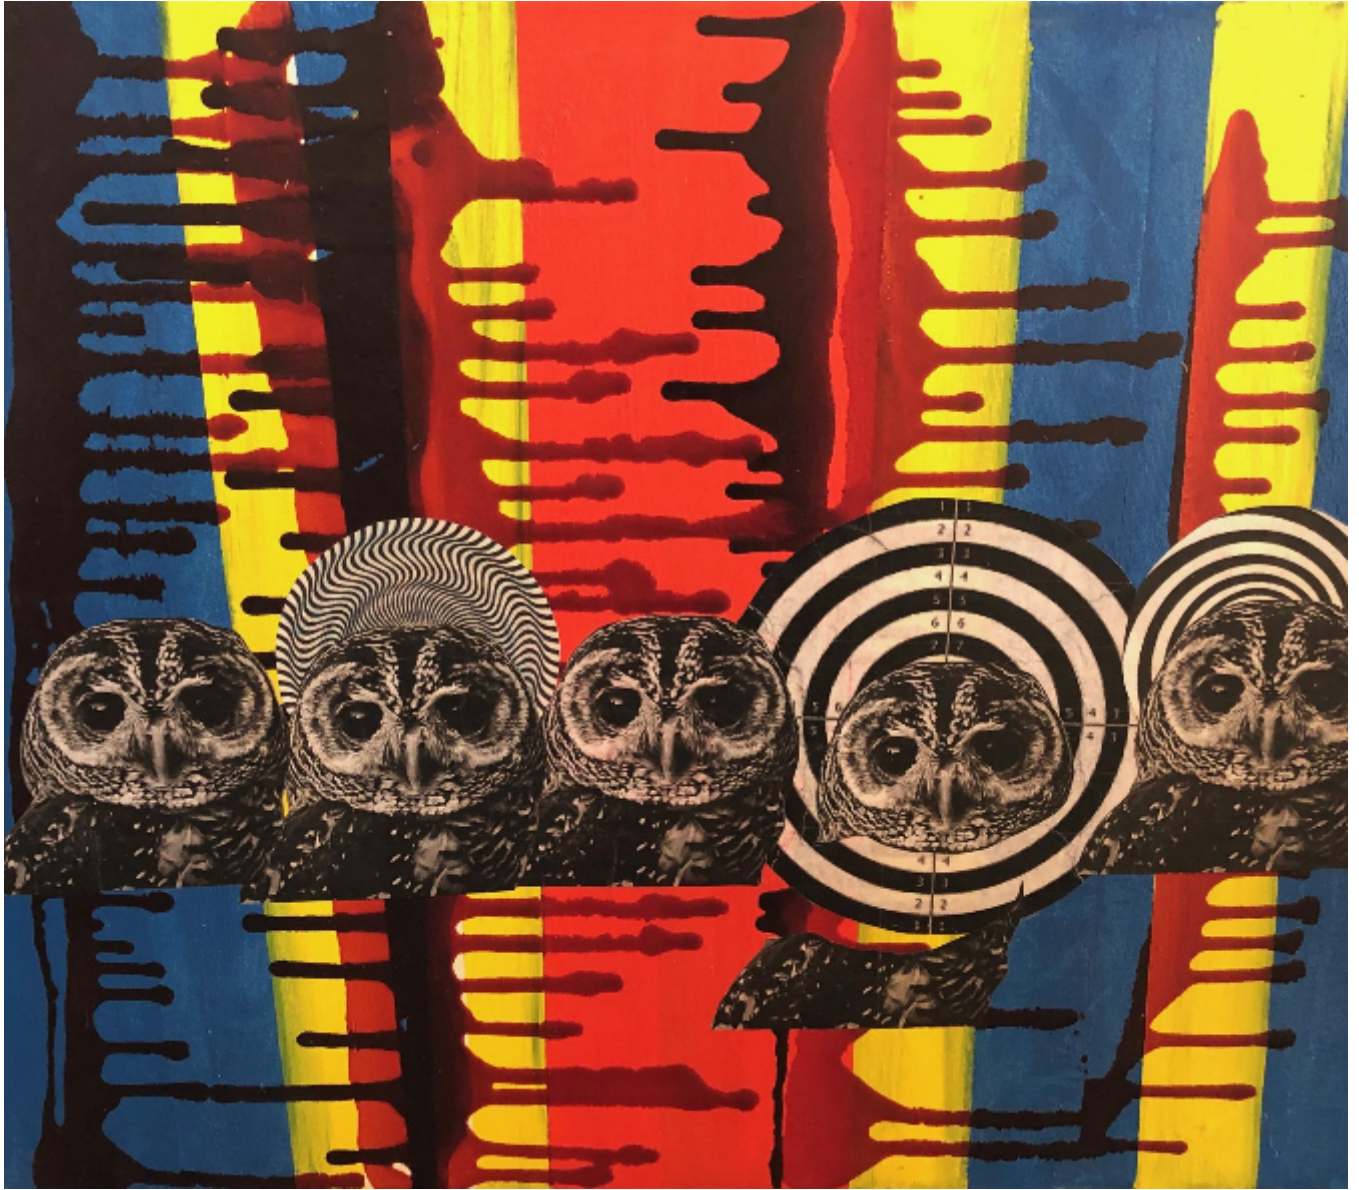

artéria

The owls are not what they seem

X-lan

Sold

REF: 15530

Height: 51 cm (20.1")

Width: 76.5 cm (30.1")

## DESCRIPTION

---

Xian